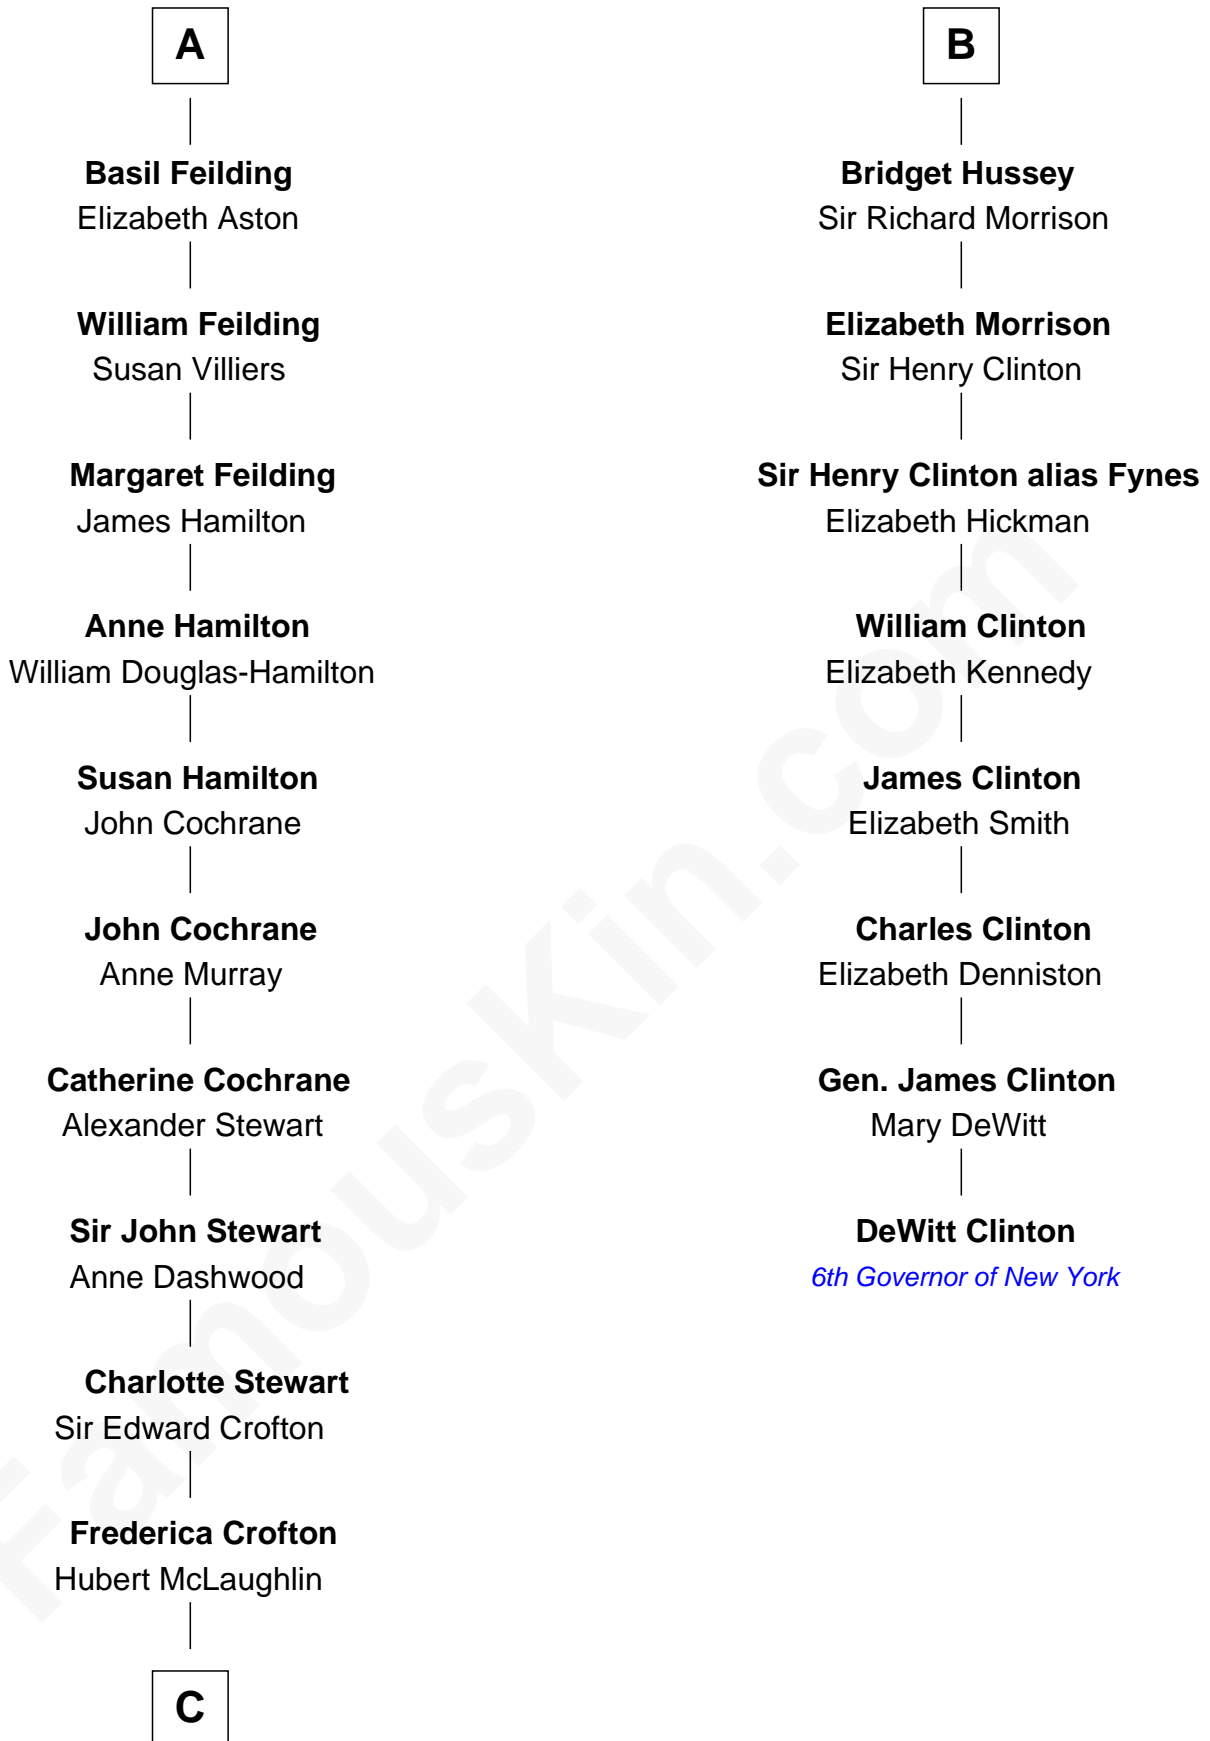

FamousKin.com Relationship Chart of

Guy Ritchie

British Filmmaker

14th cousin 6 times removed of

DeWitt Clinton

6th Governor of New York

Sir John Crophull

Margery de Verdun

William Parr

Mary Salisbury

Maud Parr

Sir Ralph Lane

Dorothy Lane

Sir William Feilding

A

Thomas Crophull

Sybil Delabere

Agnes Crophull

Sir Walter Devereux

Sir Walter Devereux

Elizabeth Bromwich

Sir Walter Devereux

Elizabeth Merbery

Anne Devereux

William Herbert

Catherine Herbert

George Grey

Anne Grey

Sir John Hussey

B

C

—
Vivian Guy Ouseley McLaughlin