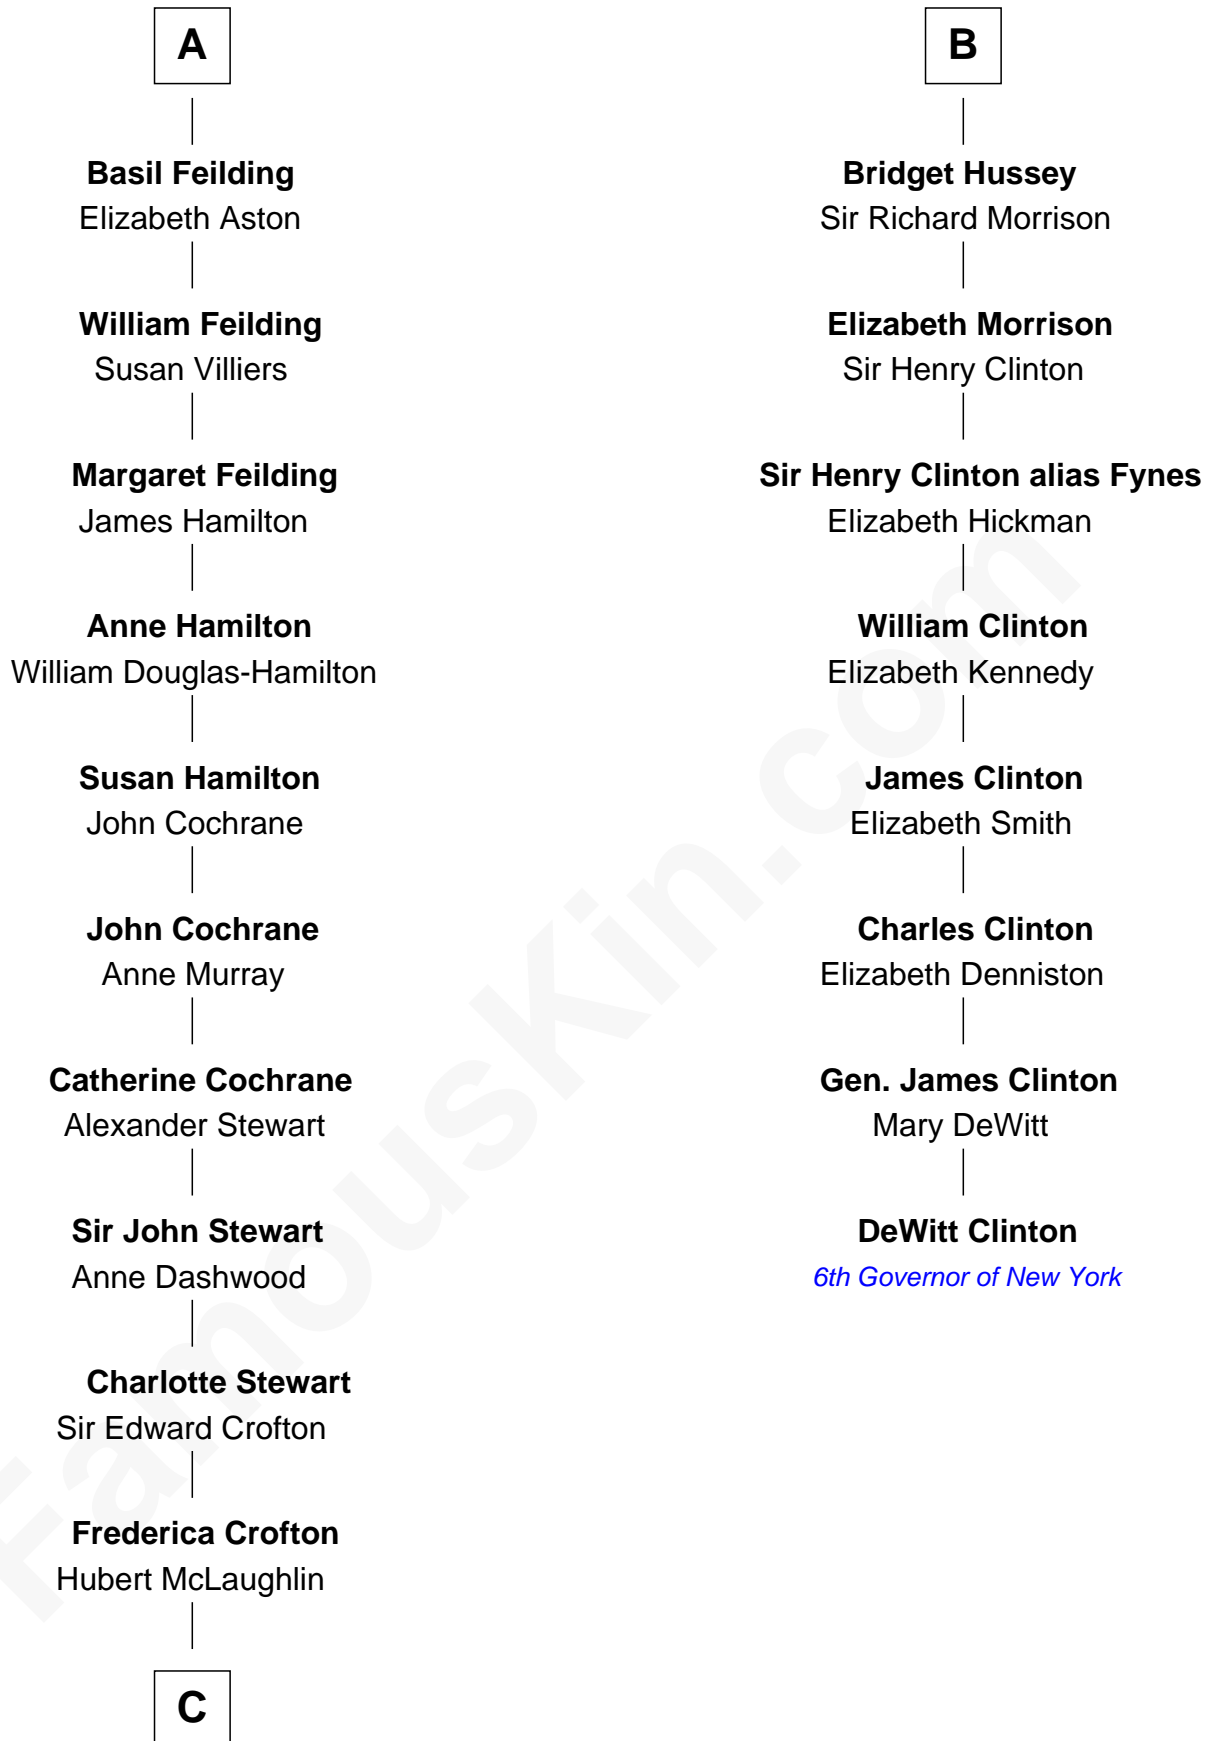

# FamousKin.com Relationship Chart of

**Guy Ritchie**

*British Filmmaker*

14th cousin 6 times removed of

**DeWitt Clinton**

*6th Governor of New York*

**Sir John Delabere**

**C**

—  
**Vivian Guy Ouseley McLaughlin**

Edith Jane Martineau

—  
**Doris Margareta McLaughlin**

Stuart John Ritchie

—  
**John Vivian Ritchie**

Amber Mary Parkinson

—  
**Guy Ritchie**

*British Filmmaker*