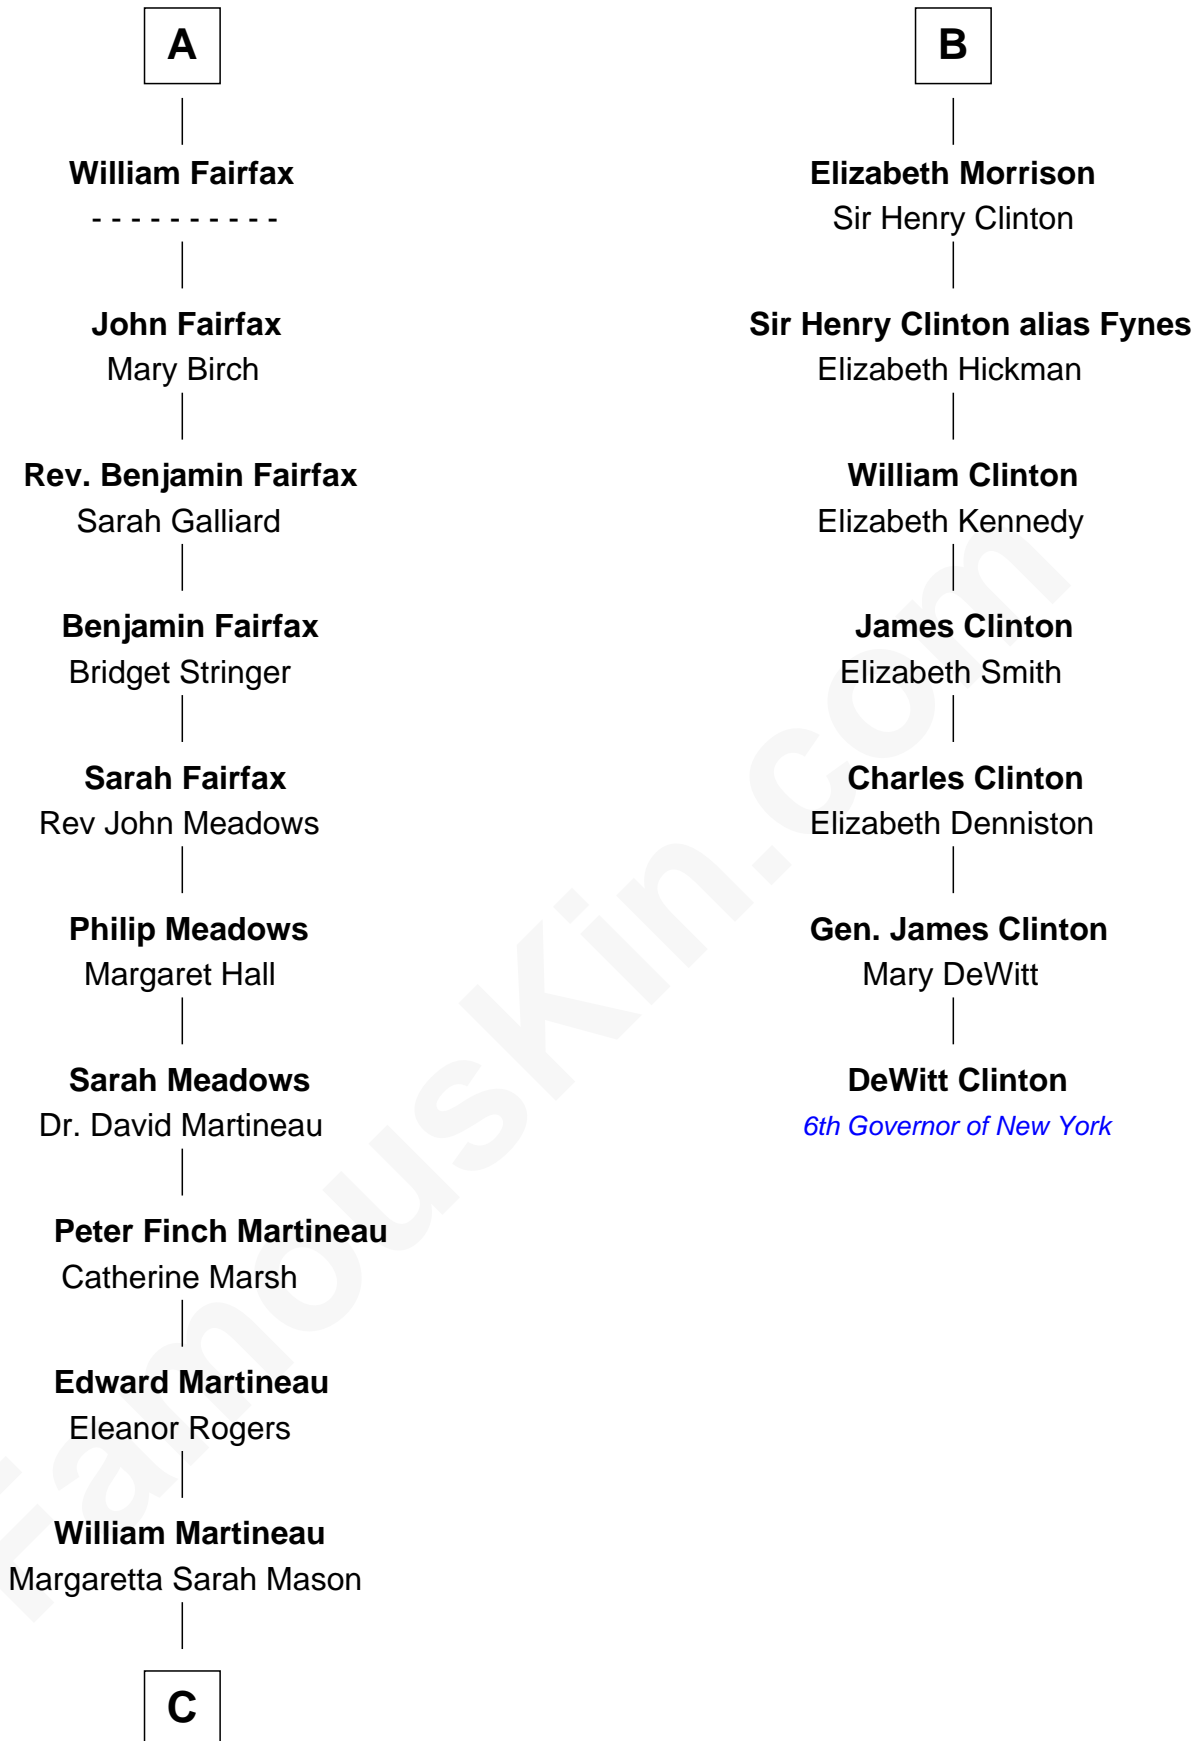

# FamousKin.com Relationship Chart of

**Guy Ritchie**

*British Filmmaker*

13th cousin 7 times removed of

**DeWitt Clinton**

*6th Governor of New York*

**C**

—  
**Edith Jane Martineau**  
Vivian Guy Ouseley McLaughlin

—  
**Doris Margaretta McLaughlin**  
Stuart John Ritchie

—  
**John Vivian Ritchie**  
Amber Mary Parkinson

—  
**Guy Ritchie**  
*British Filmmaker*

FamousKin.com