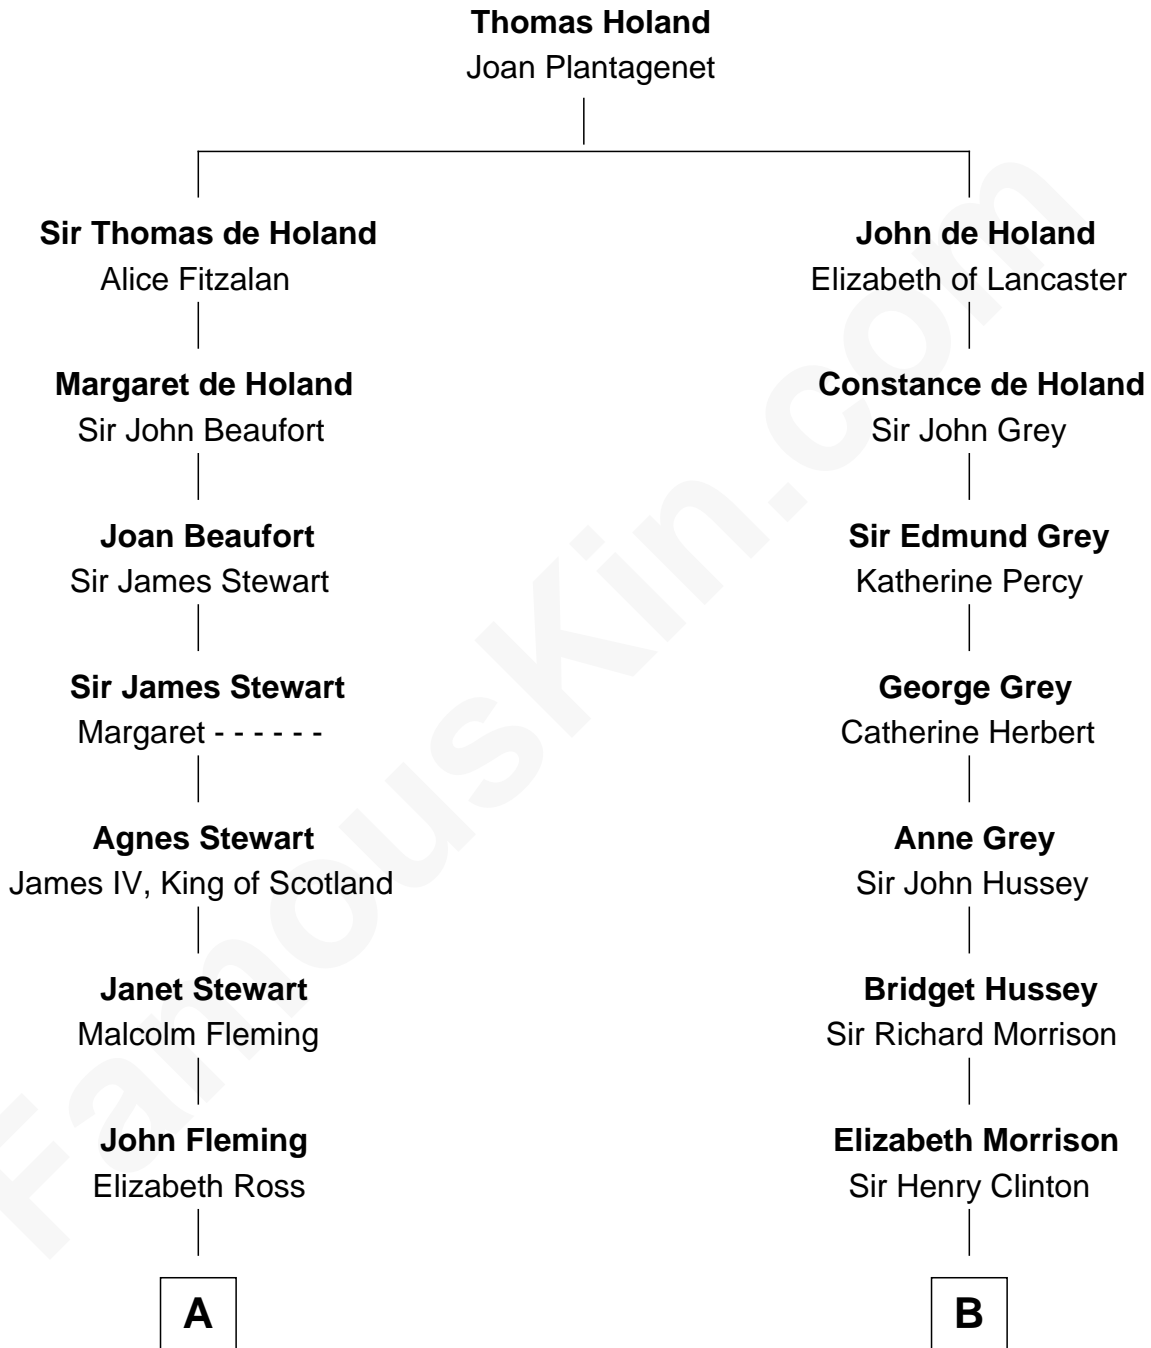

FamousKin.com Relationship Chart of

Guy Ritchie

British Filmmaker

12th cousin 7 times removed of

DeWitt Clinton

6th Governor of New York

C

—
Doris Margaretta McLaughlin

Stuart John Ritchie

—
John Vivian Ritchie

Amber Mary Parkinson

—
Guy Ritchie

British Filmmaker

FamousKin.com