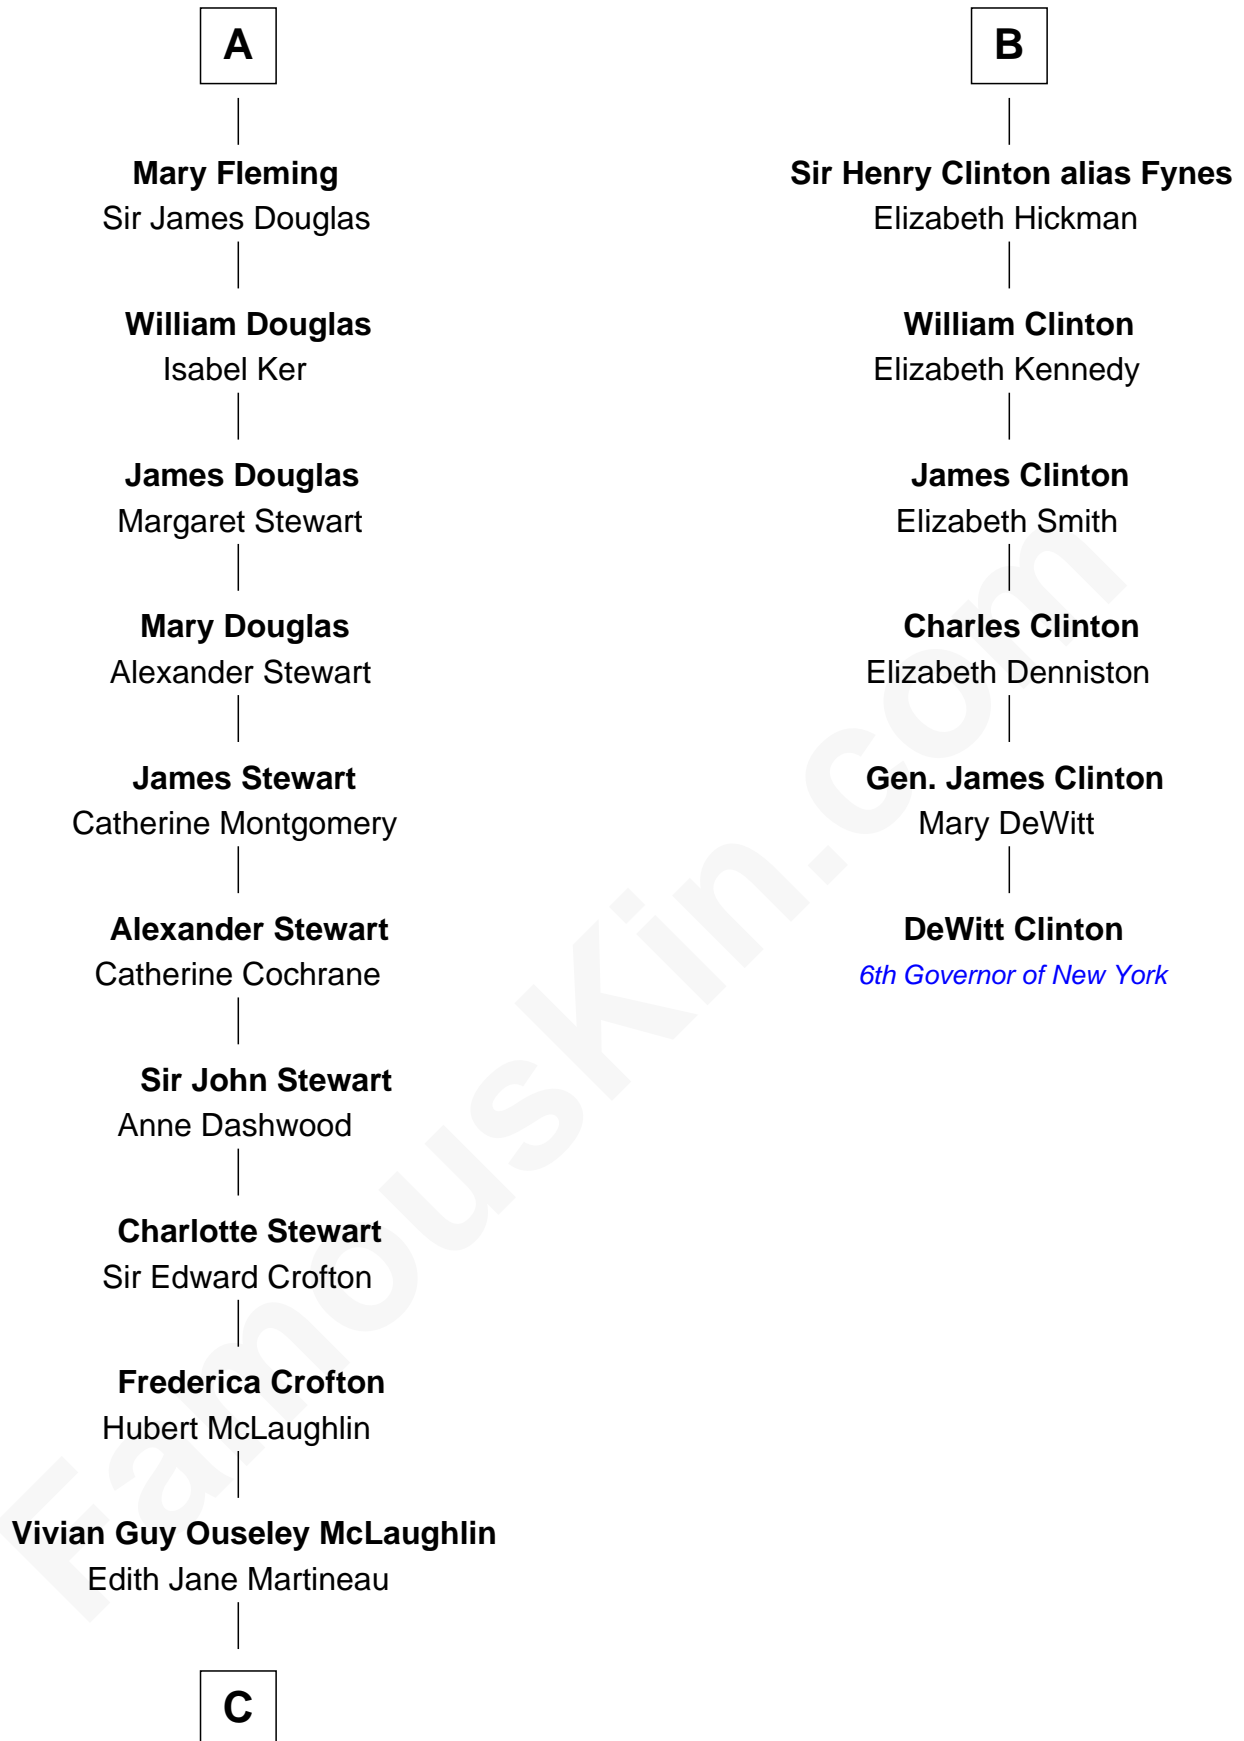

FamousKin.com Relationship Chart of

Guy Ritchie

British Filmmaker

12th cousin 7 times removed of

DeWitt Clinton

6th Governor of New York

C

—
Doris Margaretta McLaughlin

Stuart John Ritchie

—
John Vivian Ritchie

Amber Mary Parkinson

—
Guy Ritchie

British Filmmaker

FamousKin.com