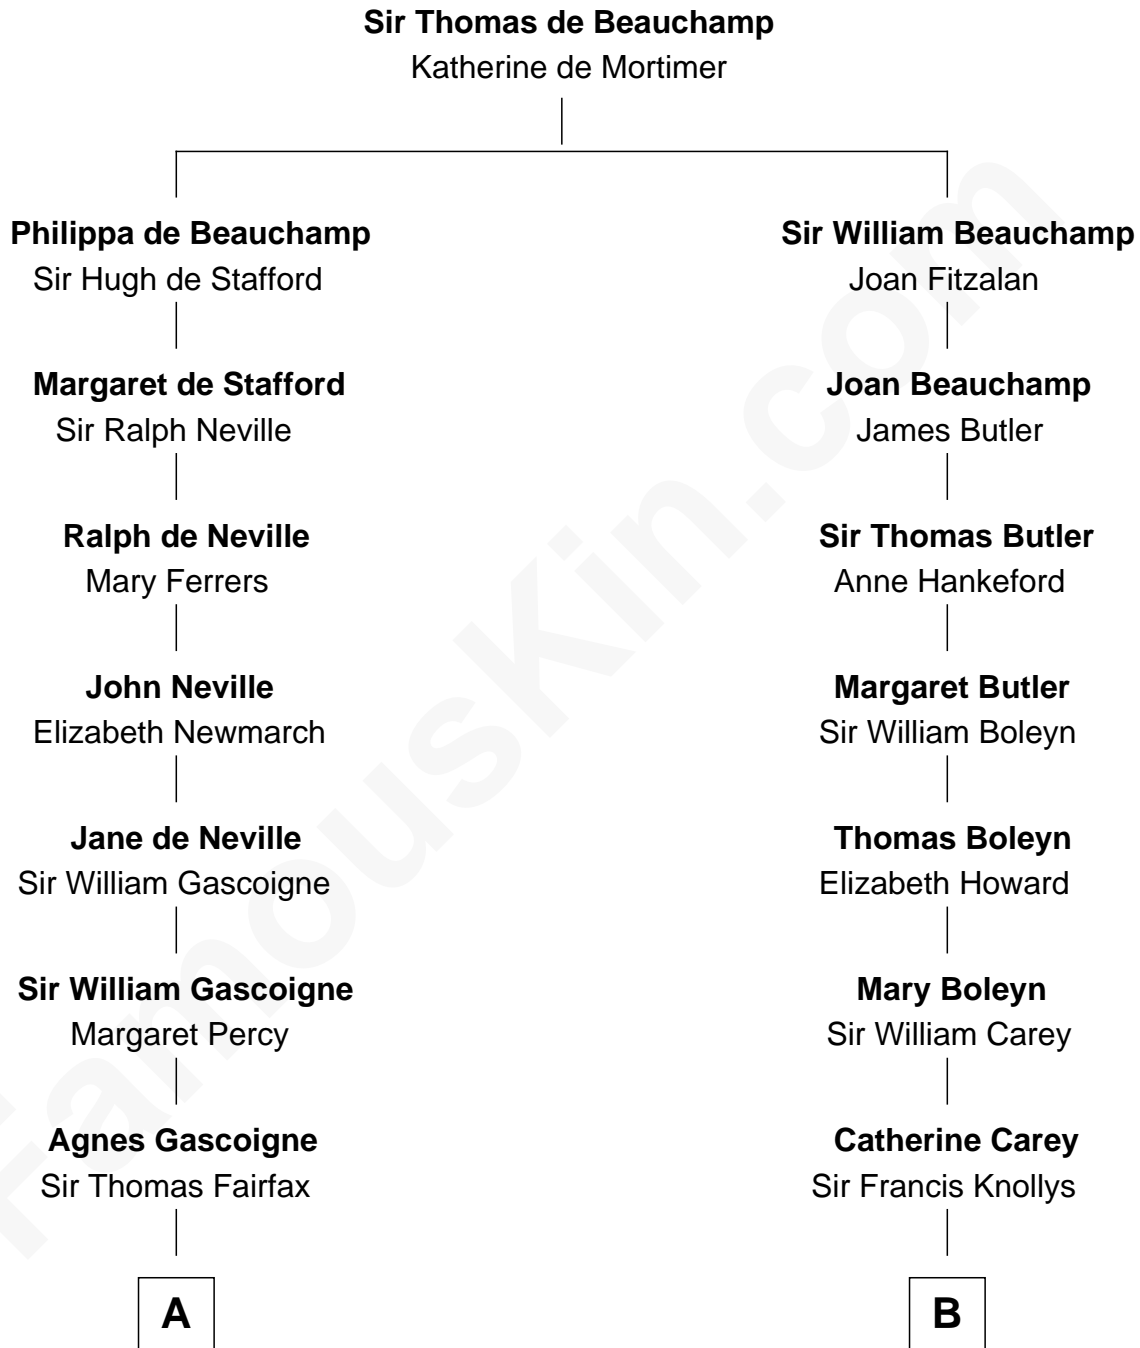

FamousKin.com Relationship Chart of

Guy Ritchie

British Filmmaker

15th cousin 5 times removed of

Lt. Gen. James Brudenell

Leader of the "Charge of the Light Brigade"

C

—
Edith Jane Martineau
Vivian Guy Ouseley McLaughlin

—
Doris Margaretta McLaughlin
Stuart John Ritchie

—
John Vivian Ritchie
Amber Mary Parkinson

—
Guy Ritchie
British Filmmaker

FamousKin.com