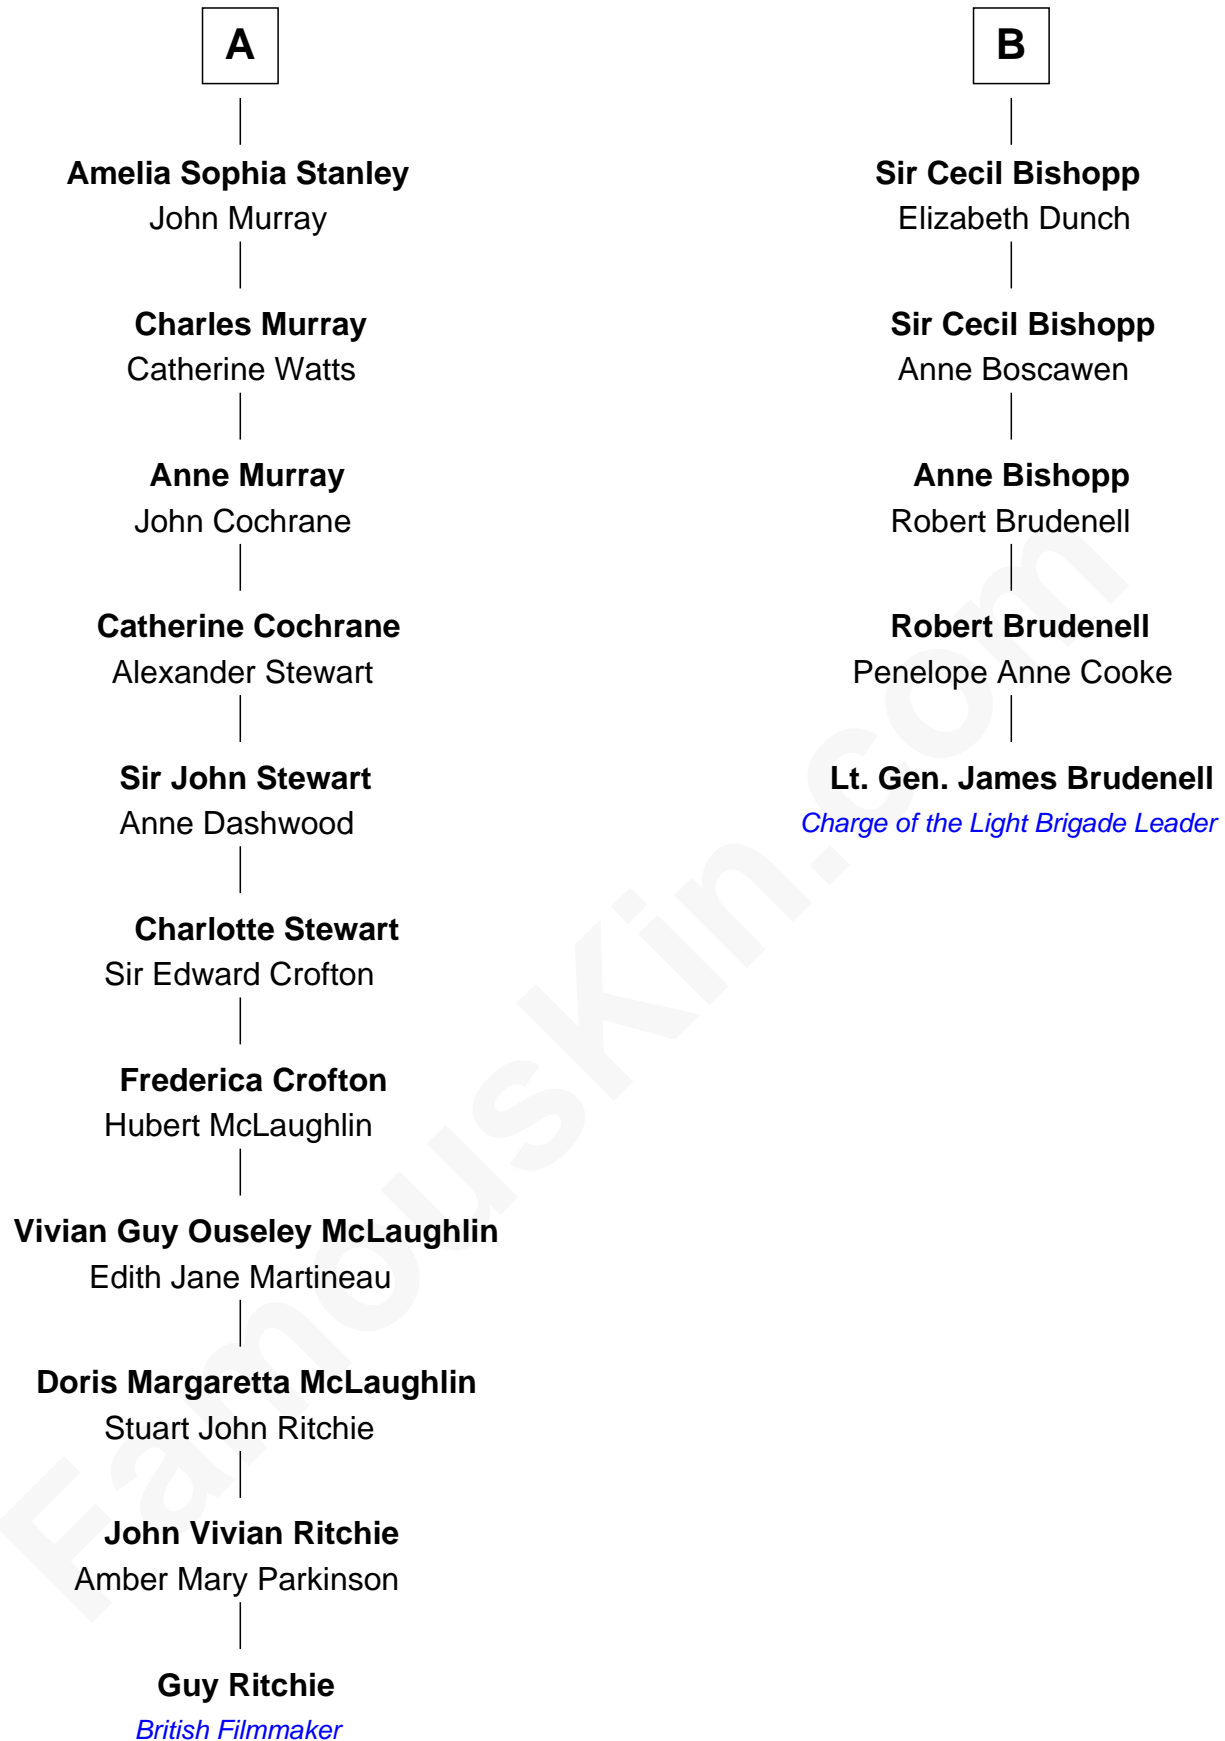

## Relationship Chart of

**Guy Ritchie**

*British Filmmaker*

11th cousin 6 times removed of

**Lt. Gen. James Brudenell**

*Leader of the "Charge of the Light Brigade"*

Guy Ritchie photo by [Georges Biard](#) (CC BY-SA 3.0)