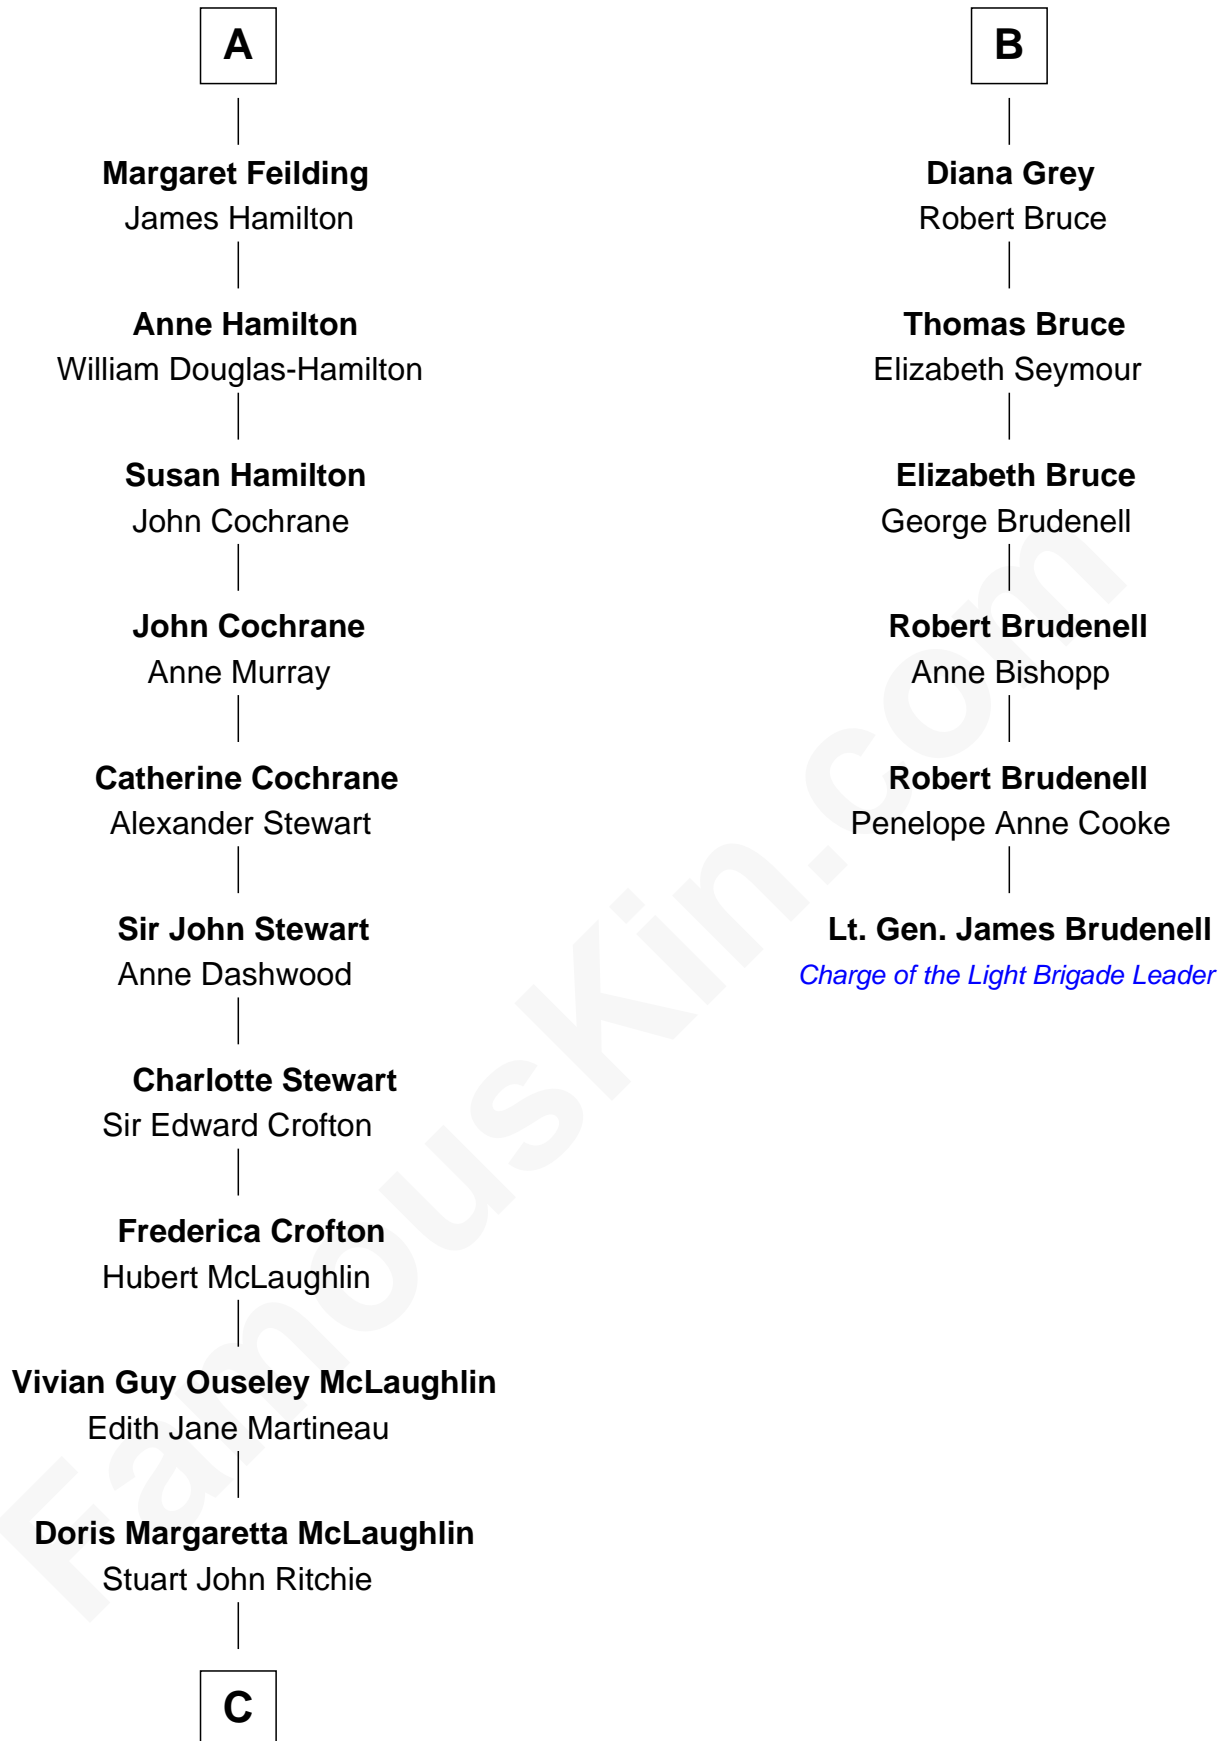

# FamousKin.com Relationship Chart of

**Guy Ritchie**

*British Filmmaker*

12th cousin 6 times removed of

**Lt. Gen. James Brudenell**

*Leader of the "Charge of the Light Brigade"*

**C**

—  
**John Vivian Ritchie**  
Amber Mary Parkinson