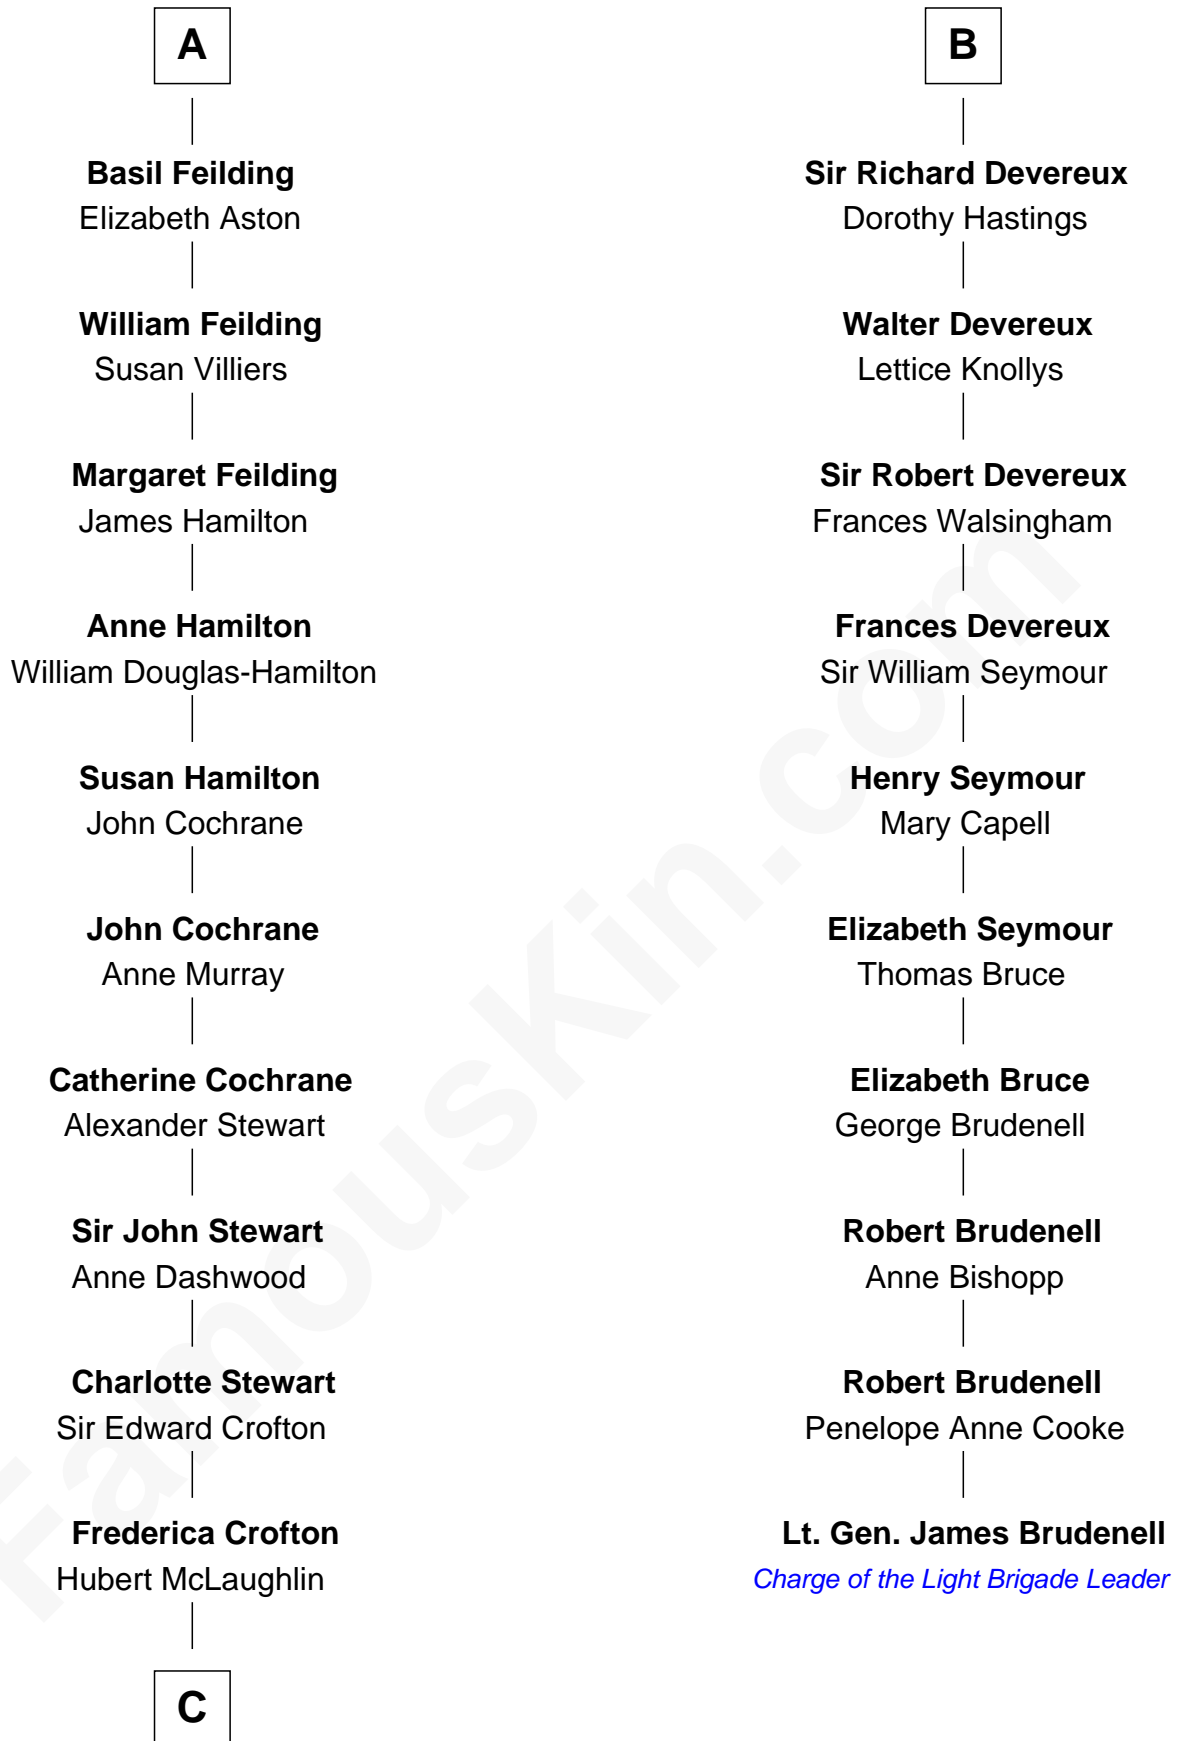

FamousKin.com Relationship Chart of

Guy Ritchie

British Filmmaker

16th cousin 4 times removed of

Lt. Gen. James Brudenell

Leader of the "Charge of the Light Brigade"

Sir John Crophull

Margery de Verdun

William Parr

Mary Salisbury

Maud Parr

Sir Ralph Lane

Dorothy Lane

Sir William Feilding

A

Thomas Crophull

Sybil Delabere

Agnes Crophull

Sir Walter Devereux

Sir Walter Devereux

Elizabeth Bromwich

Sir Walter Devereux

Elizabeth Merbery

Sir Walter Devereux

Anne Ferrers

John Devereux

Cecily Bouchier

Walter Devereux

Mary Grey

B

C

—
Vivian Guy Ouseley McLaughlin