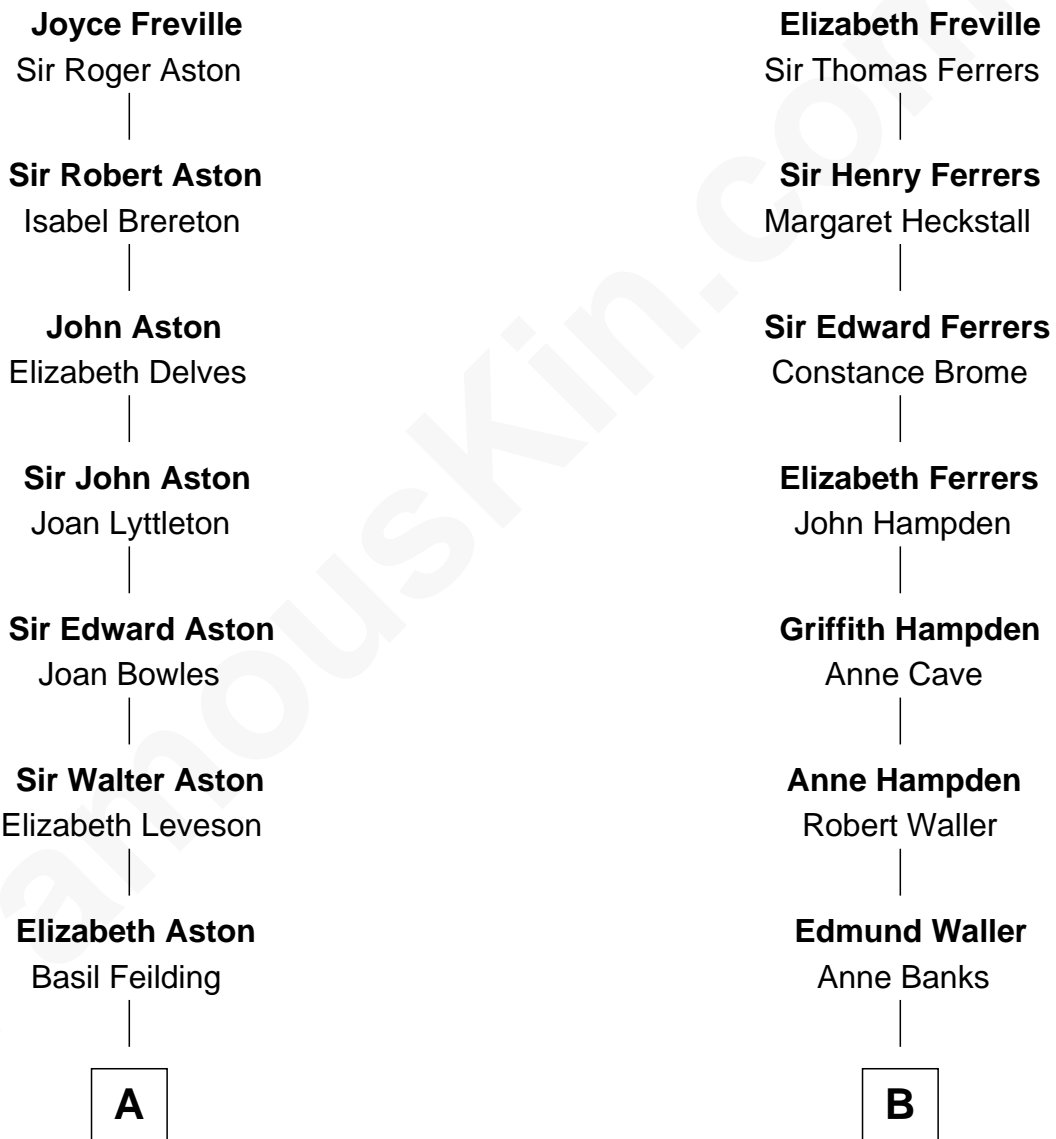

# FamousKin.com Relationship Chart of

**Guy Ritchie**

*British Filmmaker*

13th cousin 6 times removed of

**Lt. Gen. James Brudenell**

*Leader of the "Charge of the Light Brigade"*

**Sir Baldwin Freville**

Maude le Scrope

**C**

—  
**Doris Margaretta McLaughlin**

Stuart John Ritchie

—  
**John Vivian Ritchie**

Amber Mary Parkinson

—  
**Guy Ritchie**

*British Filmmaker*

FamousKin.com