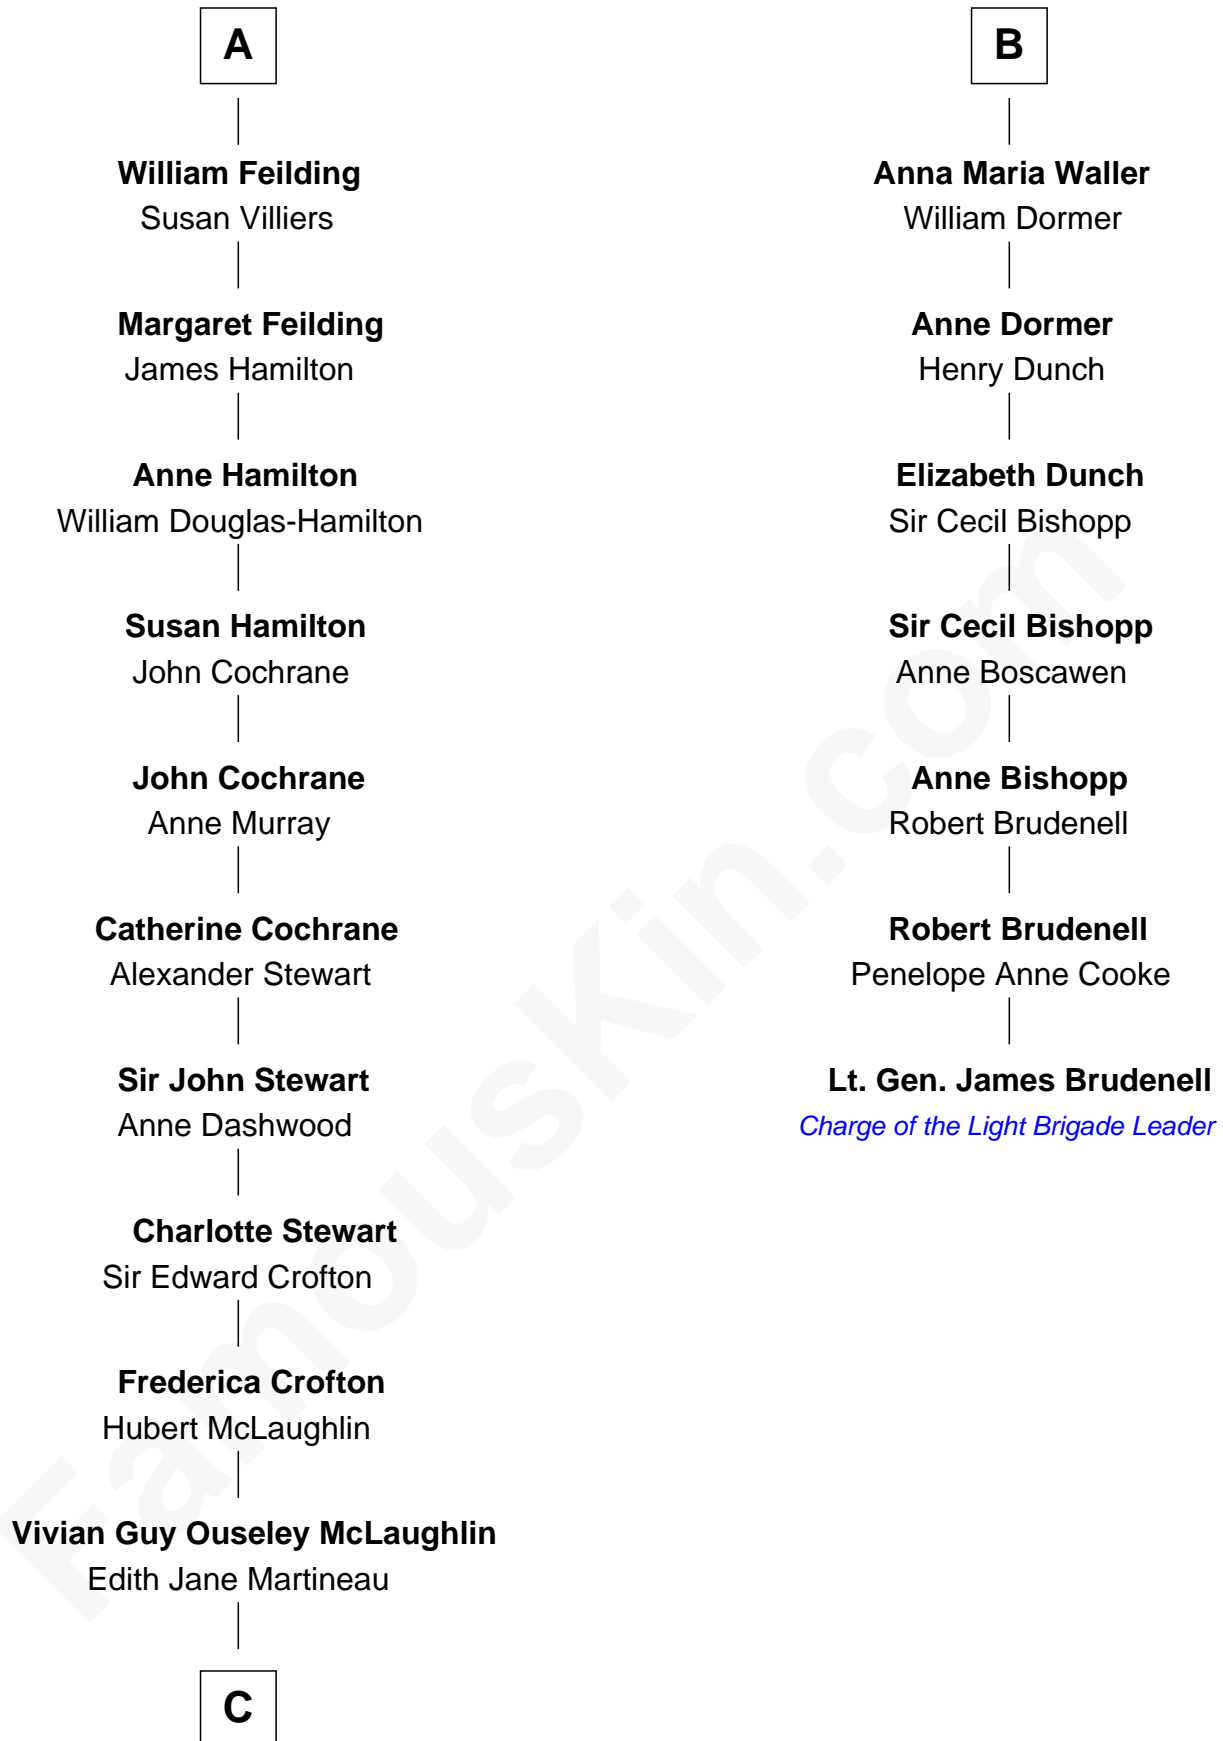

# FamousKin.com Relationship Chart of

**Guy Ritchie**

*British Filmmaker*

13th cousin 6 times removed of

**Lt. Gen. James Brudenell**

*Leader of the "Charge of the Light Brigade"*

**Sir Baldwin Freville**

Maude le Scrope

**C**

—  
**Doris Margaretta McLaughlin**

Stuart John Ritchie

—  
**John Vivian Ritchie**

Amber Mary Parkinson

—  
**Guy Ritchie**

*British Filmmaker*

FamousKin.com