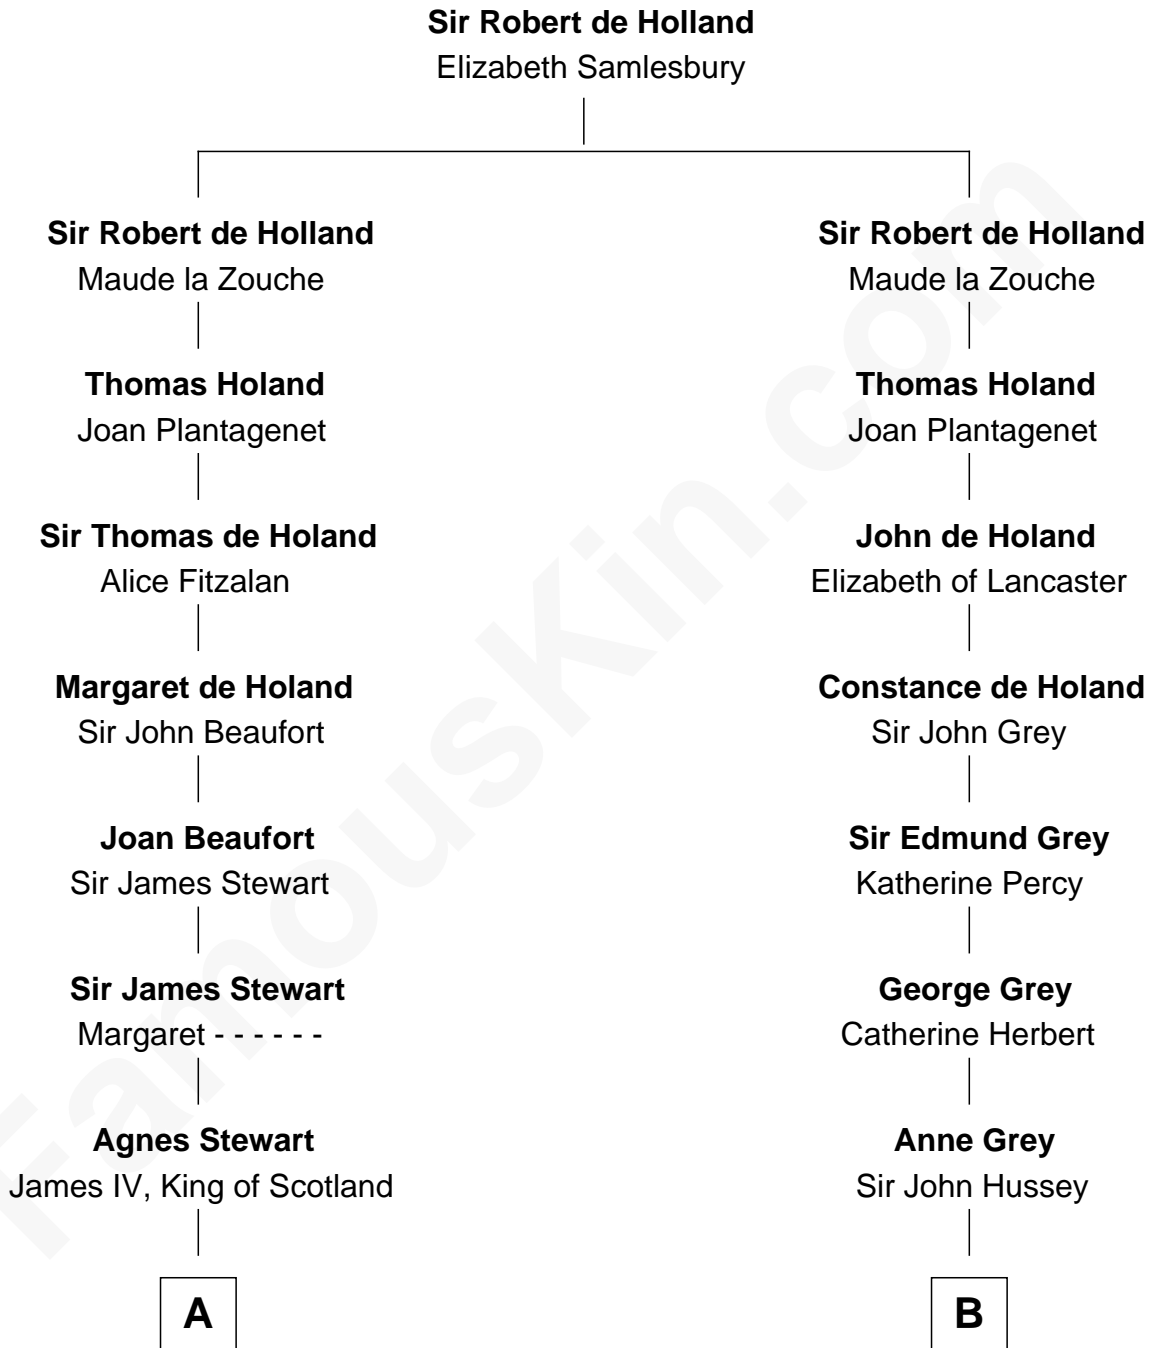

FamousKin.com Relationship Chart of

Guy Ritchie

British Filmmaker

16th cousin 5 times removed of

Lt. Gen. James Brudenell

Leader of the "Charge of the Light Brigade"

C

Frederica Crofton

Hubert McLaughlin

Vivian Guy Ouseley McLaughlin

Edith Jane Martineau

Doris Margareta McLaughlin

Stuart John Ritchie

John Vivian Ritchie

Amber Mary Parkinson

Guy Ritchie