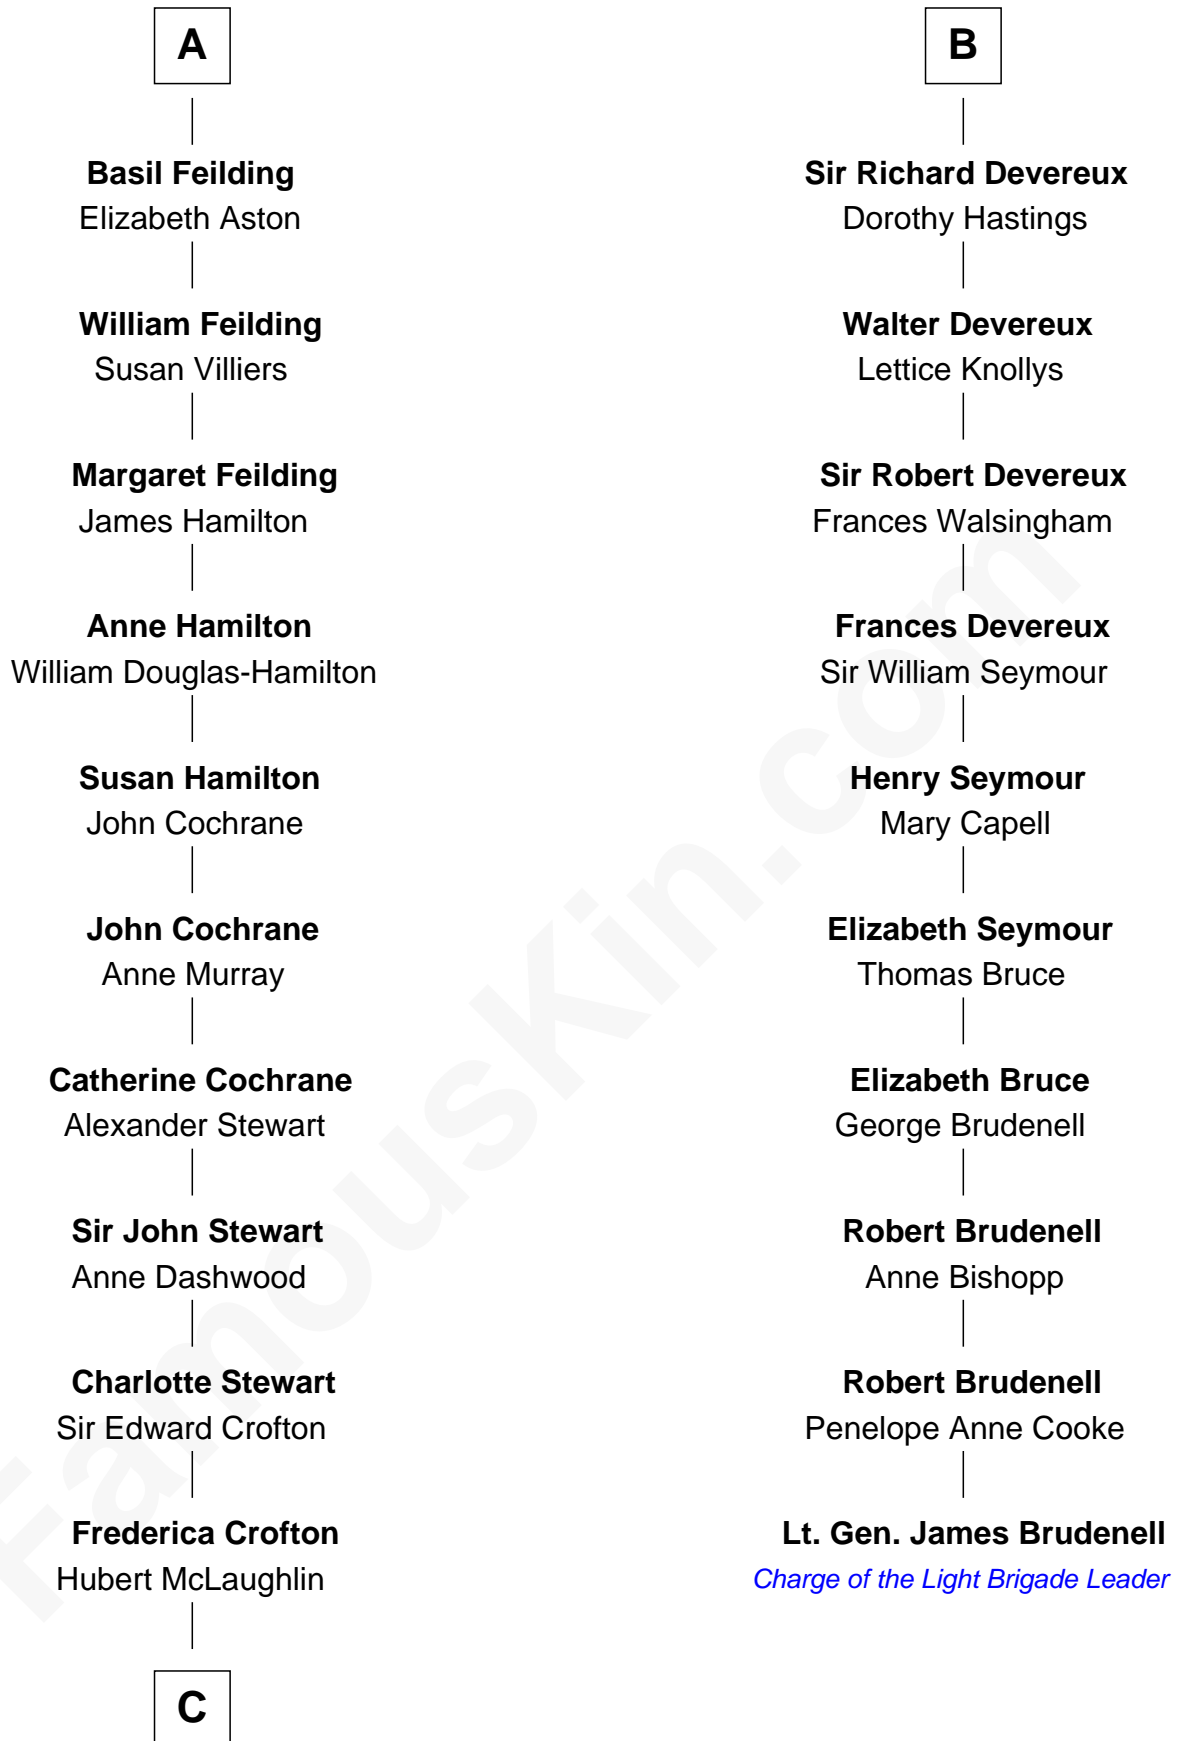

# FamousKin.com Relationship Chart of

**Guy Ritchie**

*British Filmmaker*

16th cousin 4 times removed of

**Lt. Gen. James Brudenell**

*Leader of the "Charge of the Light Brigade"*

**Sir John Delabere**

**C**

—  
**Vivian Guy Ouseley McLaughlin**

Edith Jane Martineau

—  
**Doris Margareta McLaughlin**

Stuart John Ritchie

—  
**John Vivian Ritchie**

Amber Mary Parkinson

—  
**Guy Ritchie**

*British Filmmaker*