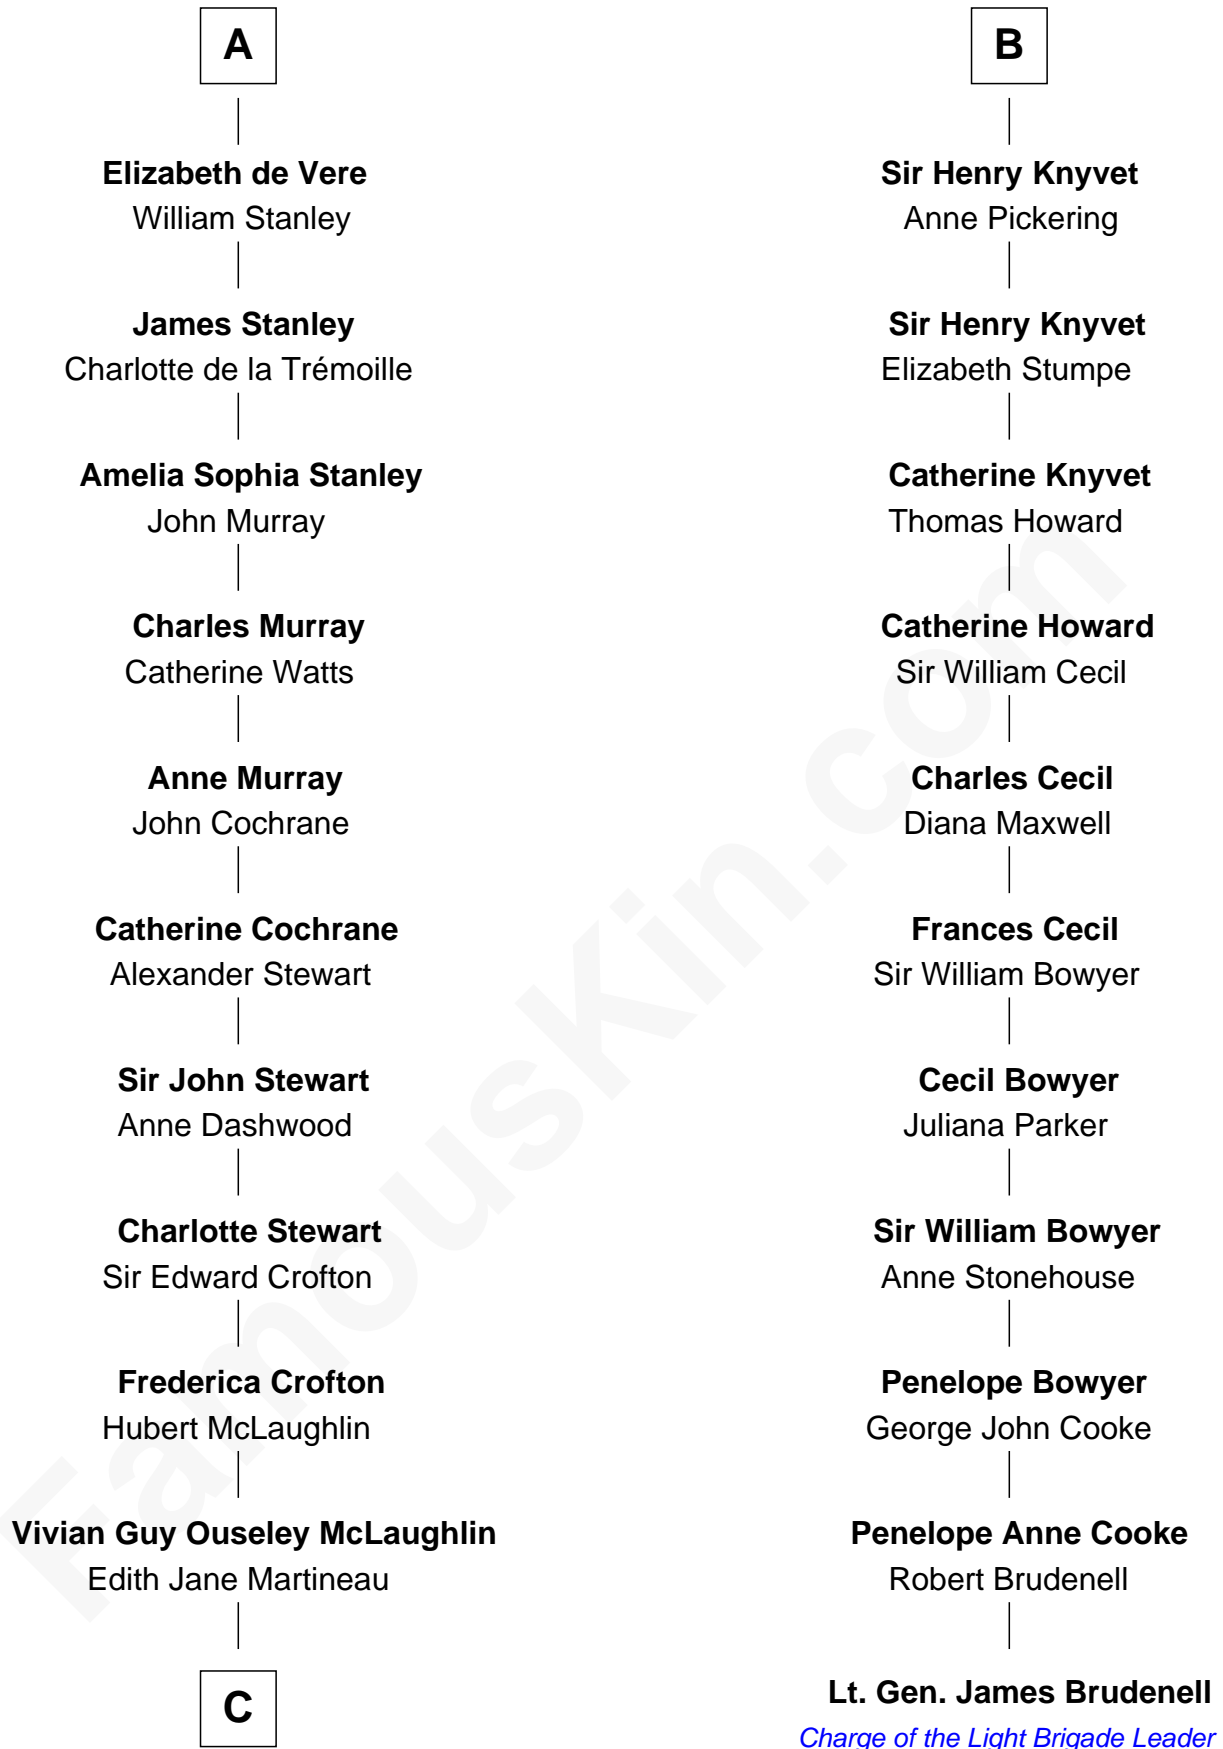

FamousKin.com Relationship Chart of

Guy Ritchie

British Filmmaker

17th cousin 2 times removed of

Lt. Gen. James Brudenell

Leader of the "Charge of the Light Brigade"

Sir Ralph de Cromwell

Maud de Bernacke

Maude de Cromwell
Sir William FitzWilliam

Sir John FitzWilliam
Eleanor Greene

John FitzWilliam
Helen Villiers

Sir William FitzWilliam
Anne Hawes

Anne FitzWilliam
Sir Anthony Cooke

Mildred Cooke
William Cecil

Anne Cecil
Edward de Vere

A

Elizabeth de Cromwell
Sir John de Clifton

Constantine de Clifton
Margaret Howard

Elizabeth Clifton
Sir John Knyvet

Sir John Knyvet
Alice Lynne

Sir William Knyvet
Alice Grey

Sir Edmund Knyvet
Eleanor Tyrrel

Sir Thomas Knyvet
Muriel Howard

B

C

—
Doris Margaretta McLaughlin

Stuart John Ritchie

—
John Vivian Ritchie

Amber Mary Parkinson

—
Guy Ritchie