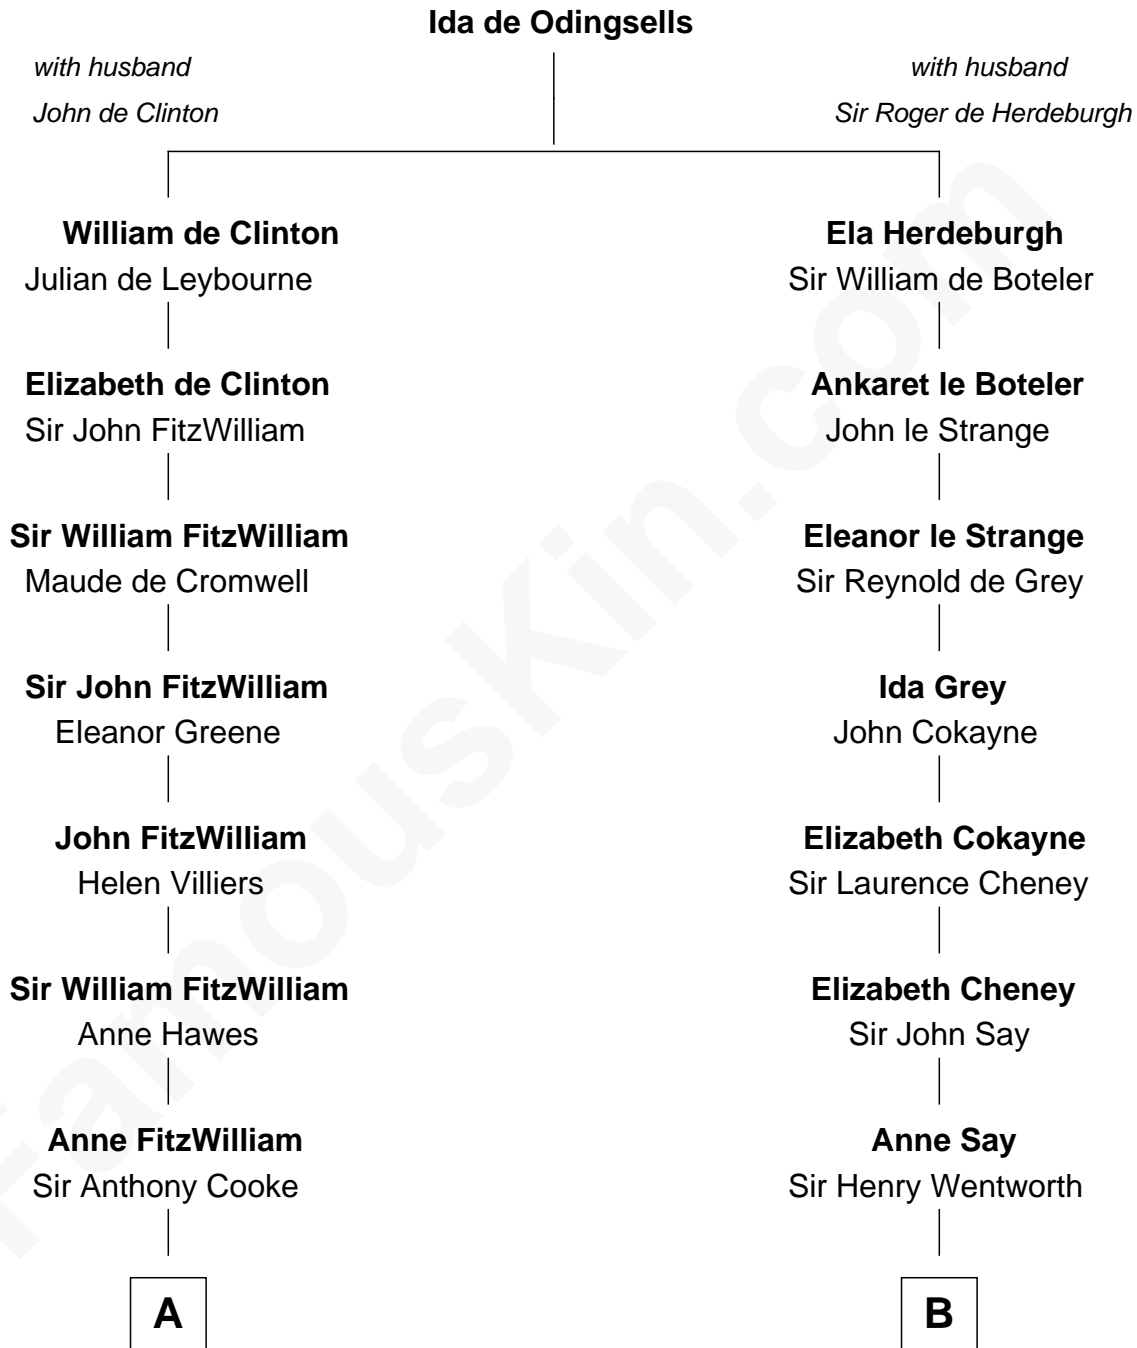

FamousKin.com Relationship Chart of

Guy Ritchie

British Filmmaker

17th cousin 4 times removed of

Lt. Gen. James Brudenell

Leader of the "Charge of the Light Brigade"

C

Frederica Crofton

Hubert McLaughlin

Vivian Guy Ouseley McLaughlin

Edith Jane Martineau

Doris Margareta McLaughlin

Stuart John Ritchie

John Vivian Ritchie

Amber Mary Parkinson

Guy Ritchie