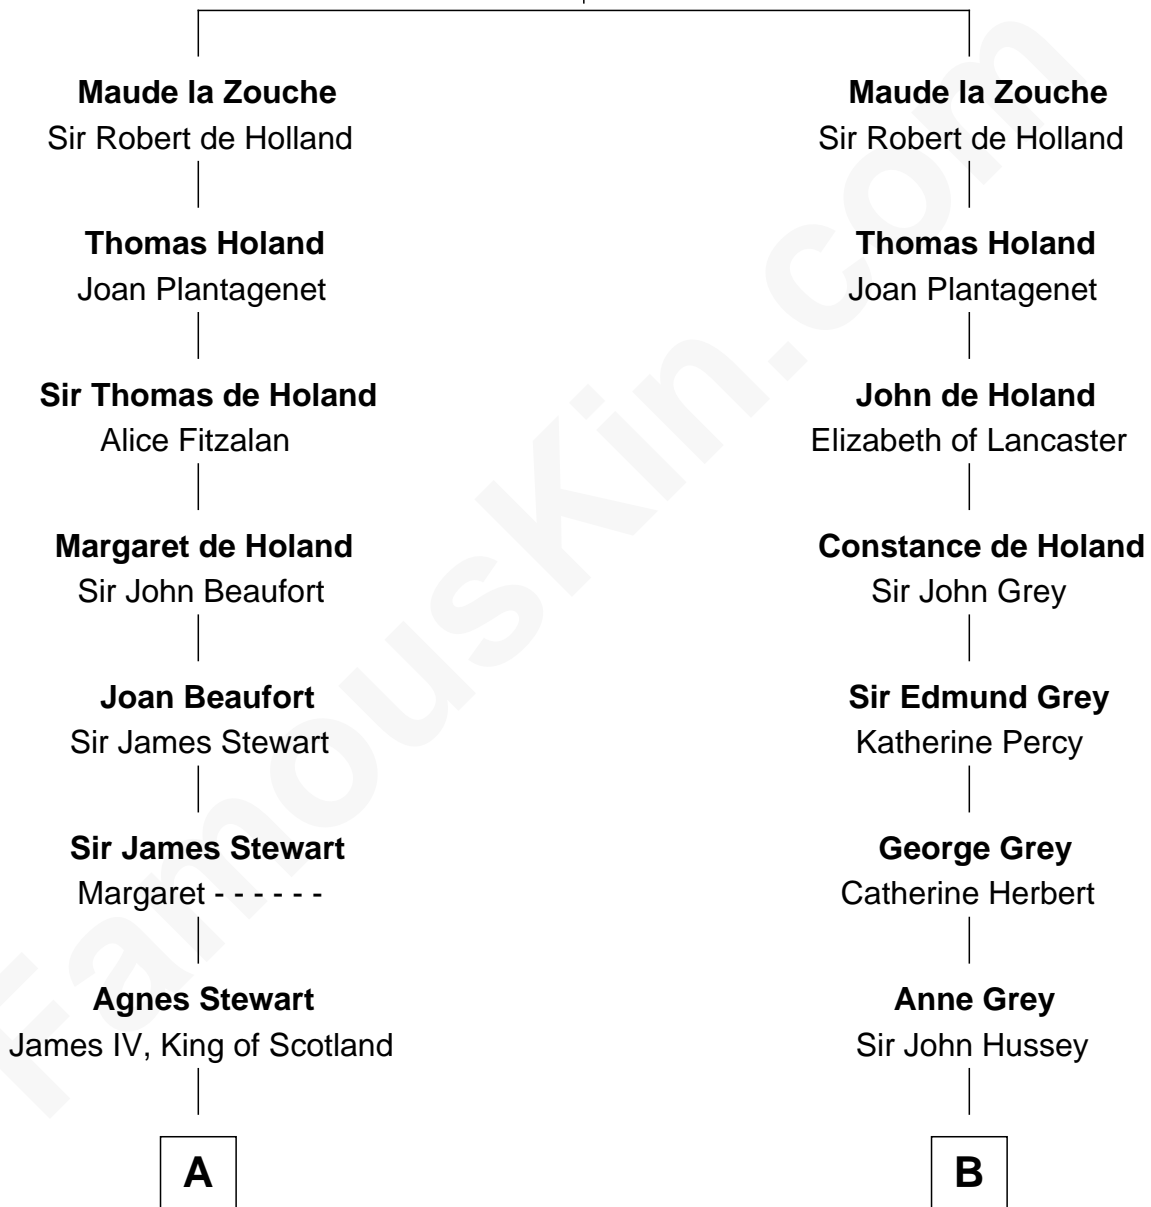

FamousKin.com Relationship Chart of

Guy Ritchie

British Filmmaker

16th cousin 5 times removed of

Lt. Gen. James Brudenell

Leader of the "Charge of the Light Brigade"

Sir Alan la Zouche

Eleanor de Segrave