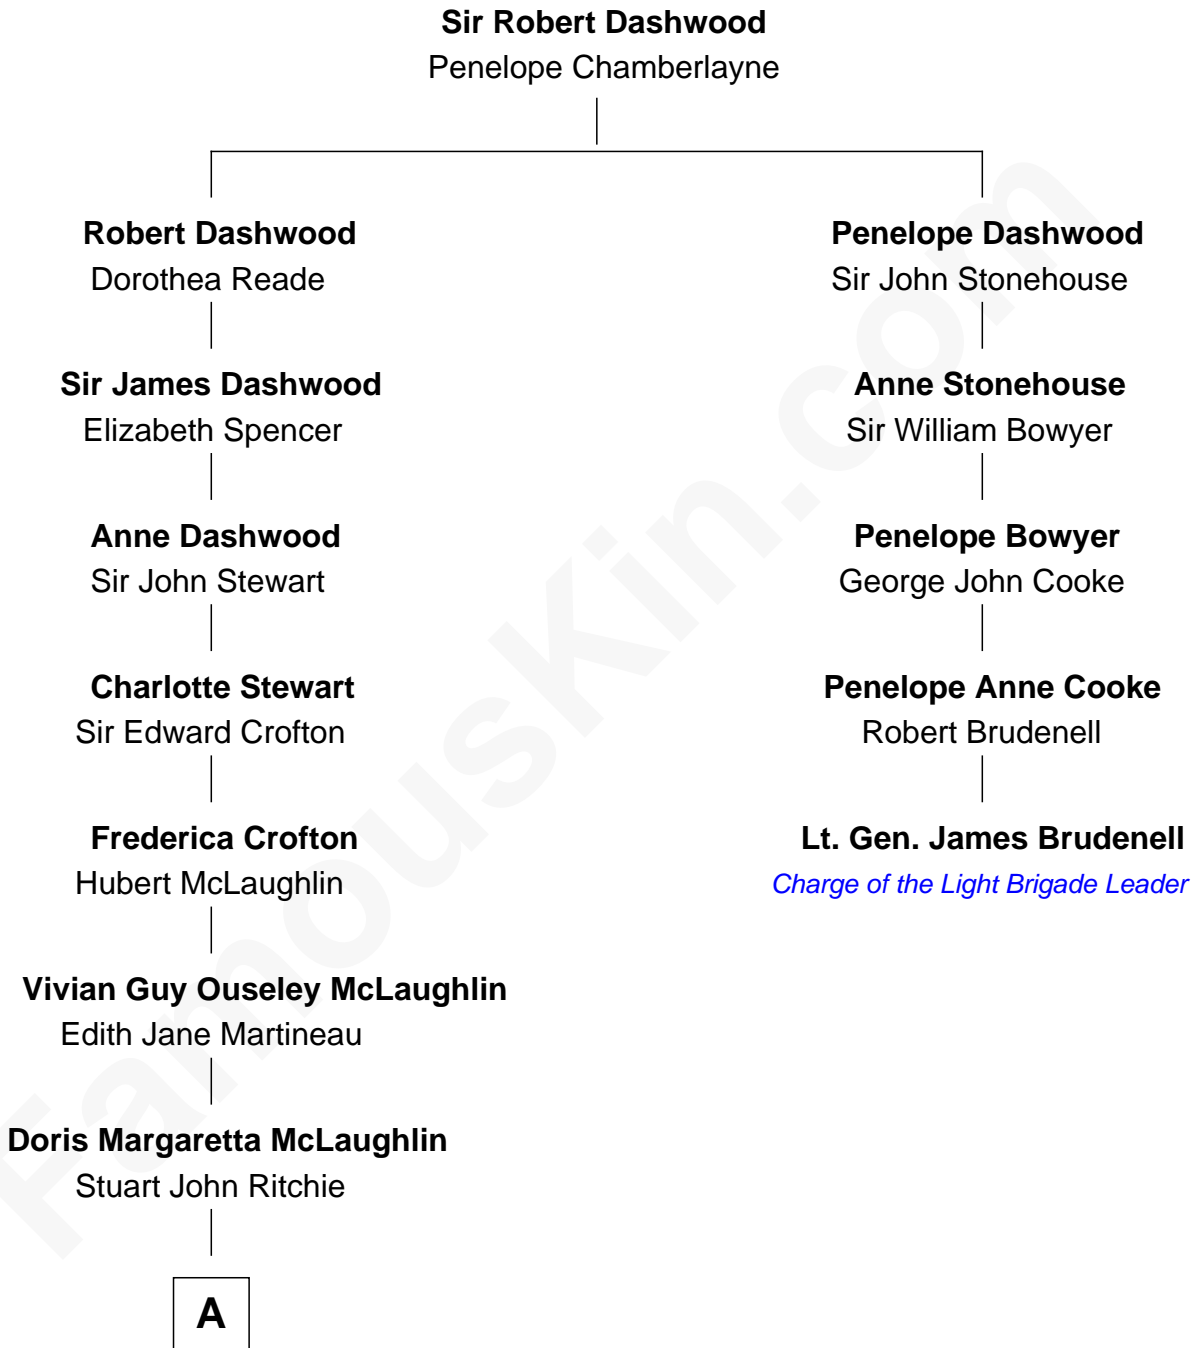

FamousKin.com Relationship Chart of

Guy Ritchie

British Filmmaker

4th cousin 4 times removed of

Lt. Gen. James Brudenell

Leader of the "Charge of the Light Brigade"

A

John Vivian Ritchie
Amber Mary Parkinson