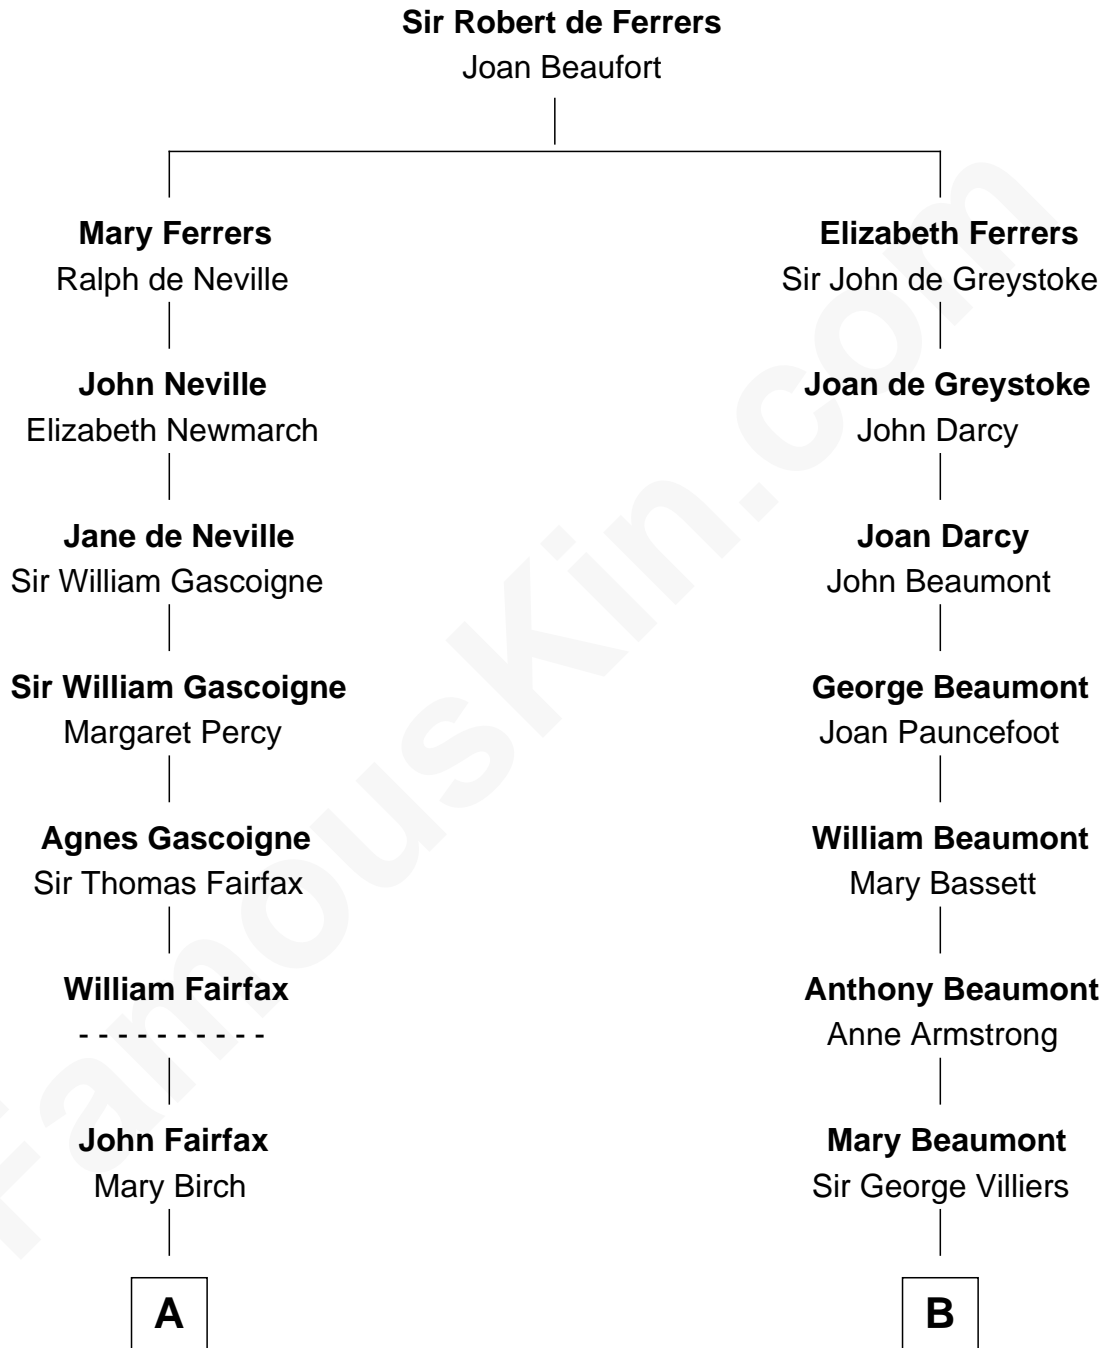

FamousKin.com Relationship Chart of

Guy Ritchie

British Filmmaker

13th cousin 5 times removed of

Lt. Gen. James Brudenell

Leader of the "Charge of the Light Brigade"

C

—
John Vivian Ritchie
Amber Mary Parkinson