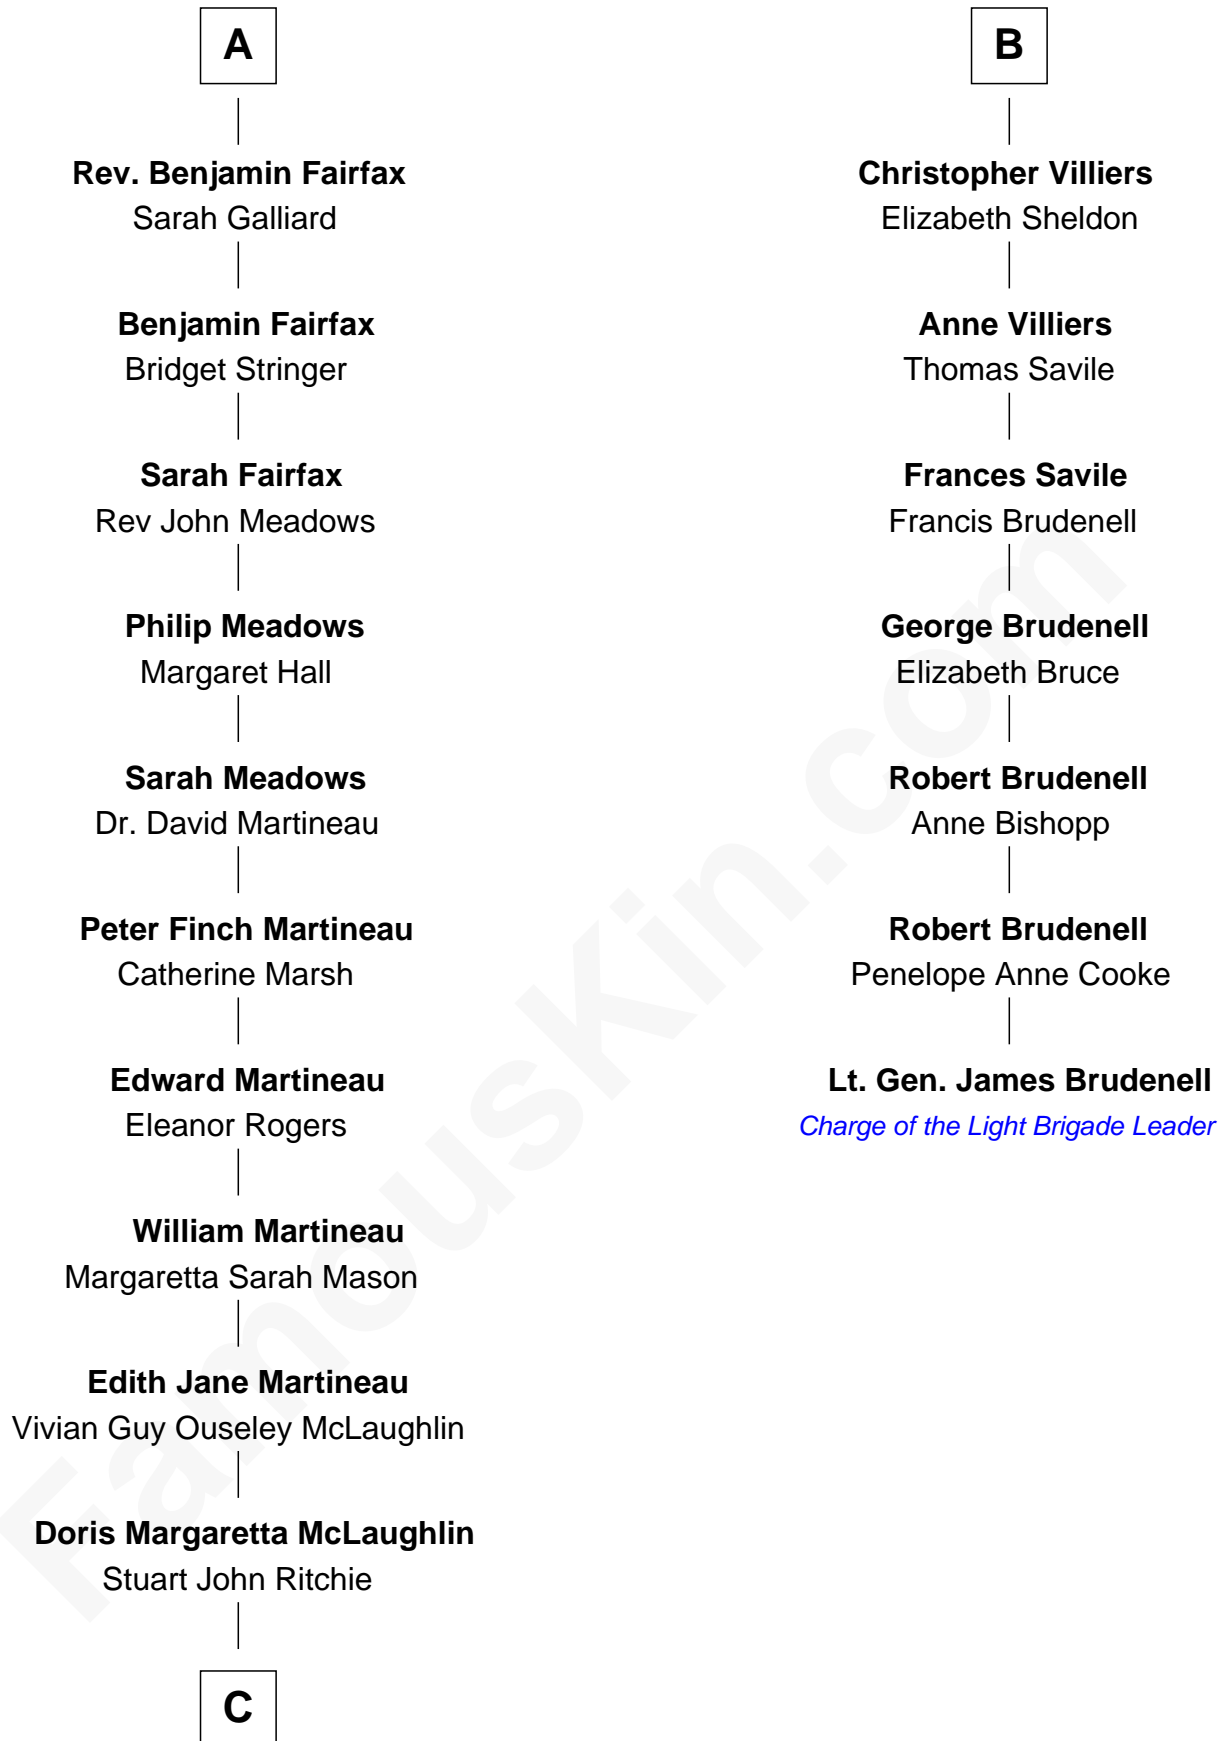

FamousKin.com Relationship Chart of

Guy Ritchie

British Filmmaker

13th cousin 5 times removed of

Lt. Gen. James Brudenell

Leader of the "Charge of the Light Brigade"

C

—
John Vivian Ritchie
Amber Mary Parkinson

—
Guy Ritchie
British Filmmaker

FamousKin.com