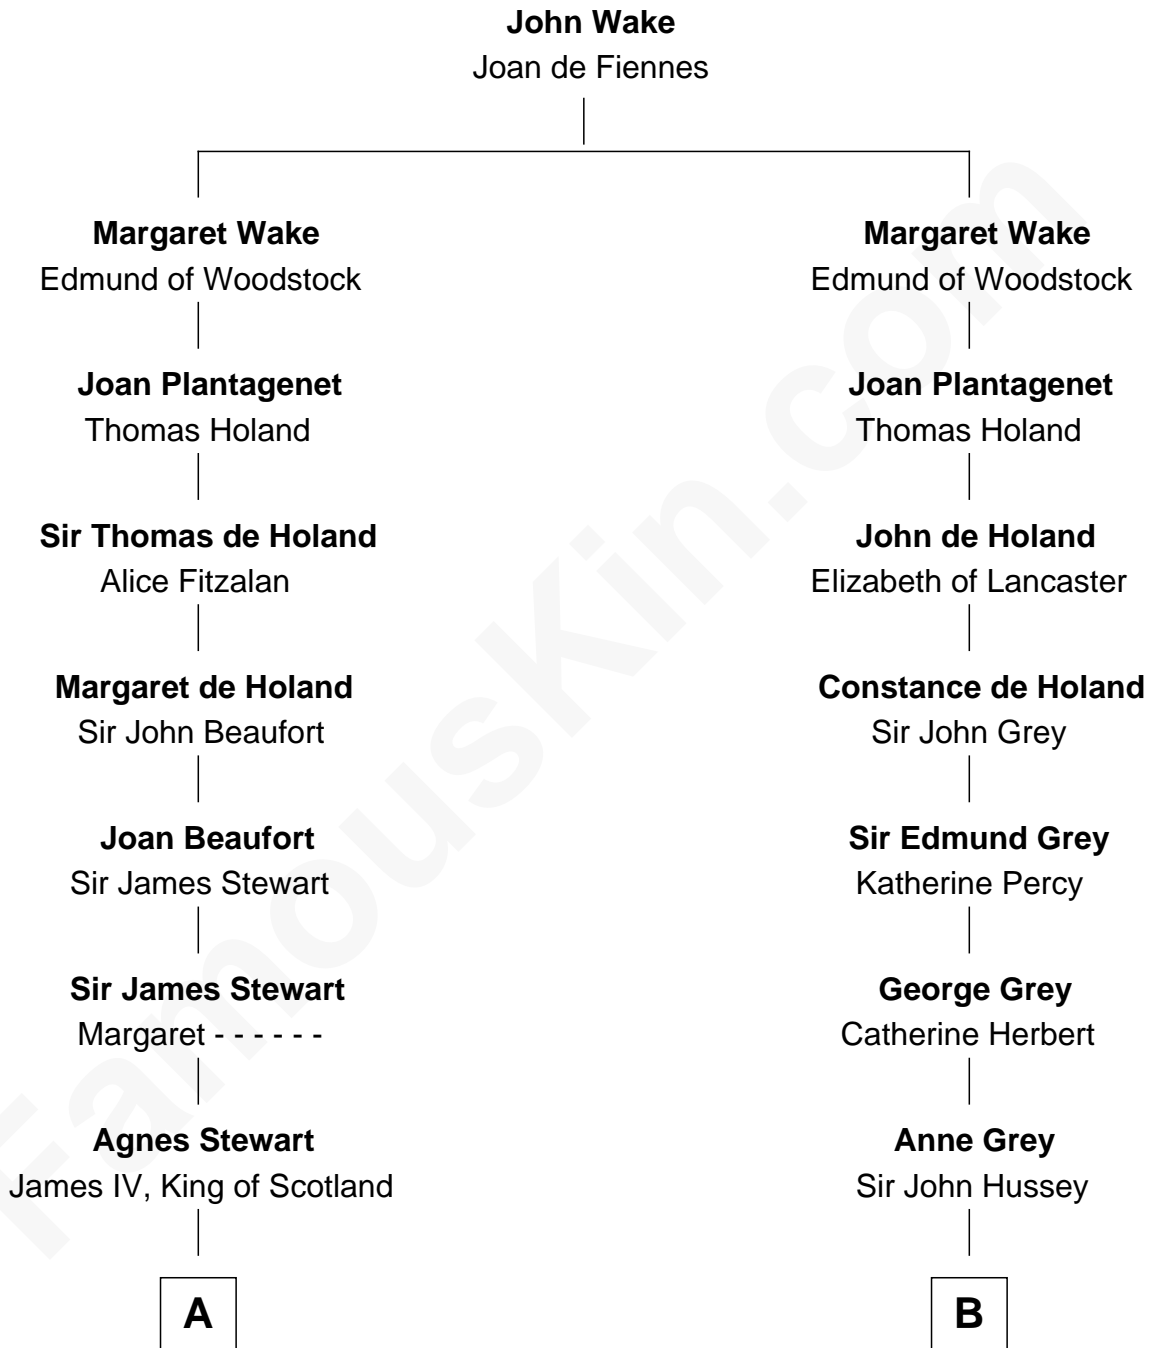

# FamousKin.com Relationship Chart of

**Guy Ritchie**

*British Filmmaker*

16th cousin 5 times removed of

**Lt. Gen. James Brudenell**

*Leader of the "Charge of the Light Brigade"*

**C**

Frederica Crofton

Hubert McLaughlin

Vivian Guy Ouseley McLaughlin

Edith Jane Martineau

Doris Margareta McLaughlin

Stuart John Ritchie

John Vivian Ritchie

Amber Mary Parkinson

**Guy Ritchie**

*British Filmmaker*