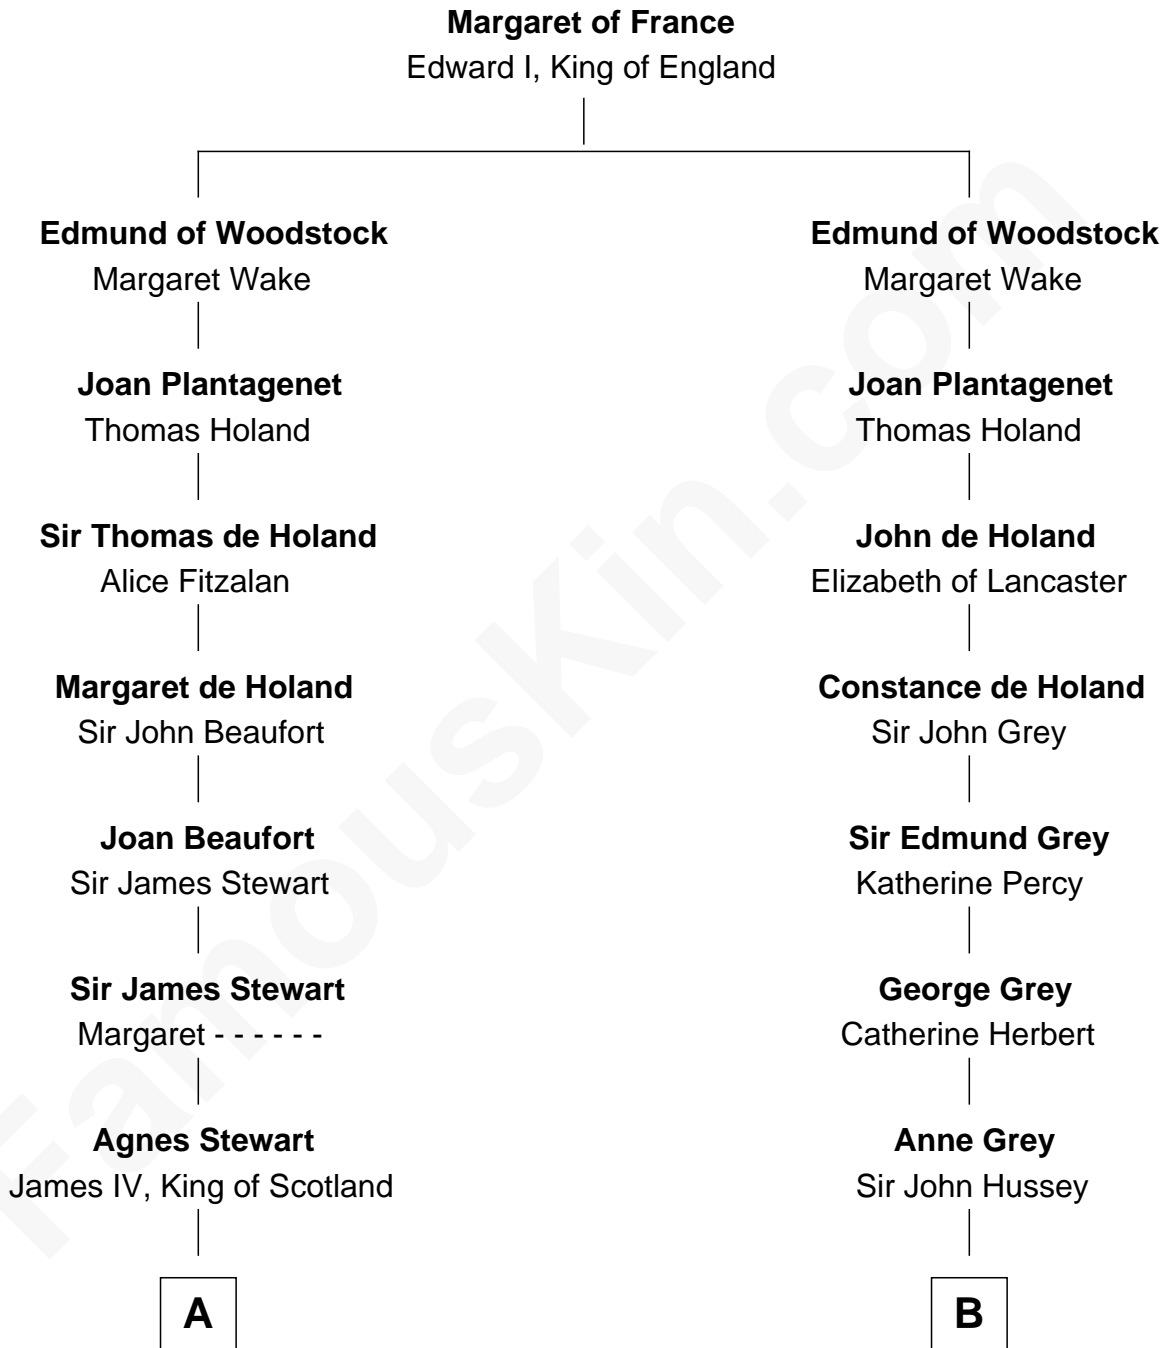

# FamousKin.com Relationship Chart of

**Guy Ritchie**

*British Filmmaker*

16th cousin 5 times removed of

**Lt. Gen. James Brudenell**

*Leader of the "Charge of the Light Brigade"*

**C**

Frederica Crofton

Hubert McLaughlin

Vivian Guy Ouseley McLaughlin

Edith Jane Martineau

Doris Margareta McLaughlin

Stuart John Ritchie

John Vivian Ritchie

Amber Mary Parkinson

**Guy Ritchie**

*British Filmmaker*

FamousKin.com