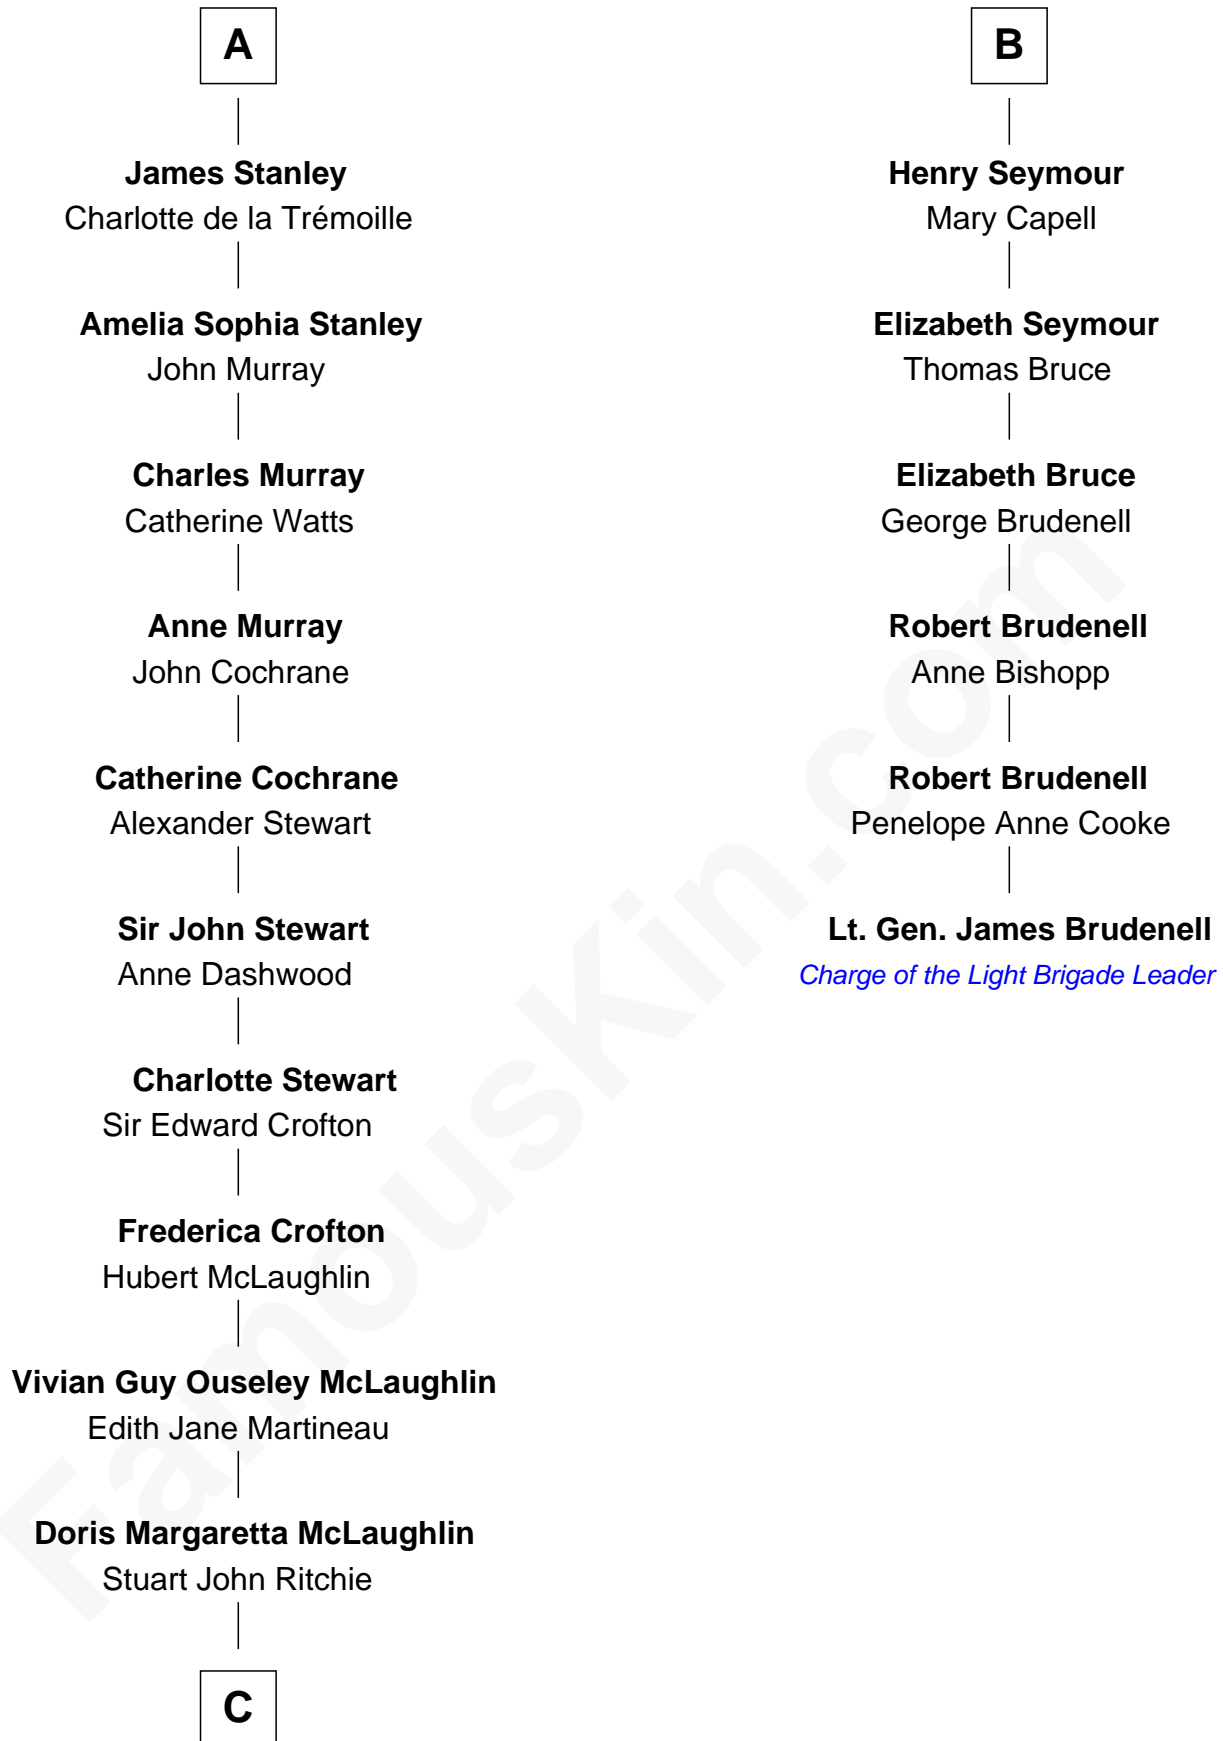

# FamousKin.com Relationship Chart of

**Guy Ritchie**

*British Filmmaker*

12th cousin 6 times removed of

**Lt. Gen. James Brudenell**

*Leader of the "Charge of the Light Brigade"*

**Sir John Clifford**

Elizabeth Percy

**C**

—  
**John Vivian Ritchie**  
Amber Mary Parkinson

—  
**Guy Ritchie**  
*British Filmmaker*

FamousKin.com