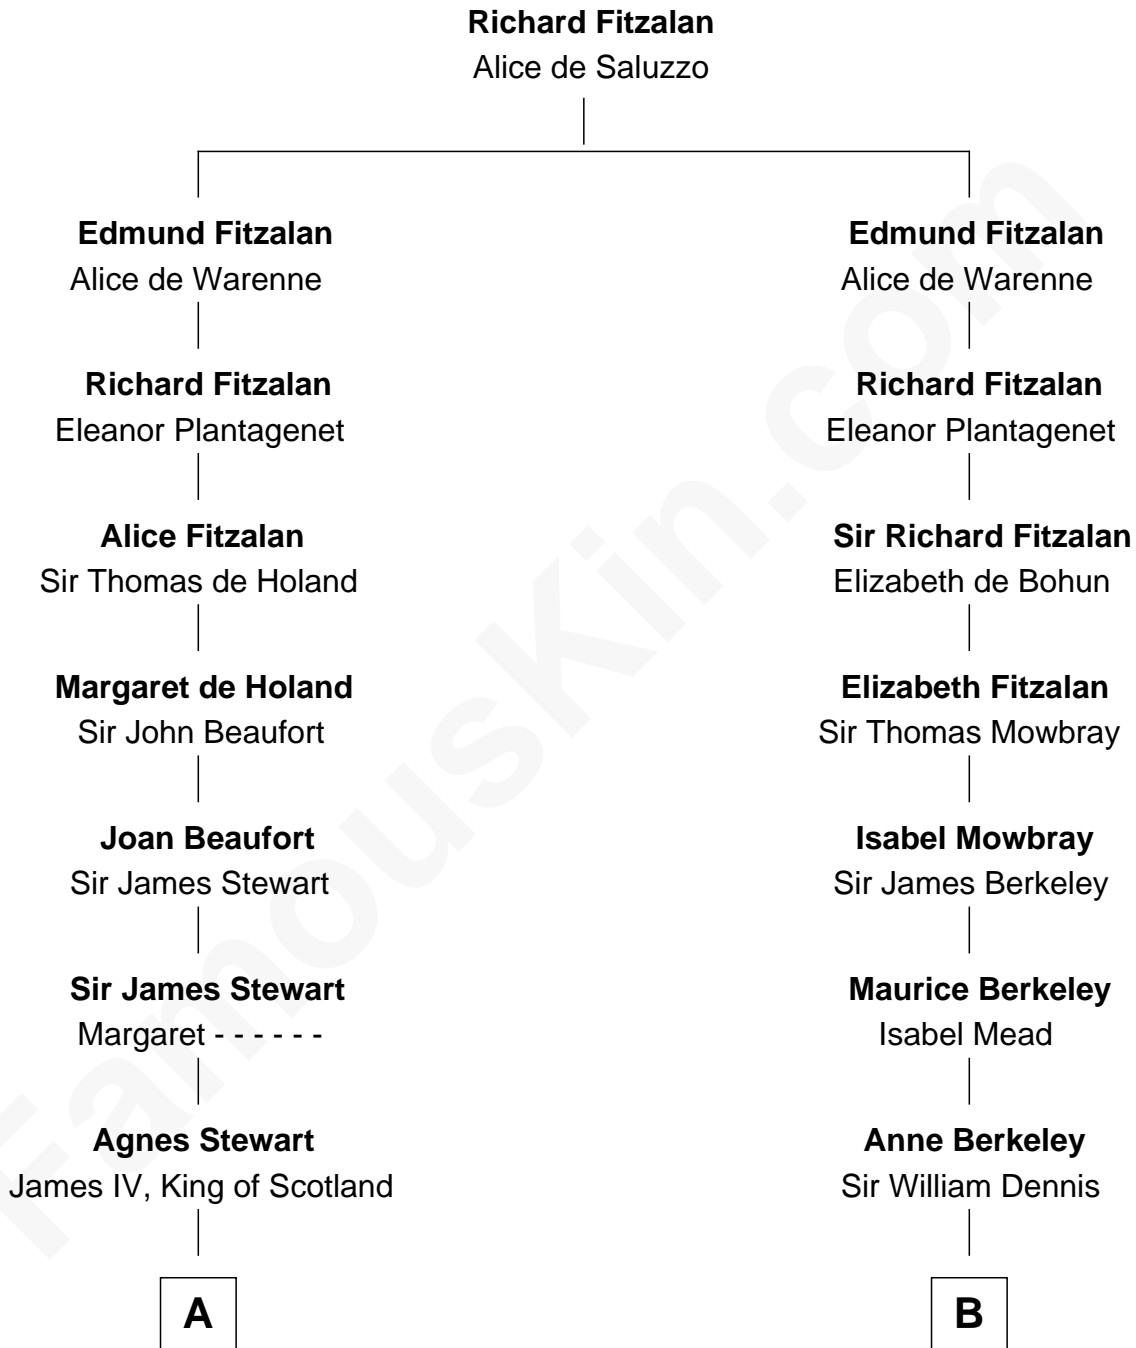

FamousKin.com Relationship Chart of

Guy Ritchie

British Filmmaker

16th cousin 5 times removed of

Lt. Gen. James Brudenell

Leader of the "Charge of the Light Brigade"

C

Frederica Crofton

Hubert McLaughlin

Vivian Guy Ouseley McLaughlin

Edith Jane Martineau

Doris Margareta McLaughlin

Stuart John Ritchie

John Vivian Ritchie

Amber Mary Parkinson

Guy Ritchie