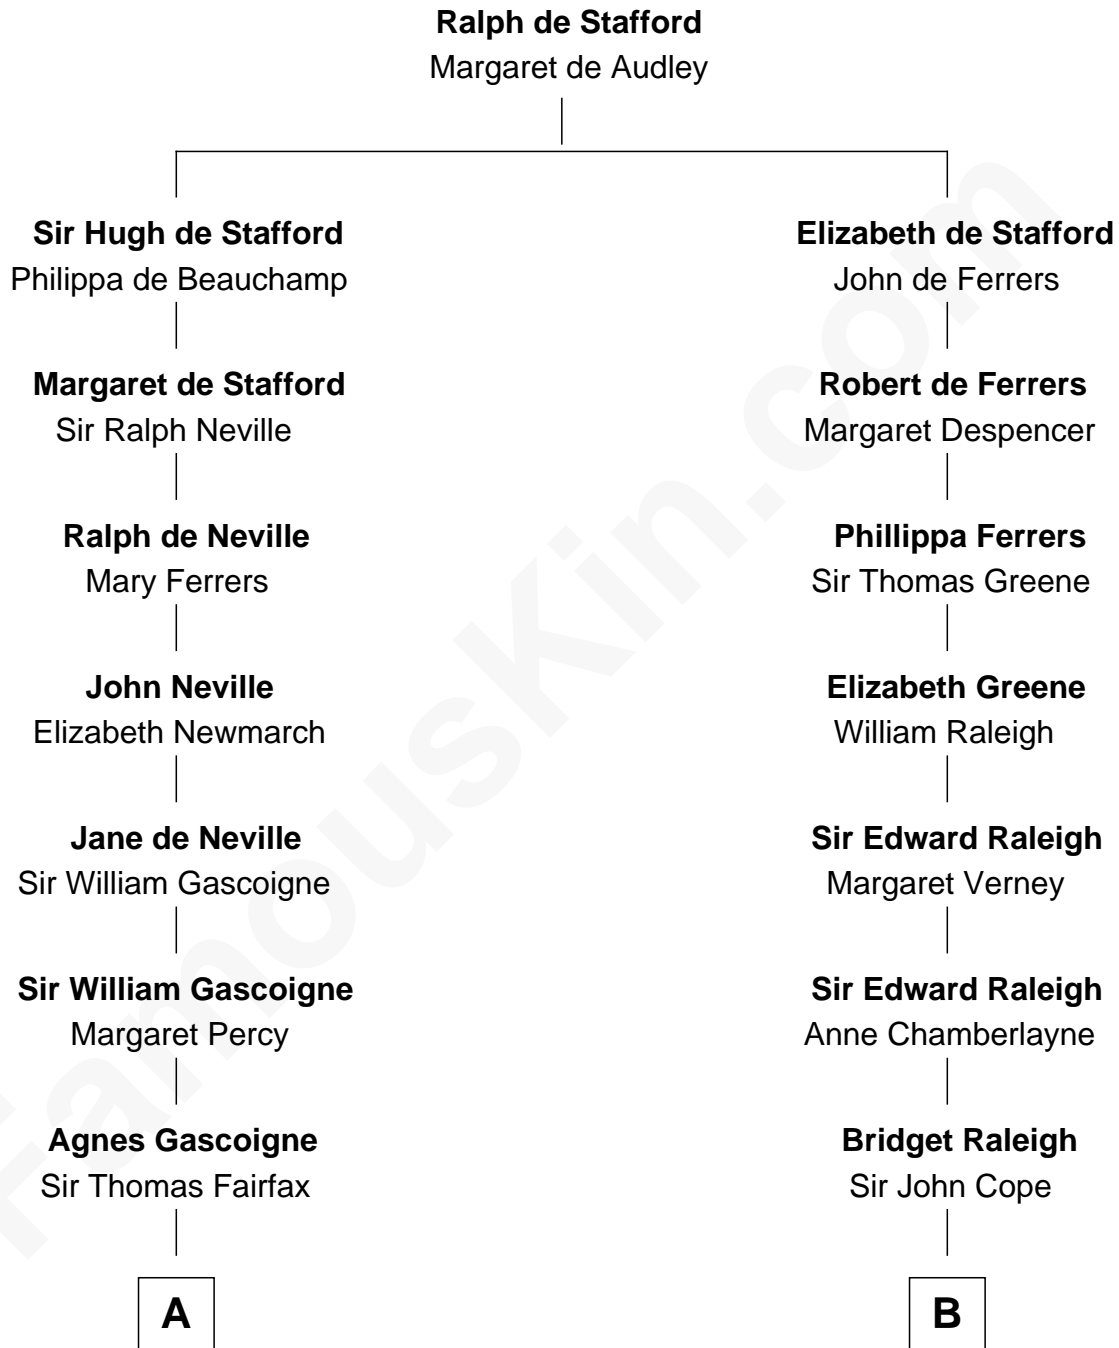

FamousKin.com Relationship Chart of

Guy Ritchie

British Filmmaker

11th cousin 9 times removed of

Jonathan Swift

Author of Gulliver's Travels

C

—
Edith Jane Martineau
Vivian Guy Ouseley McLaughlin

—
Doris Margareta McLaughlin
Stuart John Ritchie

—
John Vivian Ritchie
Amber Mary Parkinson

—
Guy Ritchie
British Filmmaker

FamousKin.com