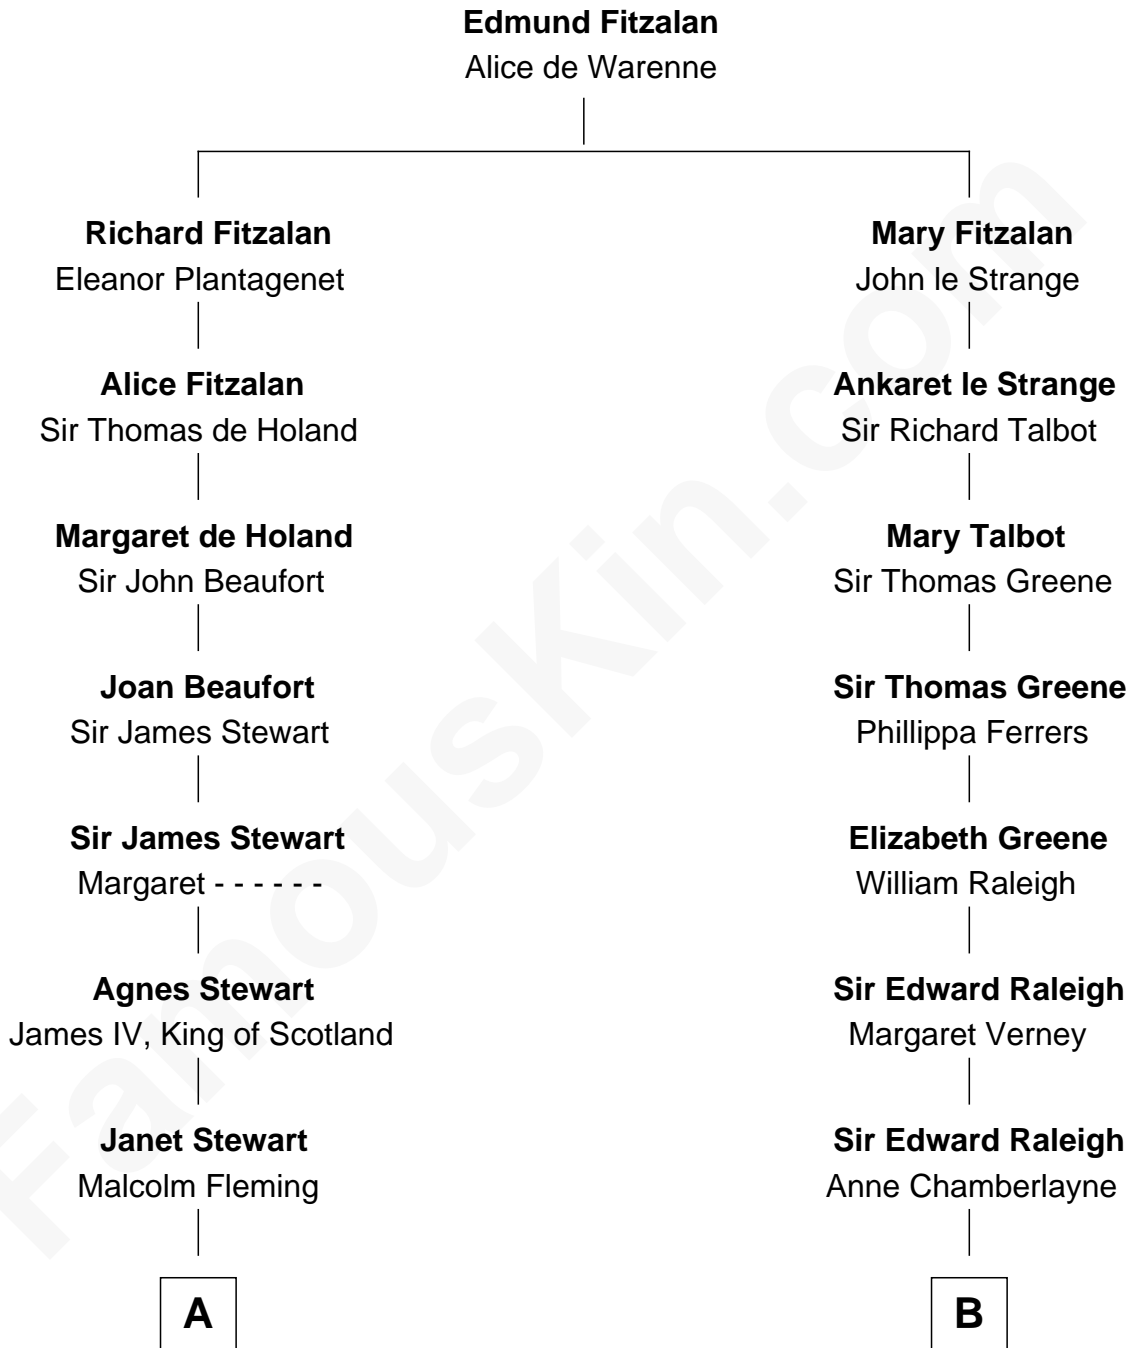

# FamousKin.com Relationship Chart of

**Guy Ritchie**

*British Filmmaker*

12th cousin 8 times removed of

**Jonathan Swift**

*Author of Gulliver's Travels*

**C**

—  
**Vivian Guy Ouseley McLaughlin**

Edith Jane Martineau

—  
**Doris Margareta McLaughlin**

Stuart John Ritchie

—  
**John Vivian Ritchie**

Amber Mary Parkinson

—  
**Guy Ritchie**

*British Filmmaker*

FamousKin.com