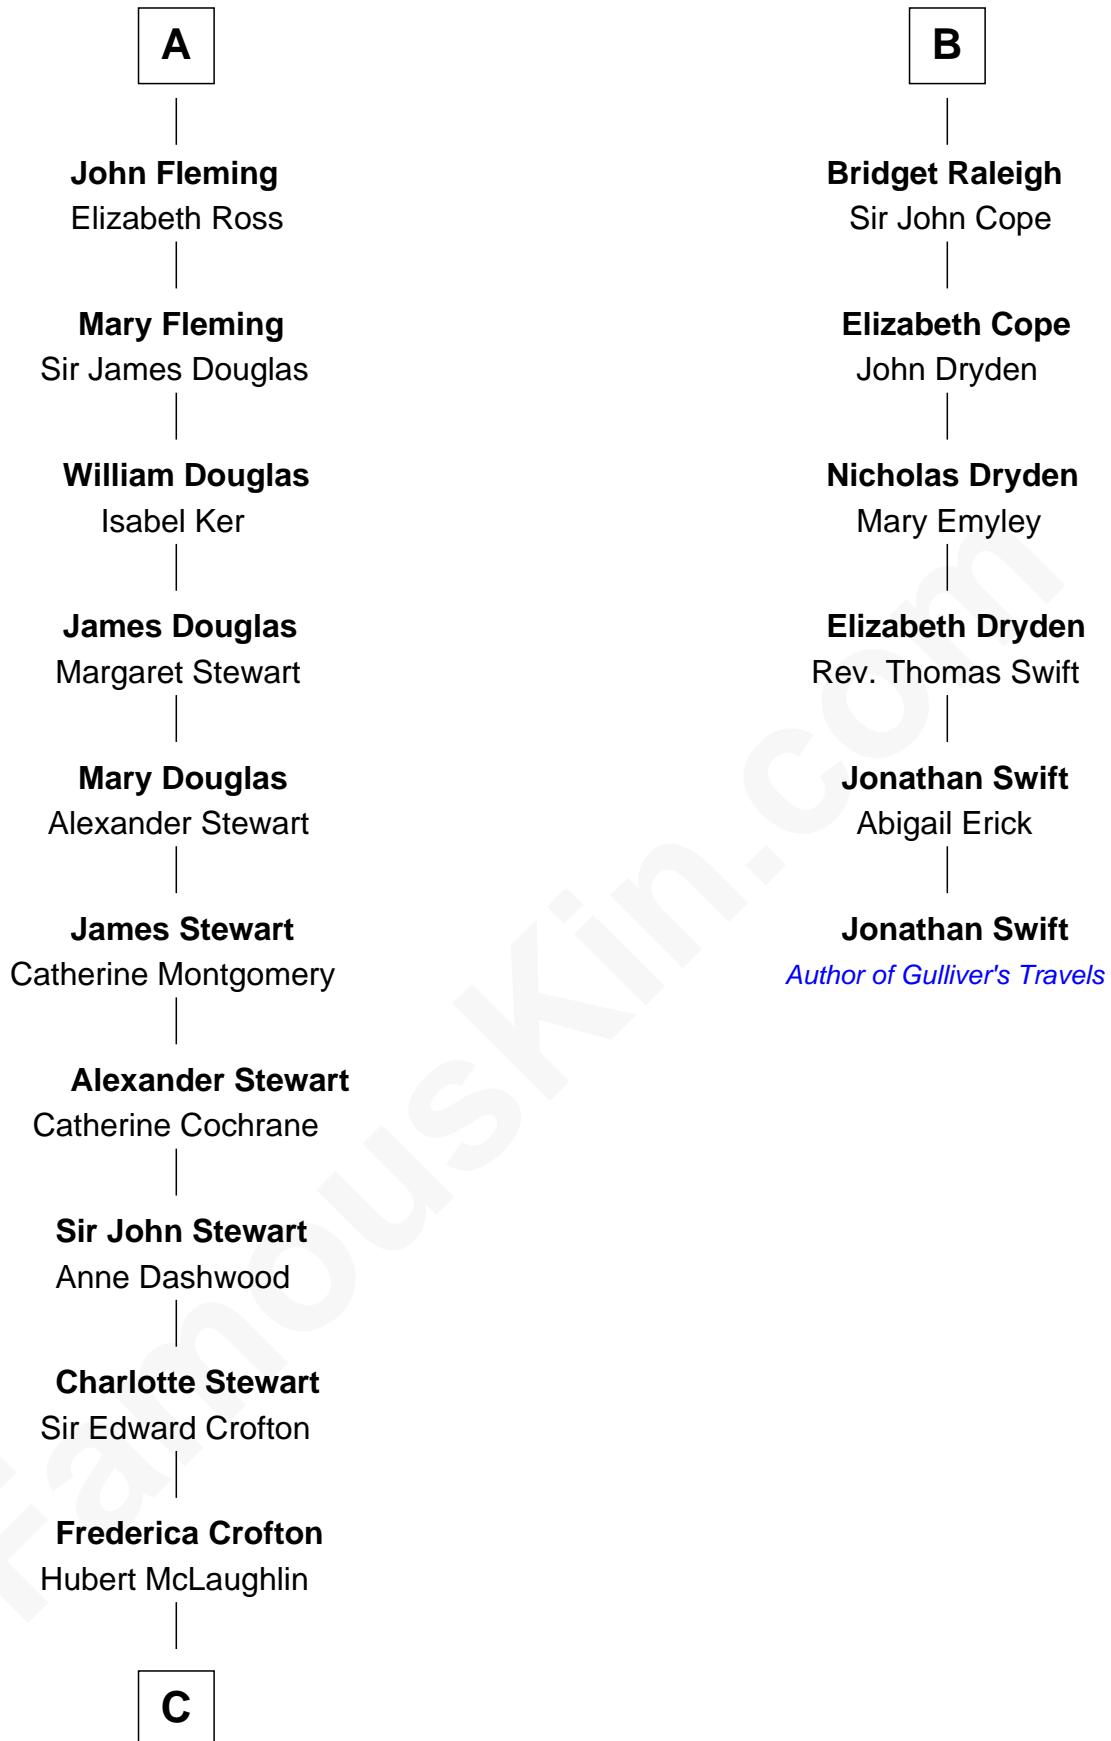

# FamousKin.com Relationship Chart of

**Guy Ritchie**

*British Filmmaker*

12th cousin 8 times removed of

**Jonathan Swift**

*Author of Gulliver's Travels*

**C**

—  
**Vivian Guy Ouseley McLaughlin**

Edith Jane Martineau

—  
**Doris Margareta McLaughlin**

Stuart John Ritchie

—  
**John Vivian Ritchie**

Amber Mary Parkinson

—  
**Guy Ritchie**

*British Filmmaker*

FamousKin.com