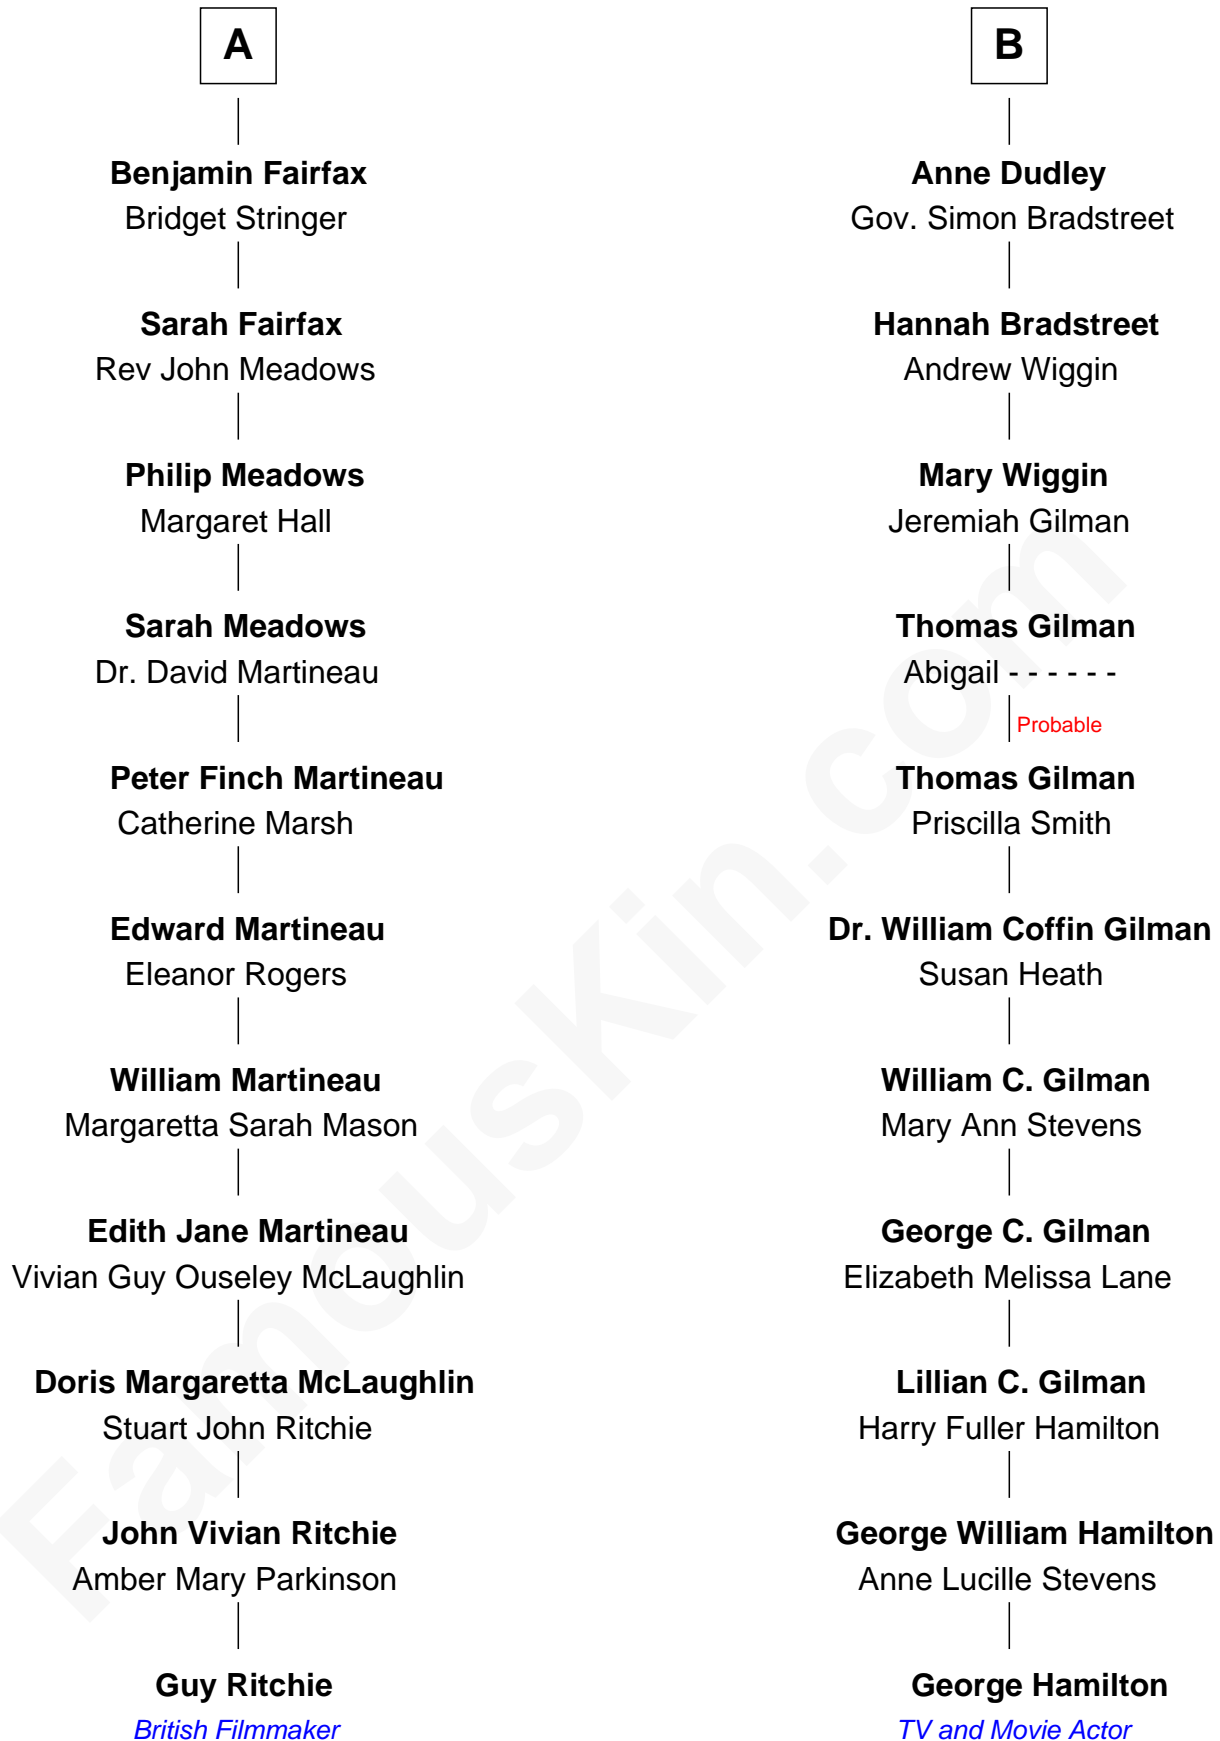

FamousKin.com Relationship Chart of

Guy Ritchie

British Filmmaker

17th cousin of

George Hamilton

TV and Movie Actor

Sir John Berkeley
Elizabeth Betteshorne

Eleanor Berkeley
Sir Richard Poynings

Eleanor Poynings
Sir Henry Percy

Margaret Percy
Sir William Gascoigne

Agnes Gascoigne
Sir Thomas Fairfax

William Fairfax

John Fairfax
Mary Birch

Rev. Benjamin Fairfax
Sarah Galliard

A

Elizabeth Berkeley
Sir John Sutton

Sir Edmund Sutton
Joyce Tiptoft

Sir Edward Sutton
Cecily Willoughby

Sir John Sutton
Cecily Grey

Sir Henry Dudley
----- Ashton

Probable

Roger Dudley
Susanna Thorne

Gov. Thomas Dudley
Dorothy York

B

Guy Ritchie photo by [Georges Biard](#) (CC BY-SA 3.0)

George Hamilton photo by [Angela George](#) (CC BY-SA 3.0)