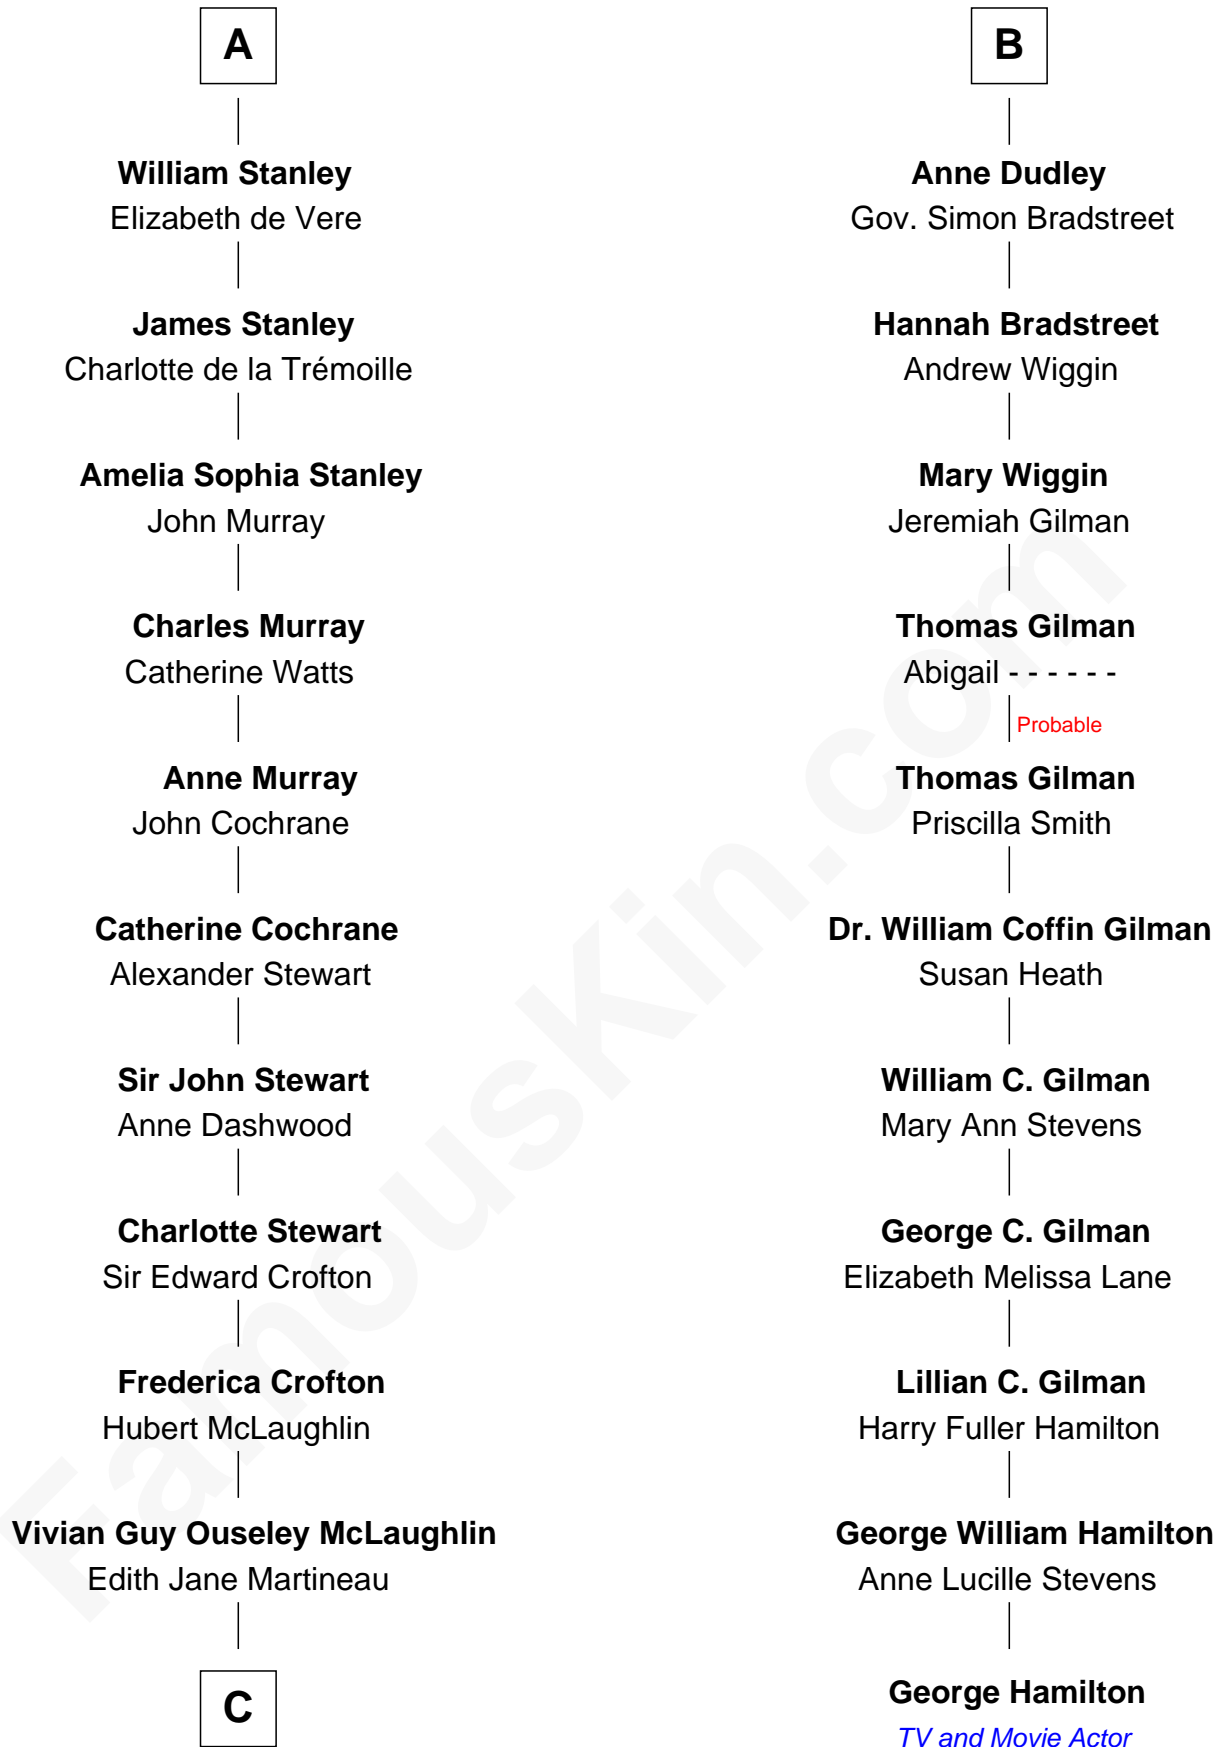

FamousKin.com Relationship Chart of

Guy Ritchie

British Filmmaker

17th cousin 2 times removed of

George Hamilton

TV and Movie Actor

C

—
Doris Margaretta McLaughlin

Stuart John Ritchie

—
John Vivian Ritchie

Amber Mary Parkinson

—
Guy Ritchie

British Filmmaker

FamousKin.com