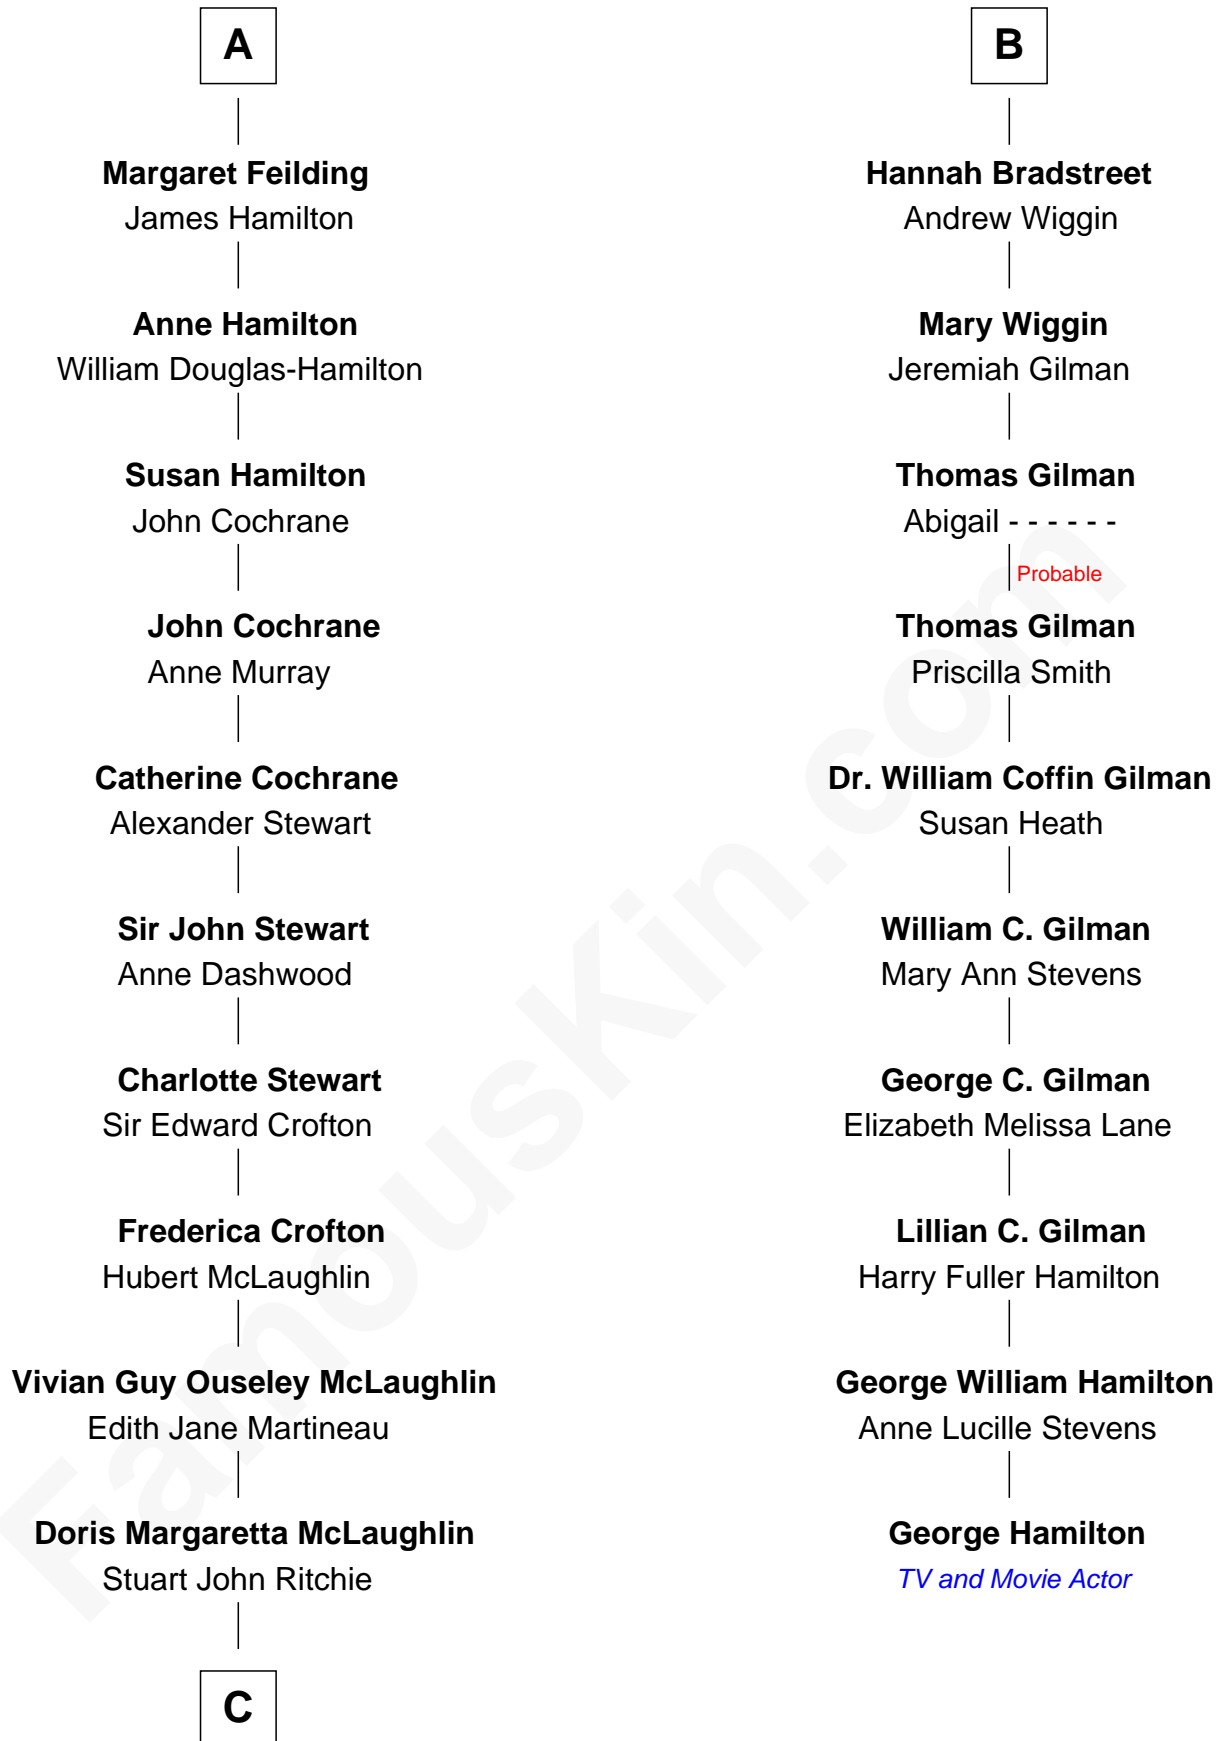

# FamousKin.com Relationship Chart of

**Guy Ritchie**

*British Filmmaker*

16th cousin 2 times removed of

**George Hamilton**

*TV and Movie Actor*

**Sir Richard Neville**

Alice Montagu

**Alice de Neville**  
Sir Henry FitzHugh

**Elizabeth FitzHugh**  
Sir William Parr

**William Parr**  
Mary Salisbury

**Maud Parr**  
Sir Ralph Lane

**Dorothy Lane**  
Sir William Feilding

**Basil Feilding**  
Elizabeth Aston

**William Feilding**  
Susan Villiers

**A**

**Katherine Neville**  
William Bonville

**Cecily Bonville**  
Thomas Grey

**Cecily Grey**  
Sir John Sutton

**Sir Henry Dudley**  
----- Ashton  
*Probable*

**Roger Dudley**  
Susanna Thorne

**Gov. Thomas Dudley**  
Dorothy York

**Anne Dudley**  
Gov. Simon Bradstreet

**B**

C

John Vivian Ritchie  
Amber Mary Parkinson

Guy Ritchie  
*British Filmmaker*

FamousKin.com