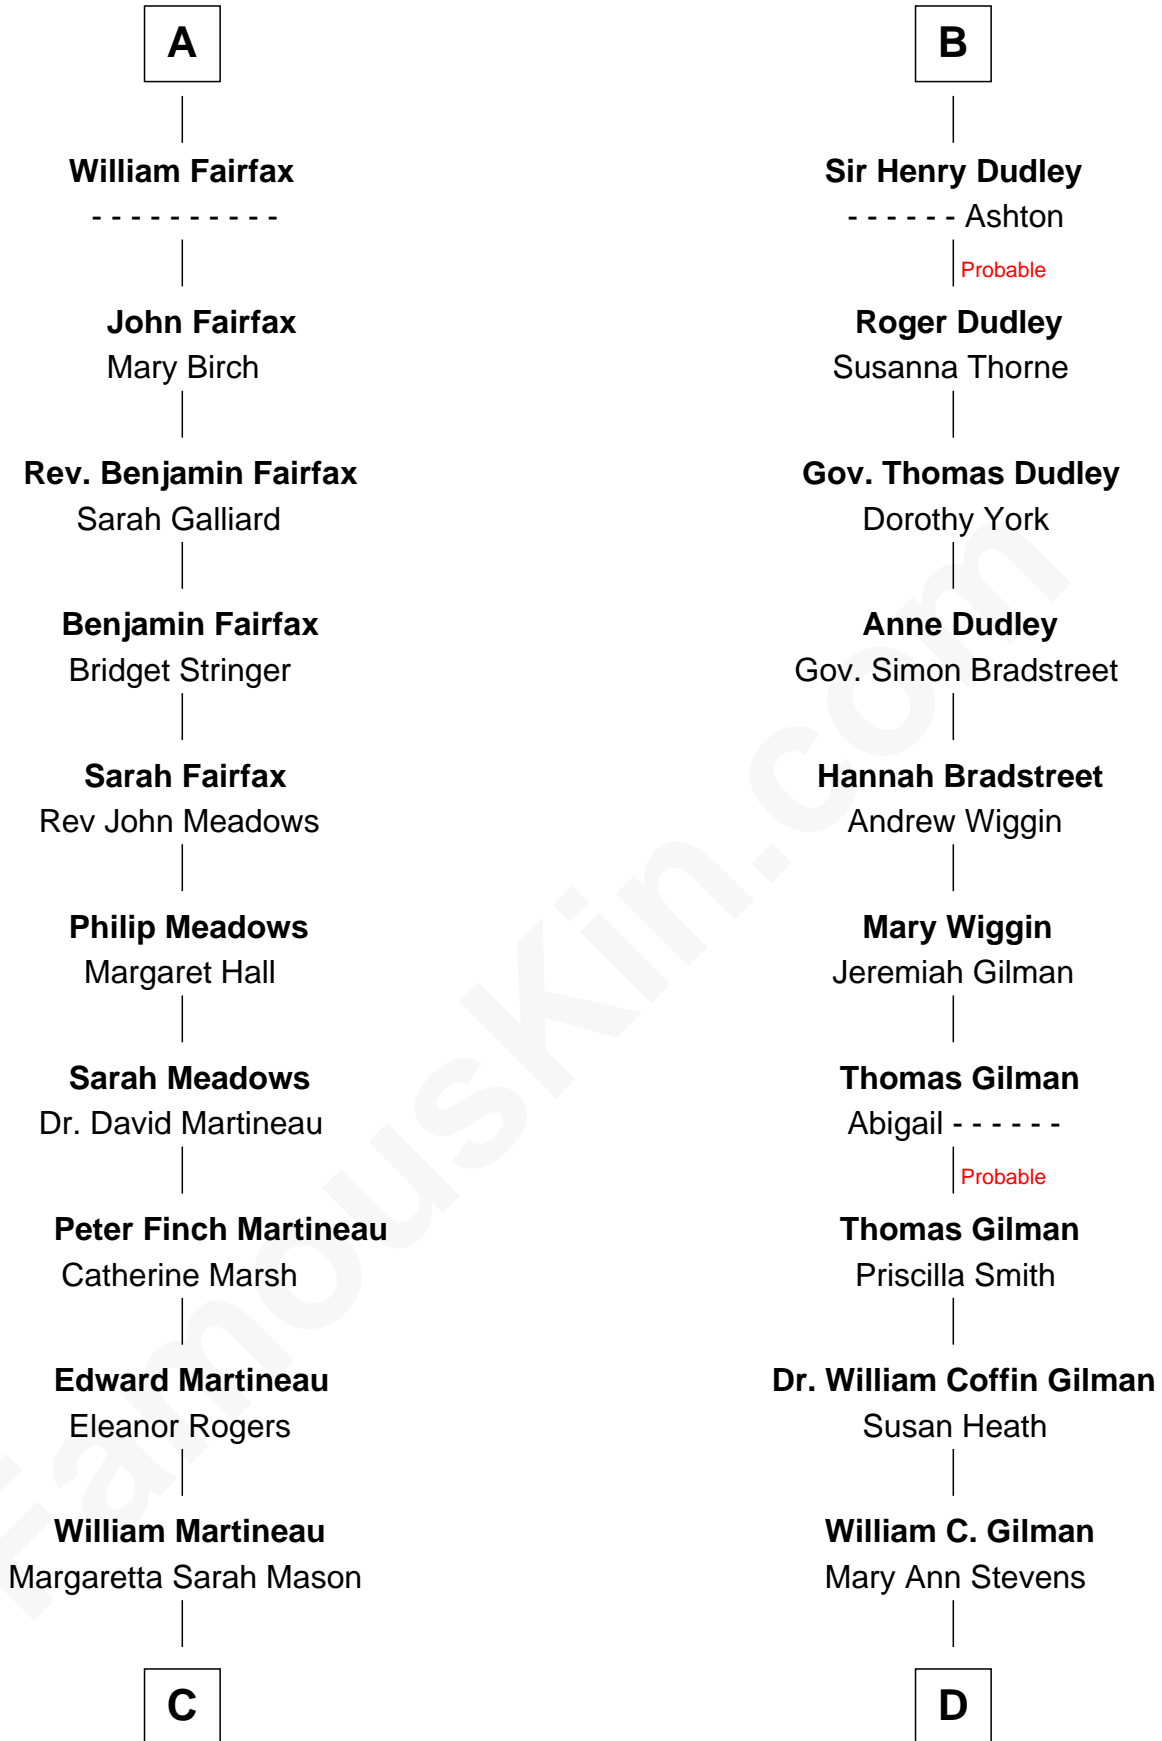

# FamousKin.com Relationship Chart of

**Guy Ritchie**

*British Filmmaker*

20th cousin of

**George Hamilton**

*TV and Movie Actor*

**Ralph de Stafford**

Margaret de Audley

**Sir Hugh de Stafford**  
Philippa de Beauchamp

**Margaret de Stafford**  
Sir Ralph Neville

**Ralph de Neville**  
Mary Ferrers

**John Neville**  
Elizabeth Newmarch

**Jane de Neville**  
Sir William Gascoigne

**Sir William Gascoigne**  
Margaret Percy

**Agnes Gascoigne**  
Sir Thomas Fairfax

**A**

**Beatrice de Stafford**  
Thomas de Ros

**Margaret de Ros**  
Sir Reynold Grey

**Margaret Grey**  
Sir William Bonville

**William Bonville**  
Elizabeth Harington

**William Bonville**  
Katherine Neville

**Cecily Bonville**  
Thomas Grey

**Cecily Grey**  
Sir John Sutton

**B**

**C**

**Edith Jane Martineau**  
Vivian Guy Ouseley McLaughlin