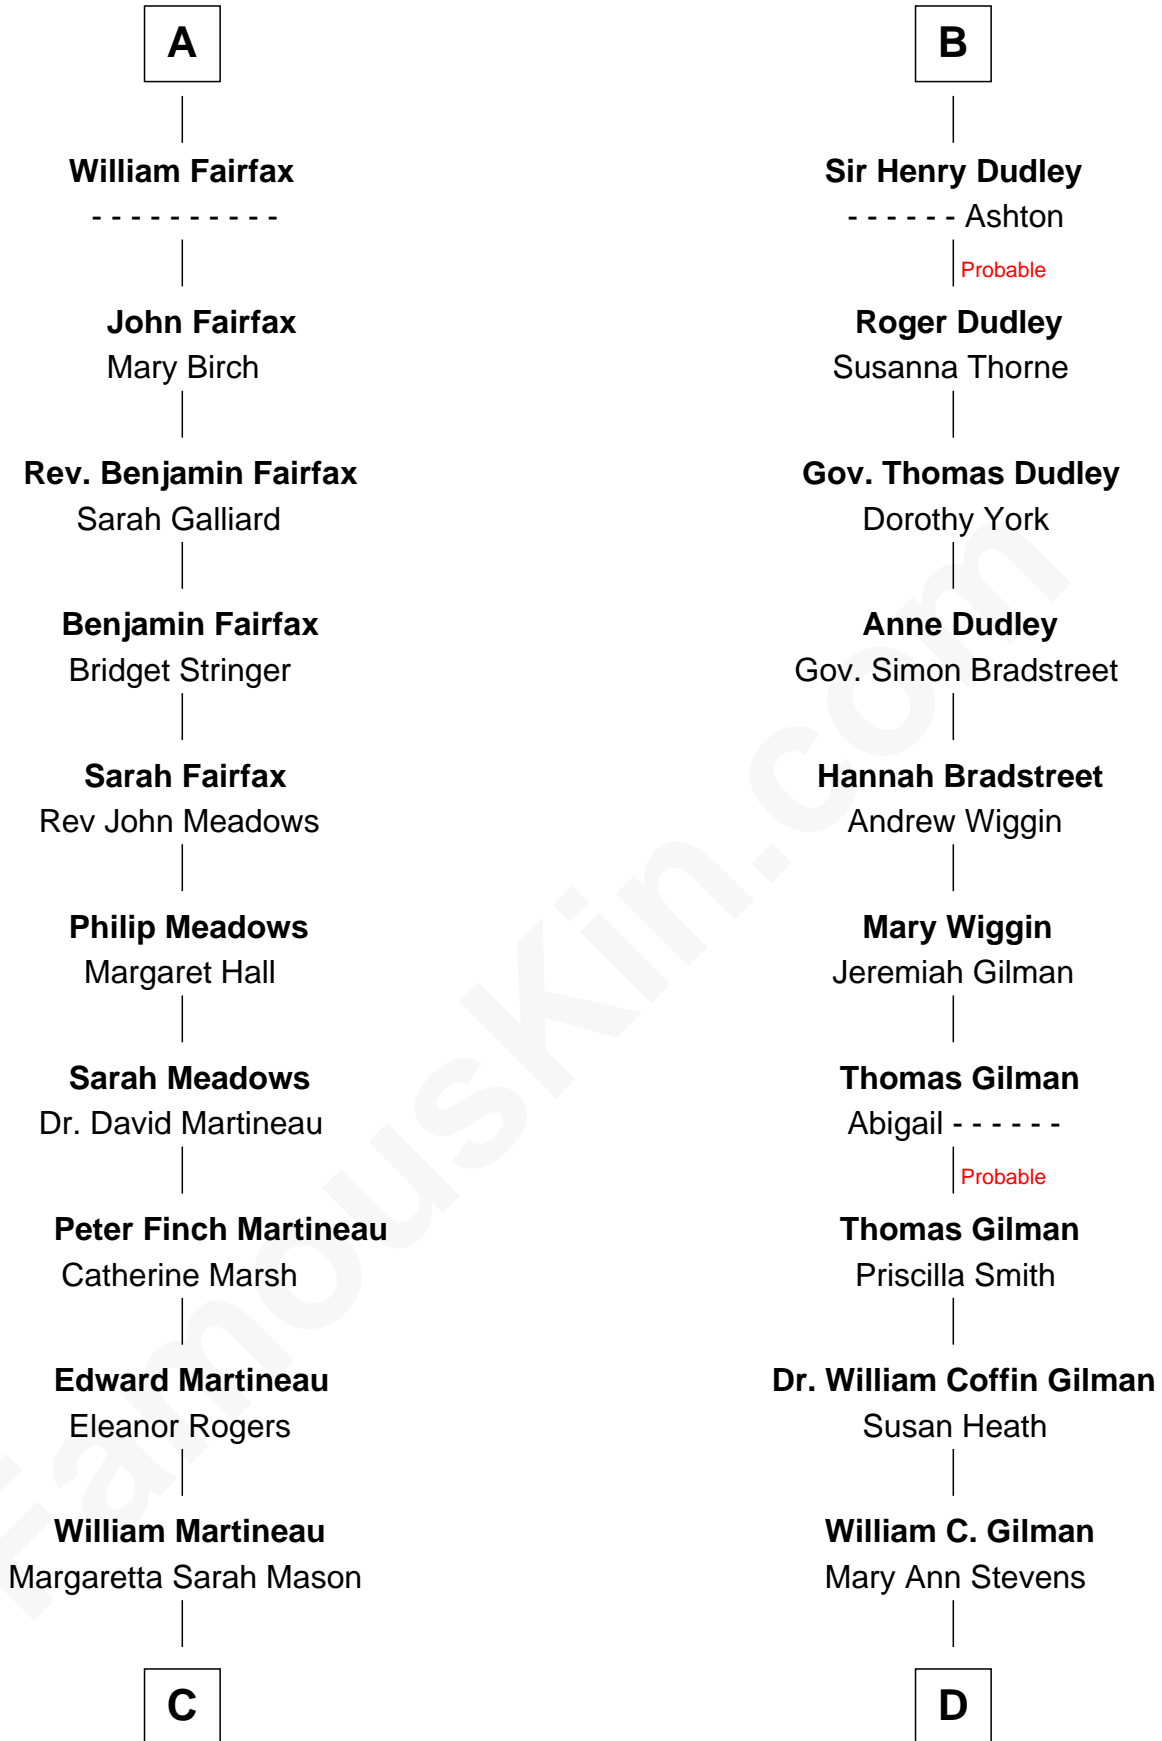

FamousKin.com Relationship Chart of

Guy Ritchie

British Filmmaker

20th cousin of

George Hamilton

TV and Movie Actor

Sir Hugh I de Audley

Iseult de Mortimer

C

Edith Jane Martineau
Vivian Guy Ouseley McLaughlin

Doris Margaretta McLaughlin
Stuart John Ritchie

John Vivian Ritchie
Amber Mary Parkinson

Guy Ritchie
British Filmmaker

D

George C. Gilman
Elizabeth Melissa Lane

Lillian C. Gilman
Harry Fuller Hamilton

George William Hamilton
Anne Lucille Stevens

George Hamilton
TV and Movie Actor