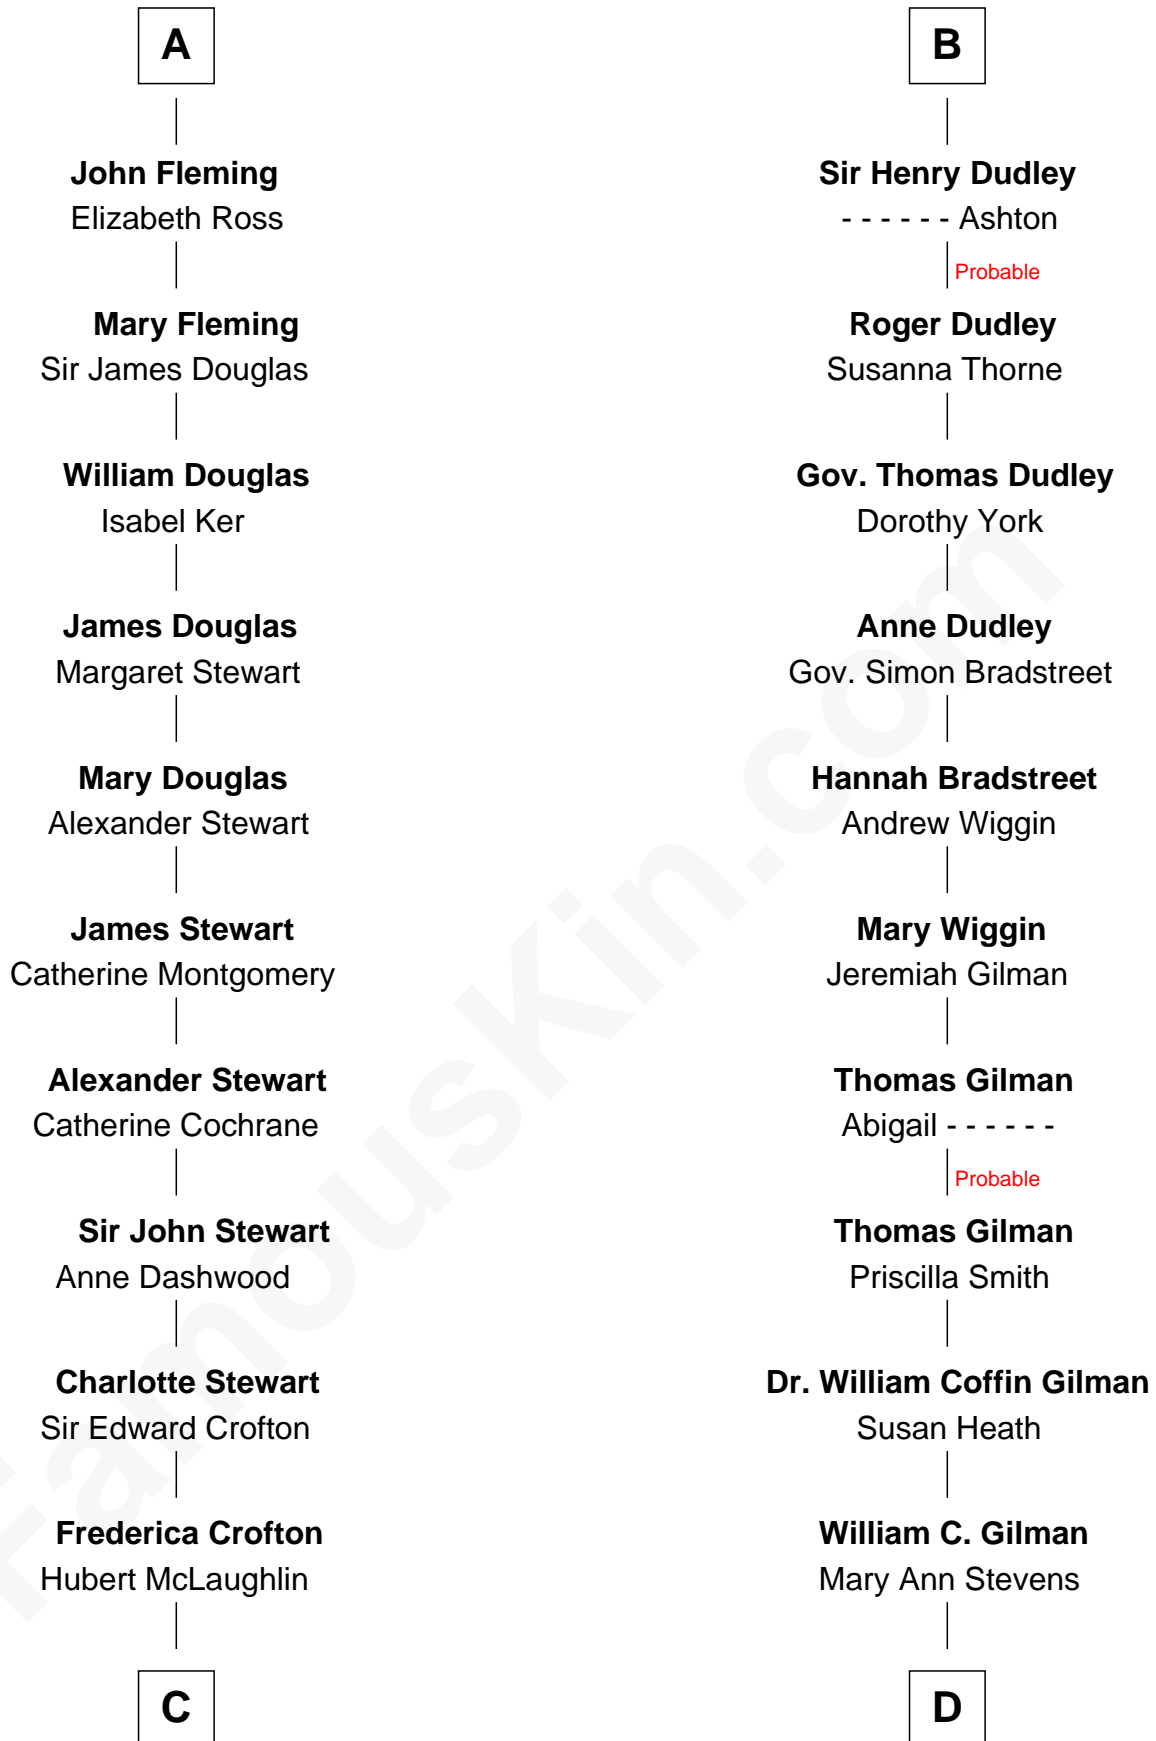

# FamousKin.com Relationship Chart of

**Guy Ritchie**

*British Filmmaker*

20th cousin of

**George Hamilton**

*TV and Movie Actor*

**Edmund Fitzalan**

Alice de Warenne

**C**

**Vivian Guy Ouseley McLaughlin**

Edith Jane Martineau

**Doris Margaretta McLaughlin**

Stuart John Ritchie

**John Vivian Ritchie**

Amber Mary Parkinson

**Guy Ritchie**

*British Filmmaker*

**D**

**George C. Gilman**

Elizabeth Melissa Lane

**Lillian C. Gilman**

Harry Fuller Hamilton

**George William Hamilton**

Anne Lucille Stevens