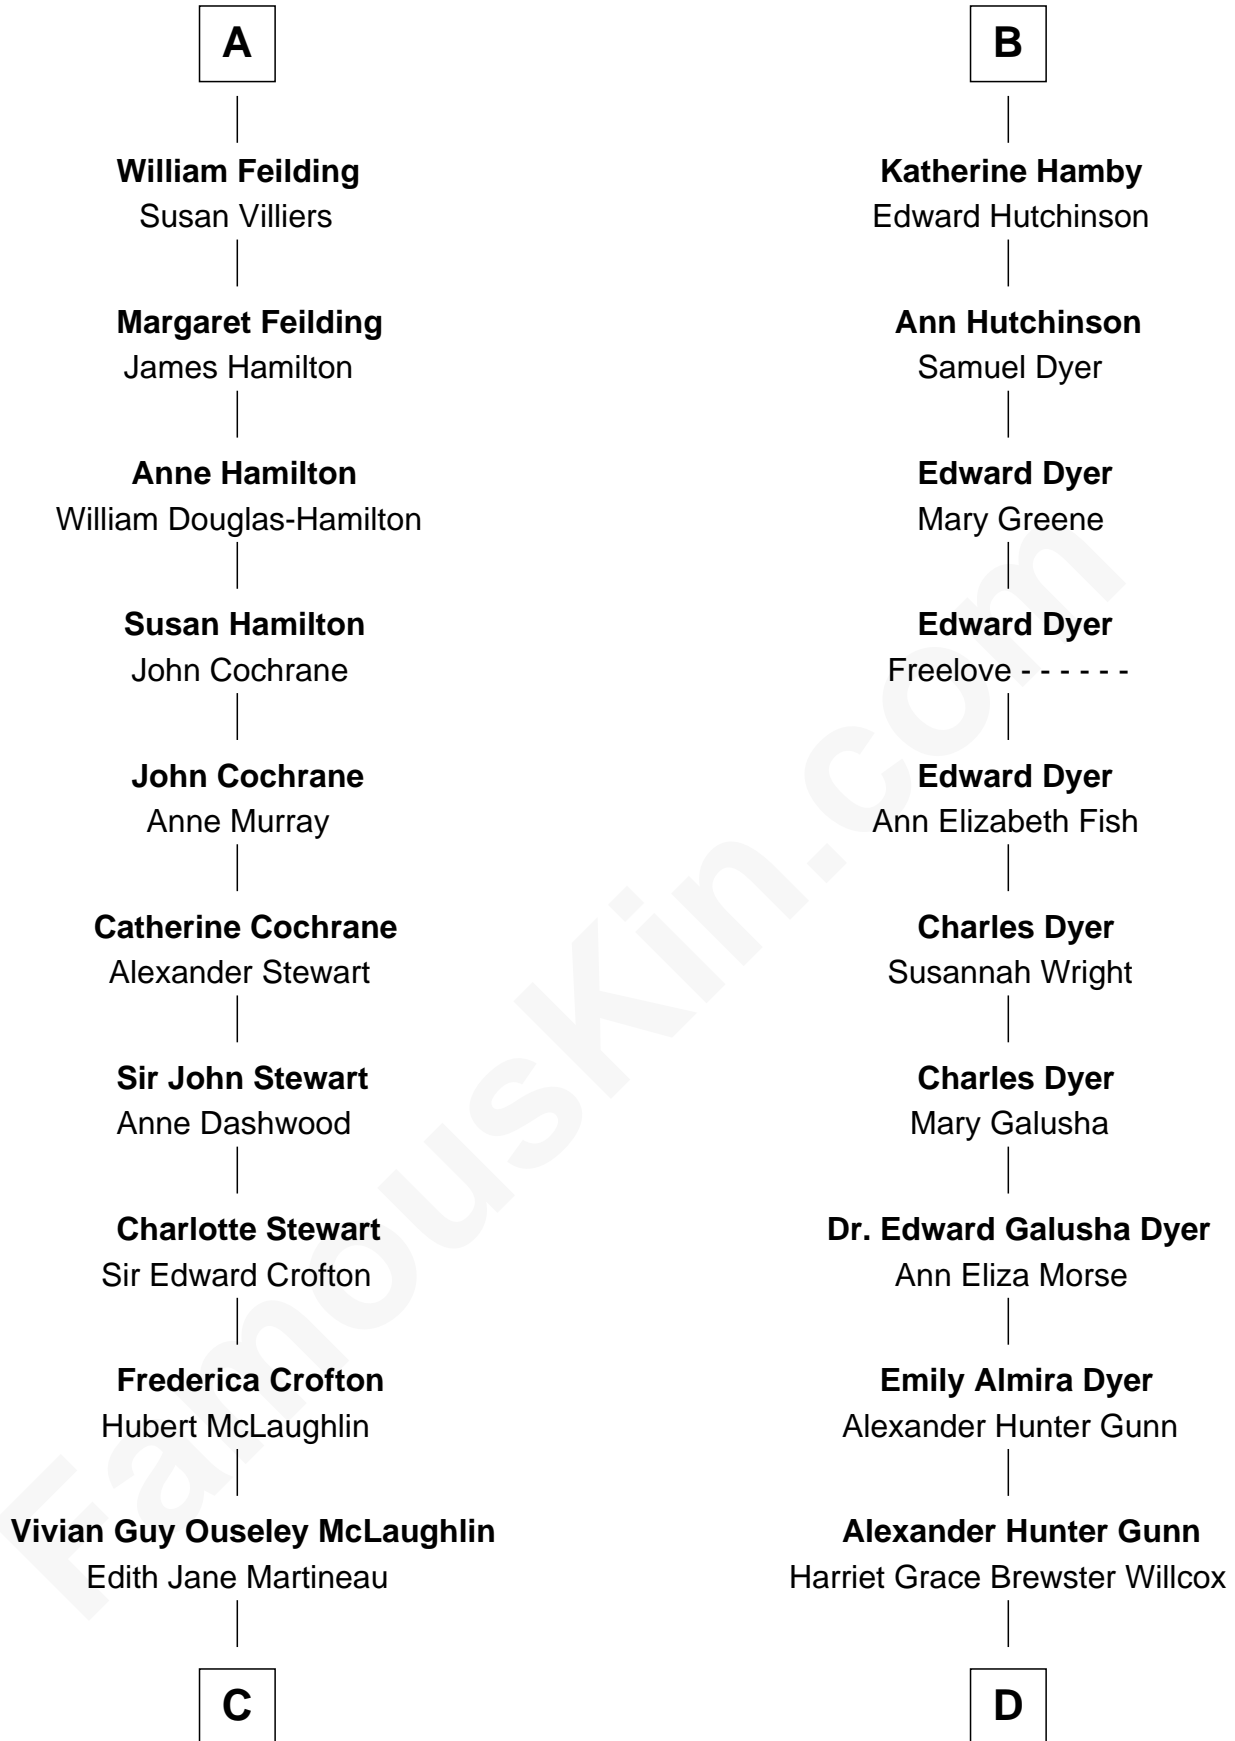

FamousKin.com Relationship Chart of

Guy Ritchie

British Filmmaker

19th cousin of

Elisabeth Shue

TV and Movie Actress

Sir Baldwin Freville

Maude le Scrope

C

Doris Margaretta McLaughlin

Stuart John Ritchie

John Vivian Ritchie

Amber Mary Parkinson

Guy Ritchie

British Filmmaker

D

Mary Brewster Gunn

Adoniram Judson Wells

Anne Brewster Wells

James William Shue

Elisabeth Shue

TV and Movie Actress