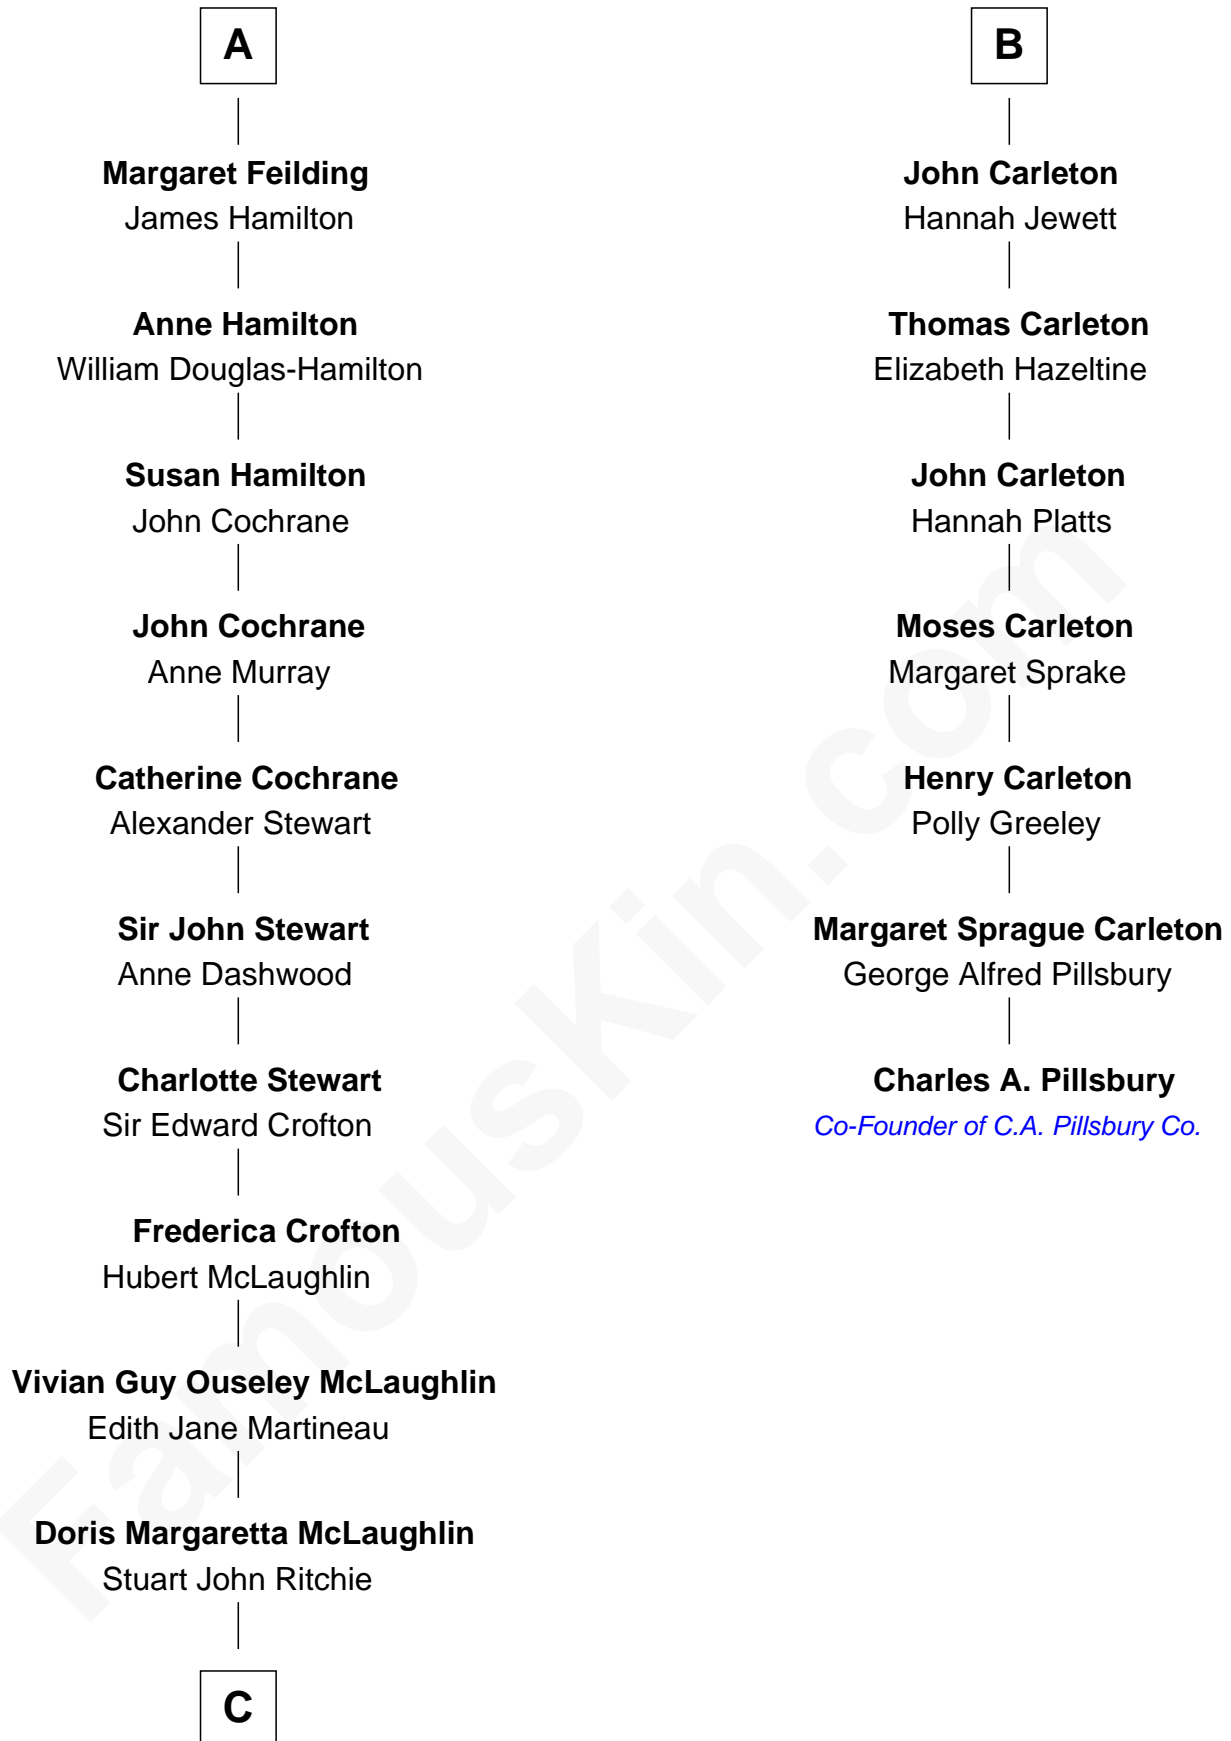

FamousKin.com Relationship Chart of

Guy Ritchie

British Filmmaker

13th cousin 5 times removed of

Charles A. Pillsbury

Co-Founder of C.A. Pillsbury Co.

Sir William FitzHugh

Margery Willoughby

Sir Henry FitzHugh

Alice de Neville

Elizabeth FitzHugh

Sir William Parr

William Parr

Mary Salisbury

Maud Parr

Sir Ralph Lane

Dorothy Lane

Sir William Feilding

Basil Feilding

Elizabeth Aston

William Feilding

Susan Villiers

A

Lora FitzHugh

Marie - - - - -

Lancelot Newton

Mary Lee

Ellen Newton

Edward Carleton

B

C

—
John Vivian Ritchie
Amber Mary Parkinson