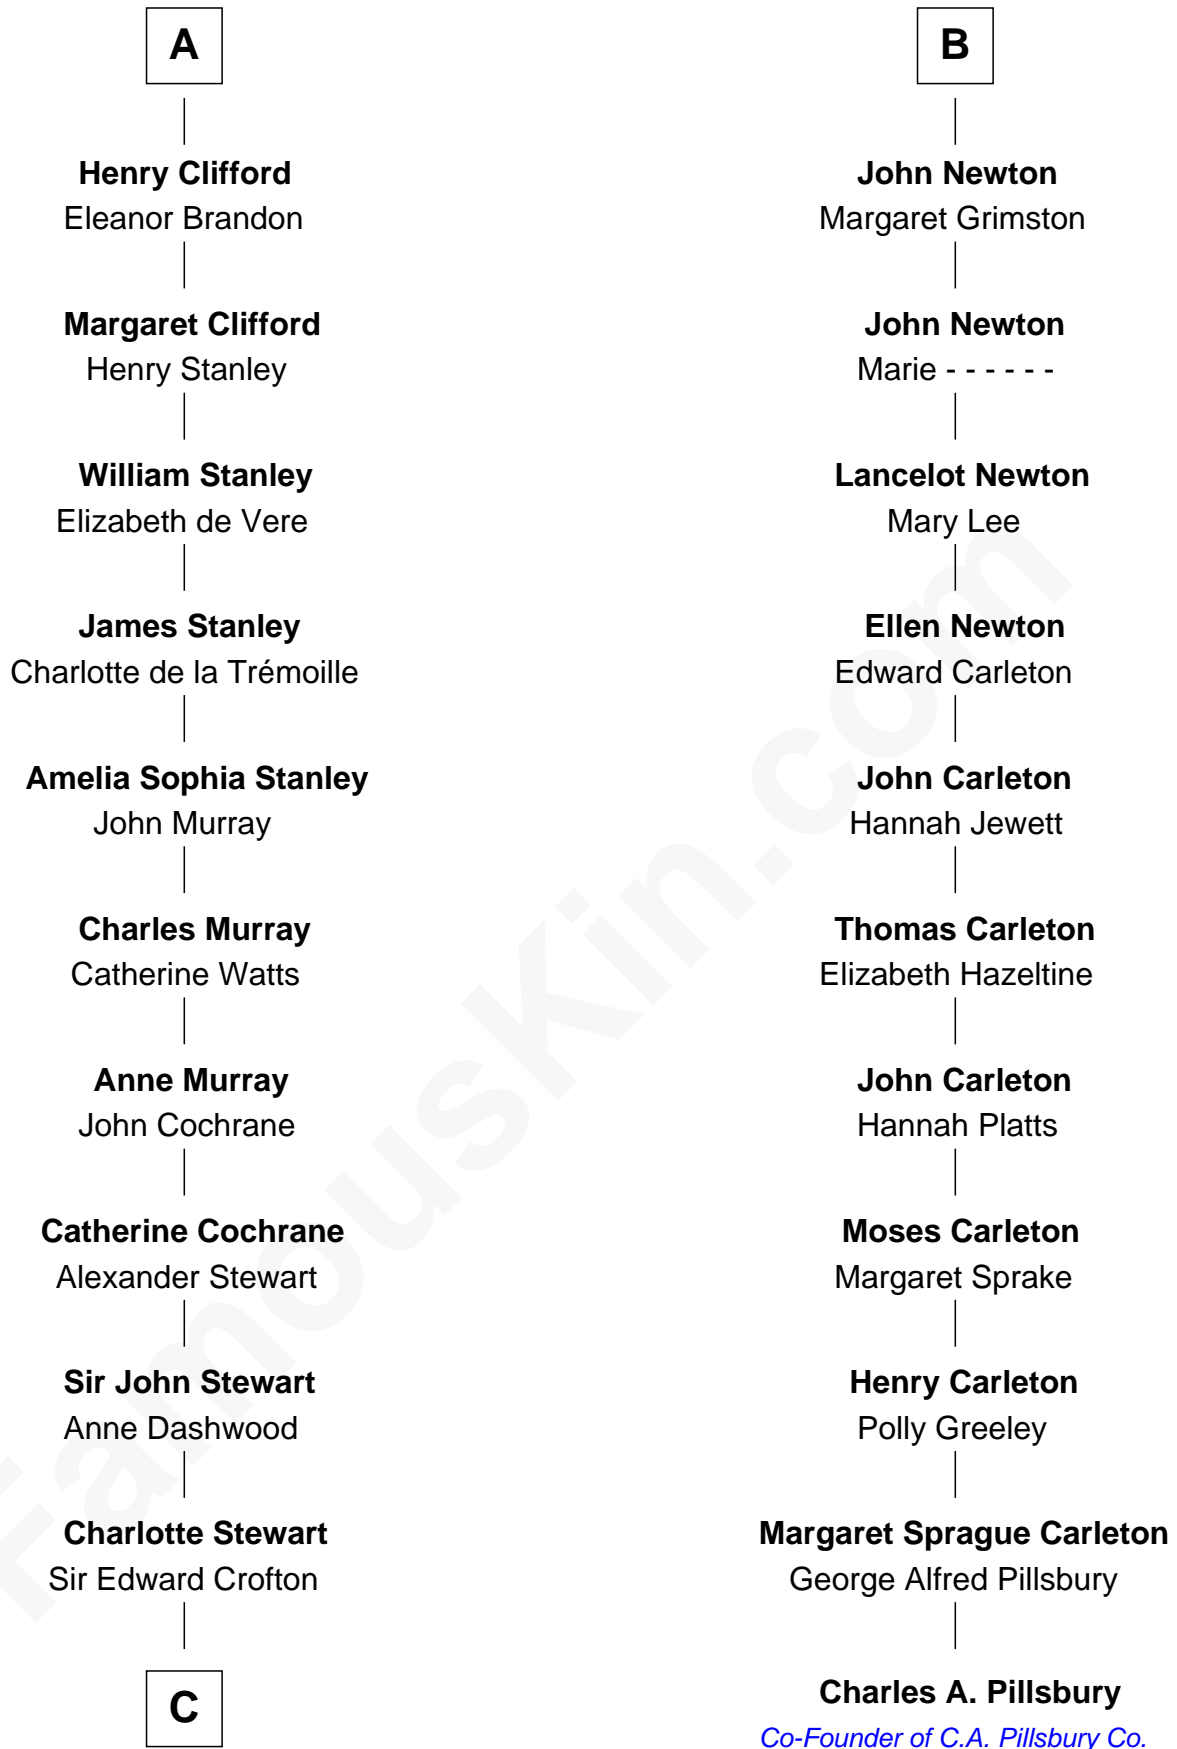

# FamousKin.com Relationship Chart of

**Guy Ritchie**

*British Filmmaker*

17th cousin 4 times removed of

**Charles A. Pillsbury**

*Co-Founder of C.A. Pillsbury Co.*

**Sir John Marmion**

Maud de Furnival