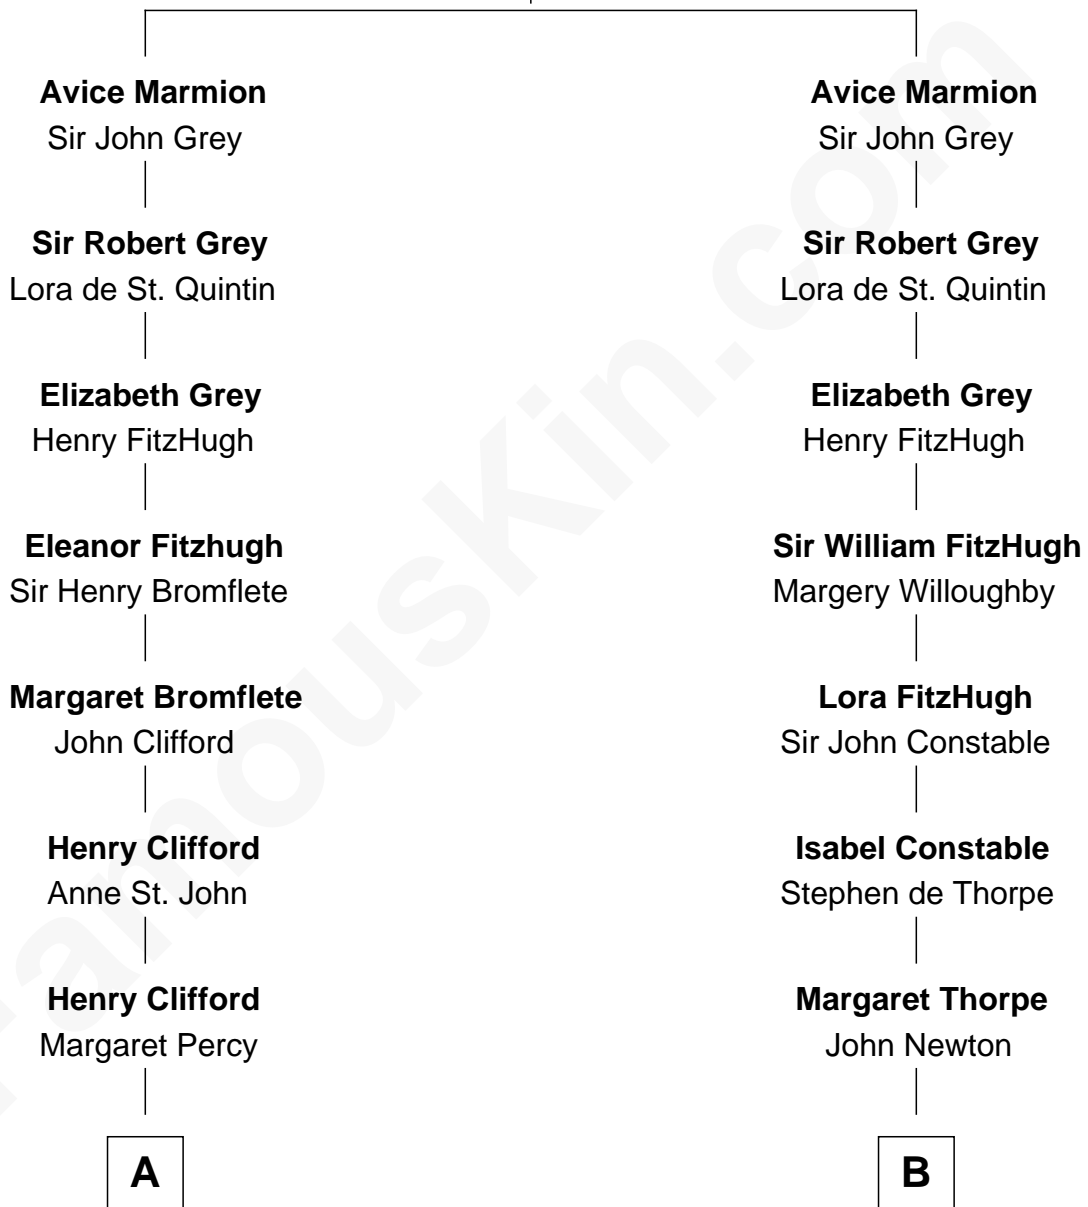

# FamousKin.com Relationship Chart of

**Guy Ritchie**

*British Filmmaker*

17th cousin 4 times removed of

**Charles A. Pillsbury**

*Co-Founder of C.A. Pillsbury Co.*

**Sir John Marmion**

Maud de Furnival

**C**

Frederica Crofton

Hubert McLaughlin

Vivian Guy Ouseley McLaughlin

Edith Jane Martineau

Doris Margaretta McLaughlin

Stuart John Ritchie

John Vivian Ritchie

Amber Mary Parkinson

**Guy Ritchie**

*British Filmmaker*