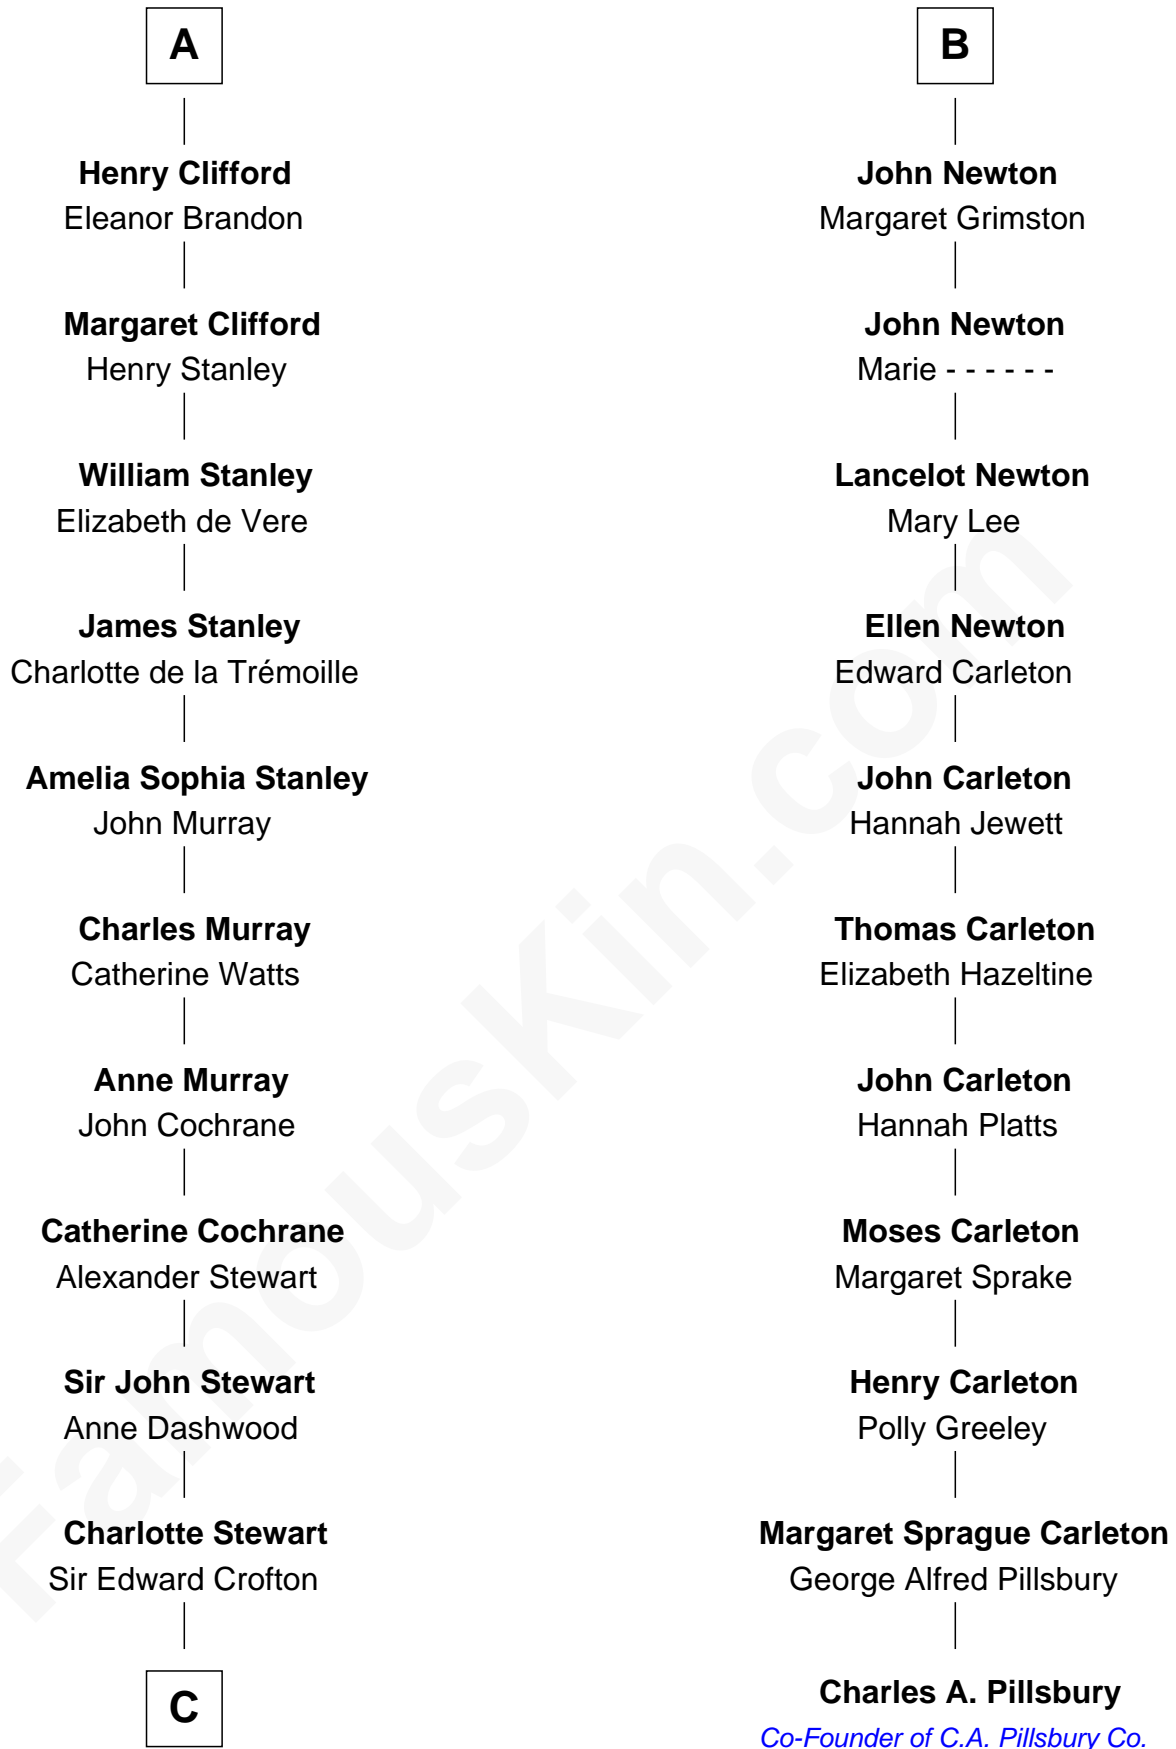

FamousKin.com

Relationship Chart of

Guy Ritchie

British Filmmaker

17th cousin 4 times removed of

Charles A. Pillsbury

Co-Founder of C.A. Pillsbury Co.

C