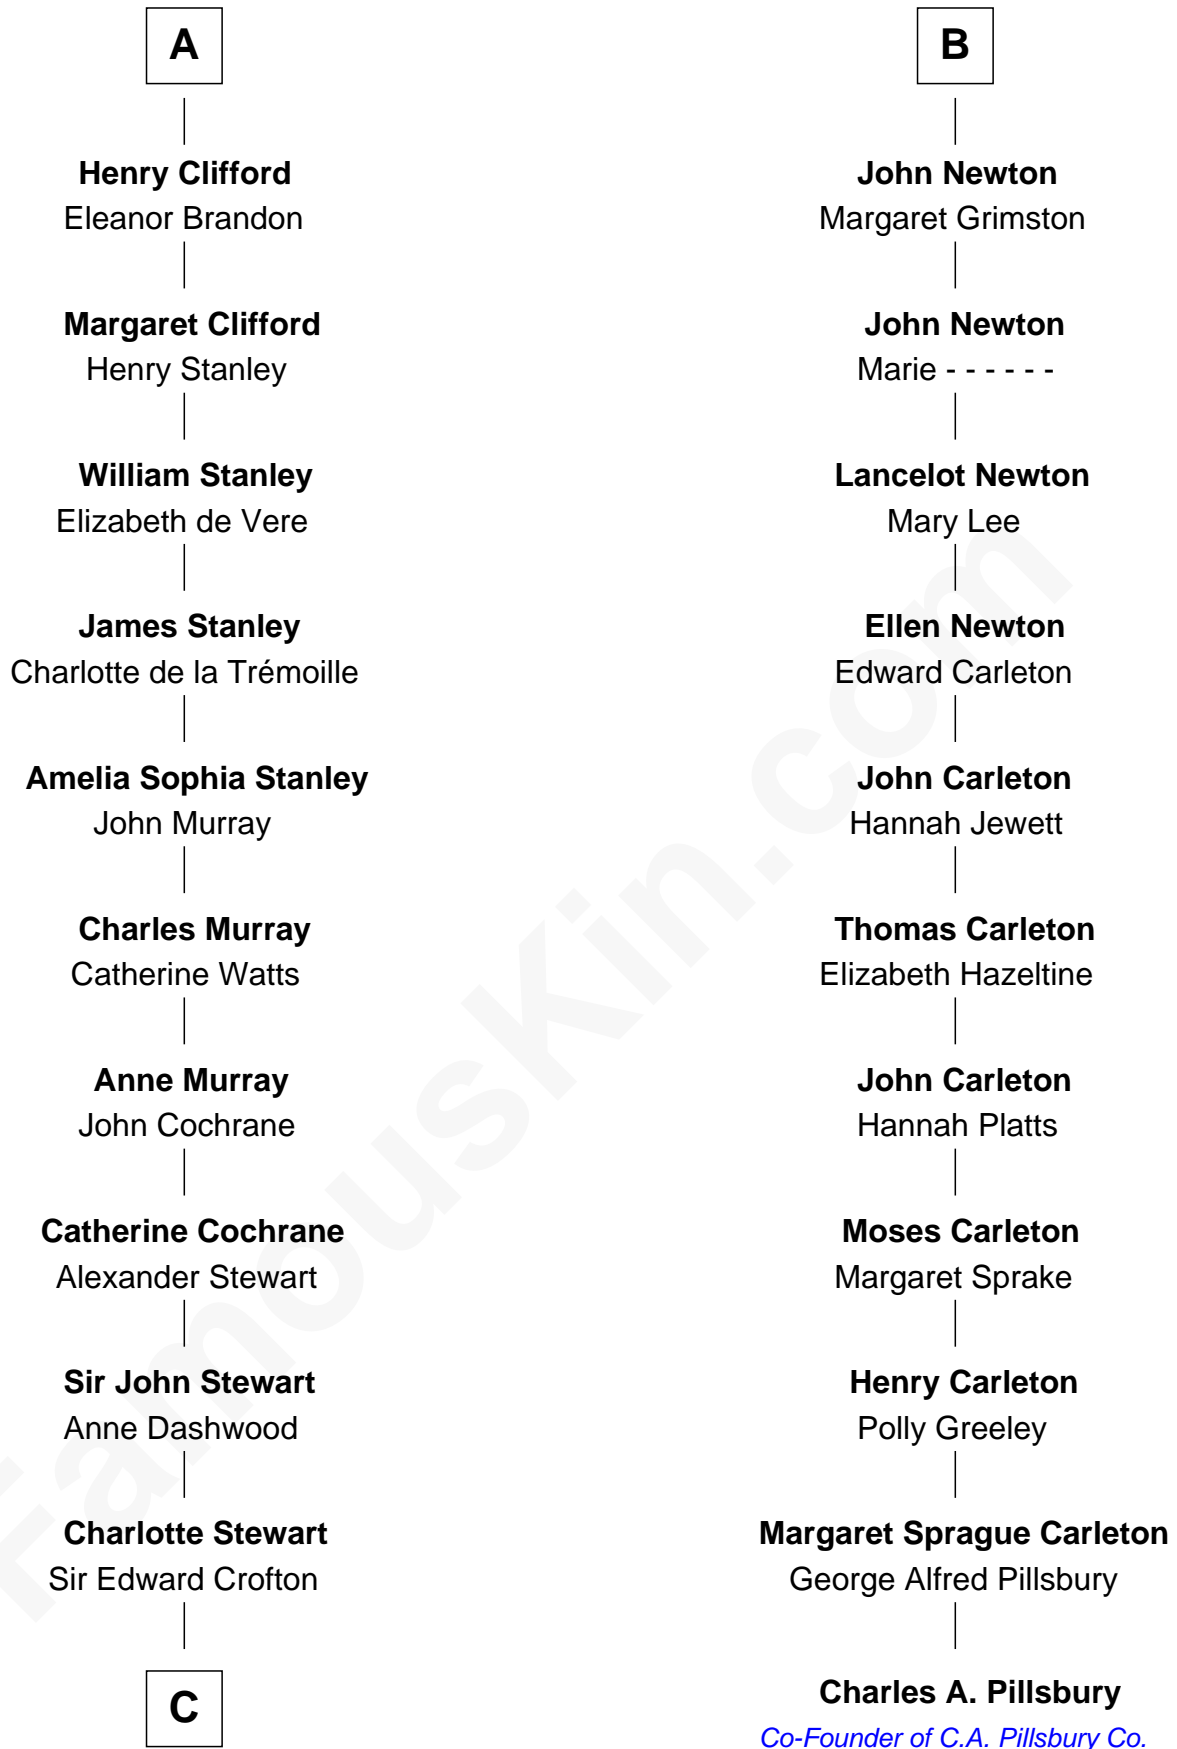

FamousKin.com Relationship Chart of

Guy Ritchie

British Filmmaker

17th cousin 4 times removed of

Charles A. Pillsbury

Co-Founder of C.A. Pillsbury Co.

Sir John Bulmer

C