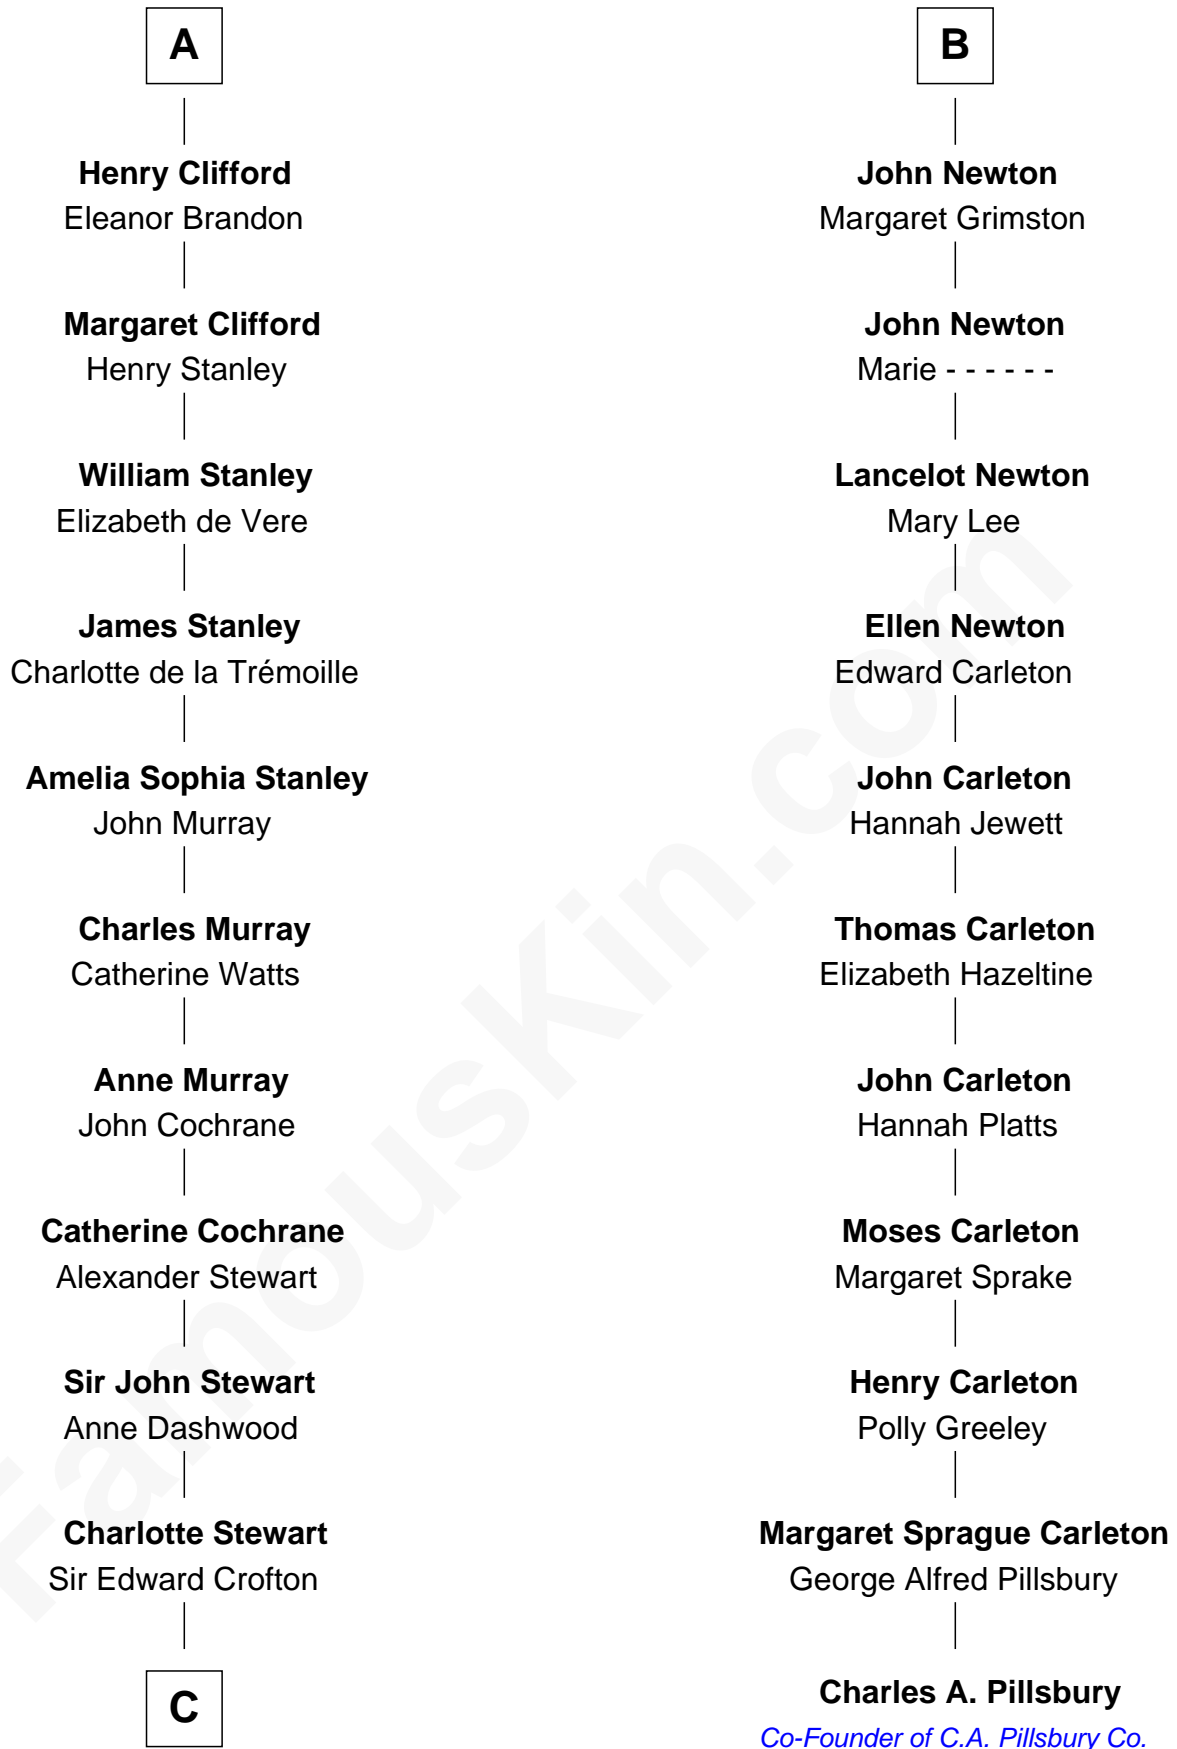

FamousKin.com Relationship Chart of

Guy Ritchie

British Filmmaker

17th cousin 4 times removed of

Charles A. Pillsbury

Co-Founder of C.A. Pillsbury Co.

Sir Geoffrey le Scrope

Ivetta de Ros