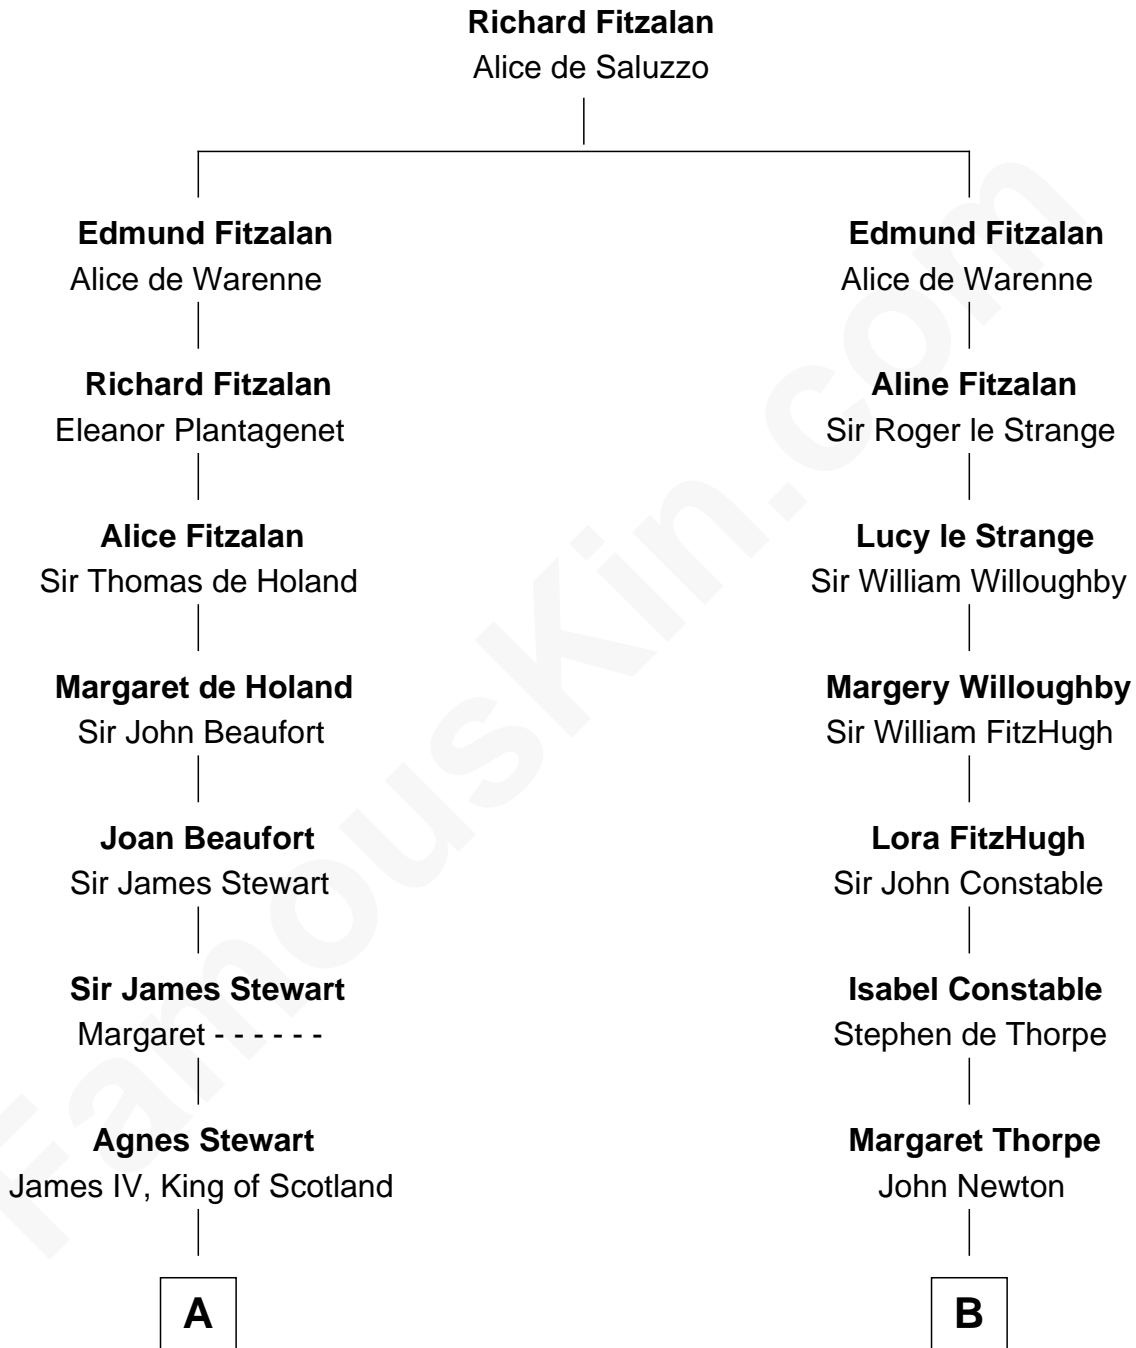

FamousKin.com Relationship Chart of

Guy Ritchie

British Filmmaker

17th cousin 4 times removed of

Charles A. Pillsbury

Co-Founder of C.A. Pillsbury Co.

C

Frederica Crofton

Hubert McLaughlin

Vivian Guy Ouseley McLaughlin

Edith Jane Martineau

Doris Margaretta McLaughlin

Stuart John Ritchie

John Vivian Ritchie

Amber Mary Parkinson

Guy Ritchie