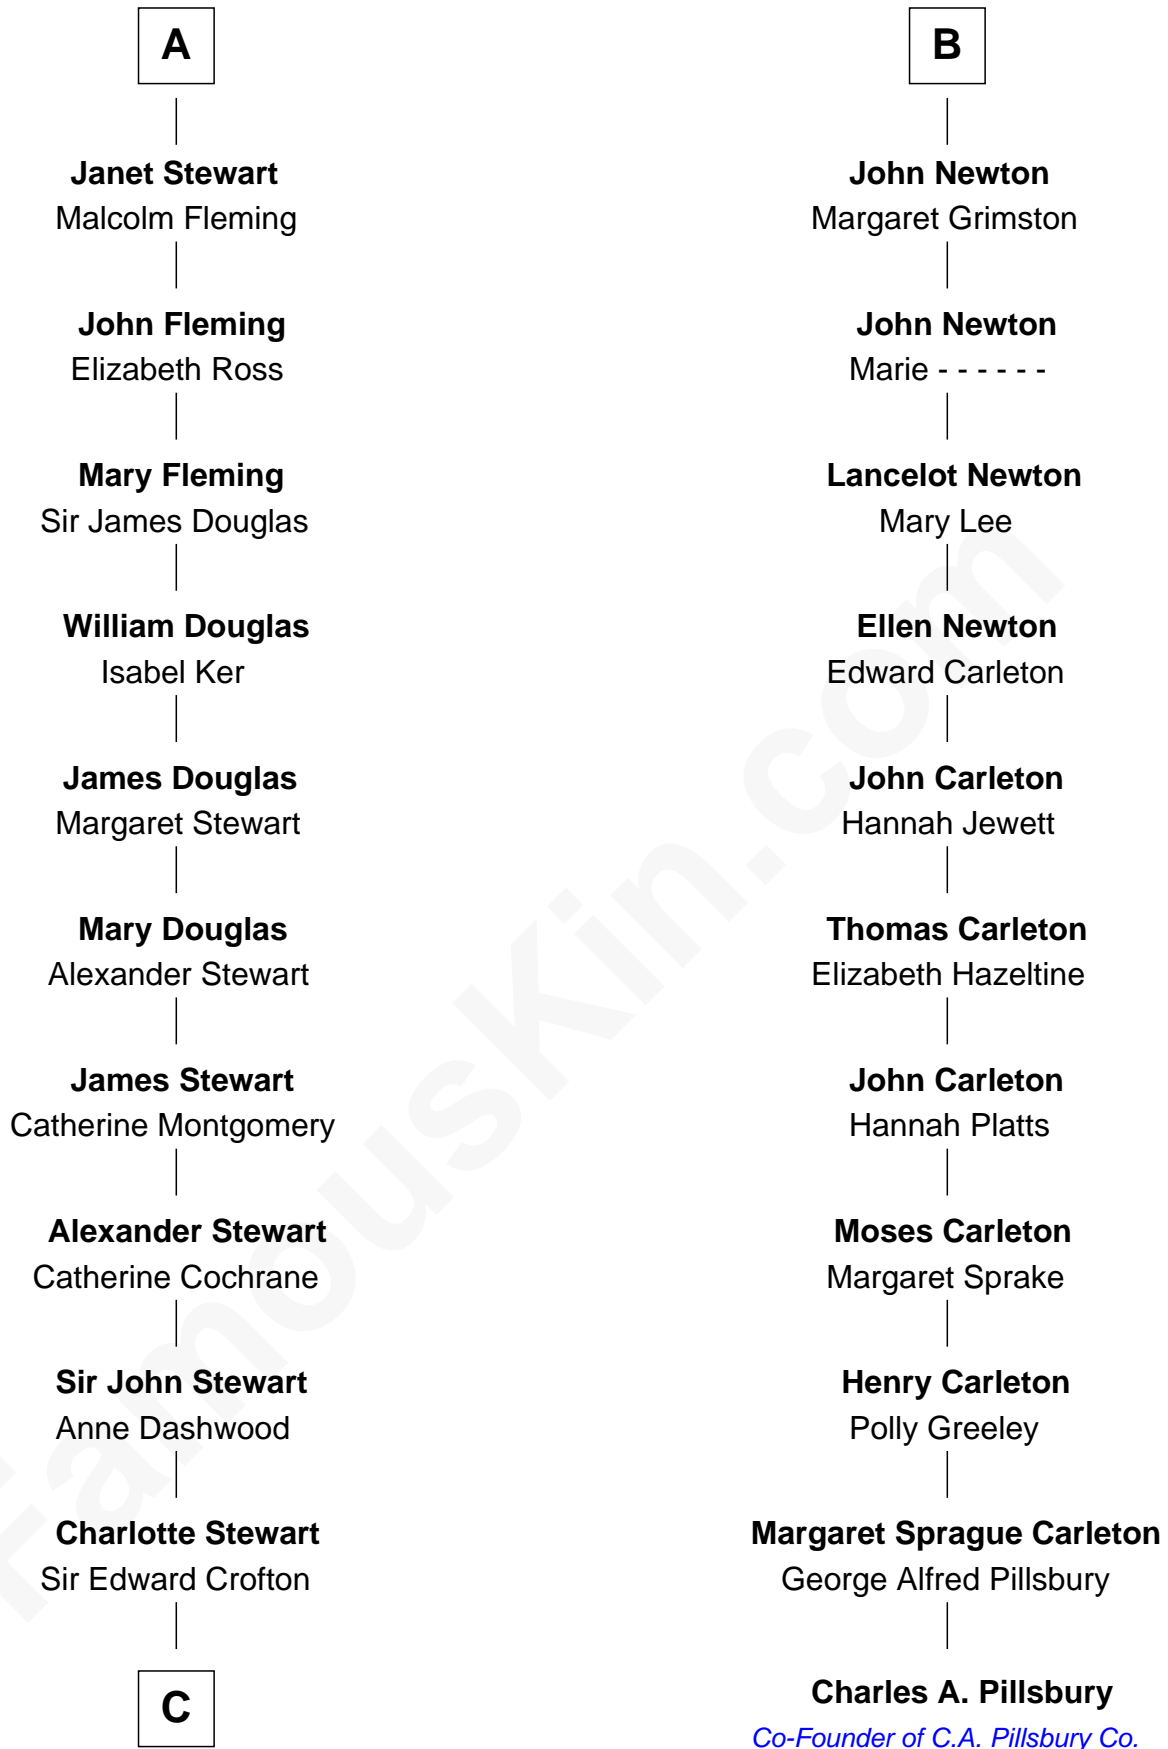

FamousKin.com Relationship Chart of

Guy Ritchie

British Filmmaker

17th cousin 4 times removed of

Charles A. Pillsbury

Co-Founder of C.A. Pillsbury Co.

C

Frederica Crofton

Hubert McLaughlin

Vivian Guy Ouseley McLaughlin

Edith Jane Martineau

Doris Margaretta McLaughlin

Stuart John Ritchie

John Vivian Ritchie

Amber Mary Parkinson

Guy Ritchie