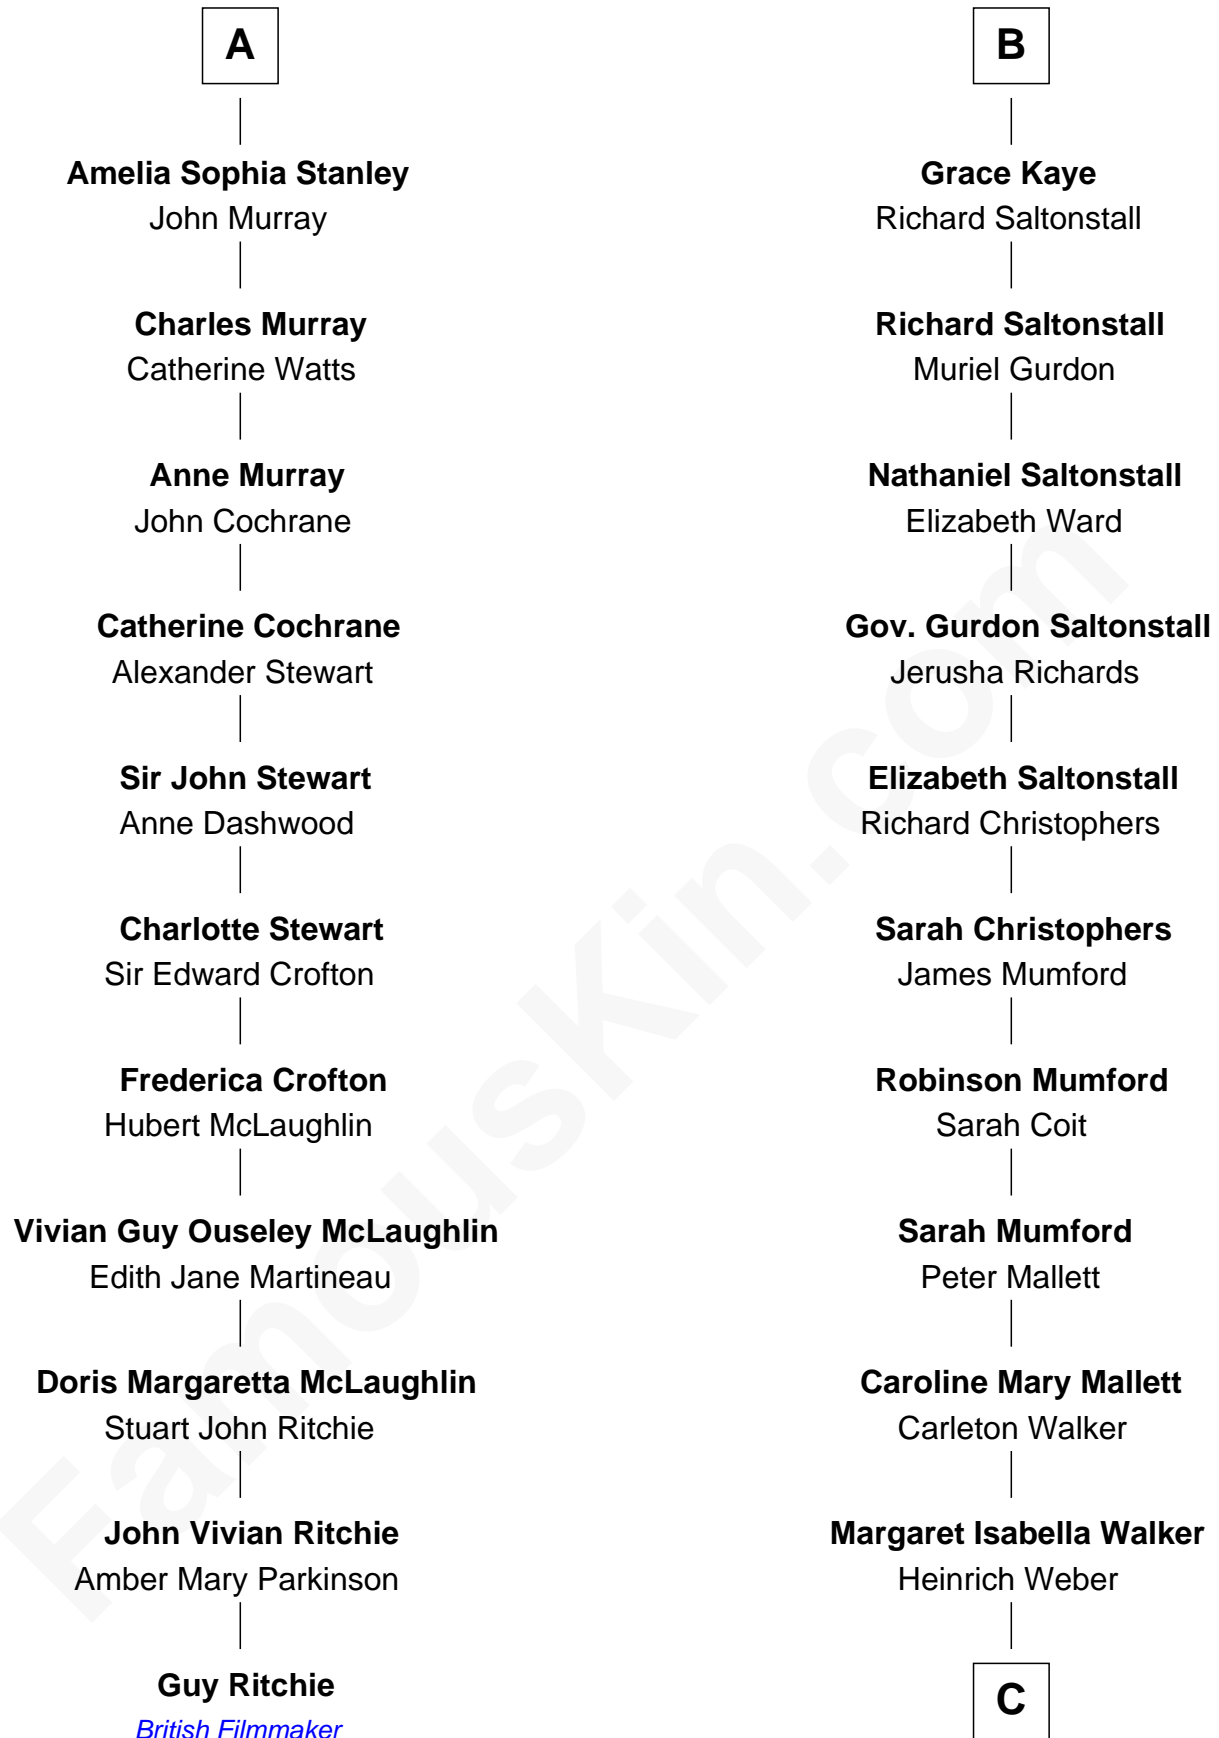

FamousKin.com Relationship Chart of

Guy Ritchie

British Filmmaker

17th cousin 3 times removed of

Carly Fiorina

CEO of Hewlett-Packard

C

John Walker Weber

Maude Graves

Cara Carleton Weber

Harold Marvin Sneed

Joseph Tyree Sneed

Madelon Montross Juergens

Carly Fiorina

CEO of Hewlett-Packard