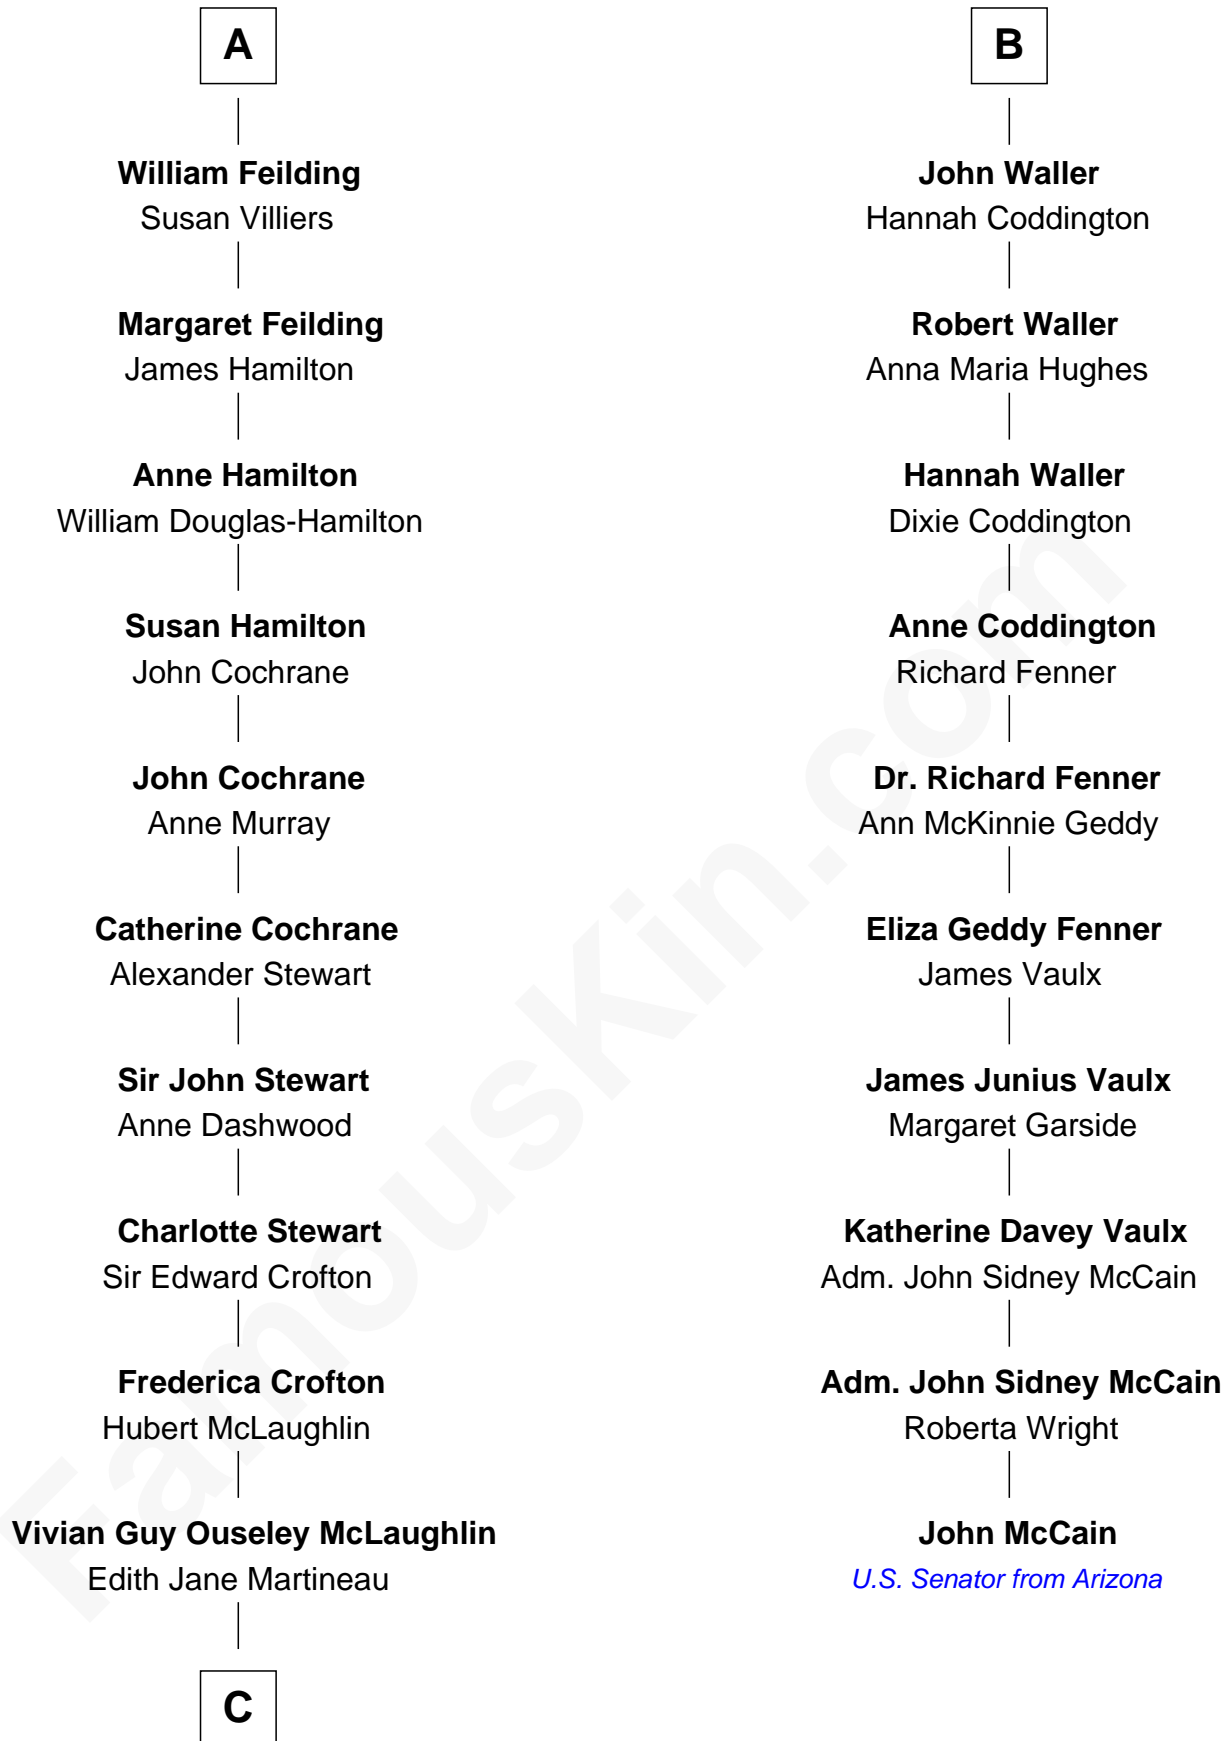

FamousKin.com Relationship Chart of

Guy Ritchie

British Filmmaker

16th cousin 3 times removed of

John McCain

U.S. Senator from Arizona

Sir Baldwin Freville

Maude le Scrope

C

—
Doris Margaretta McLaughlin

Stuart John Ritchie

—
John Vivian Ritchie

Amber Mary Parkinson

—
Guy Ritchie

British Filmmaker

FamousKin.com