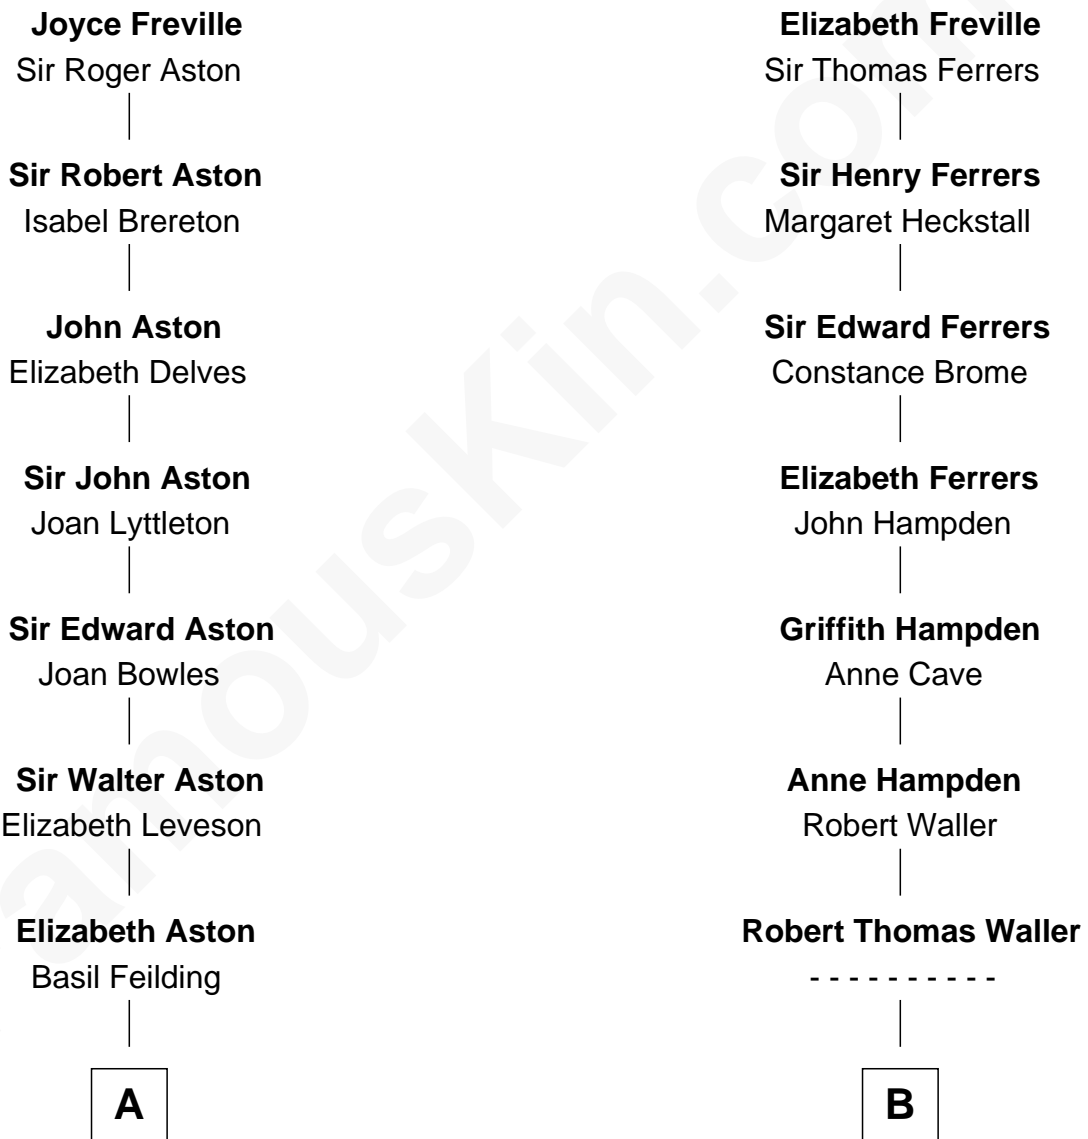

FamousKin.com Relationship Chart of

Guy Ritchie

British Filmmaker

16th cousin 3 times removed of

John McCain

U.S. Senator from Arizona

Sir Baldwin Freville

Maude le Scrope