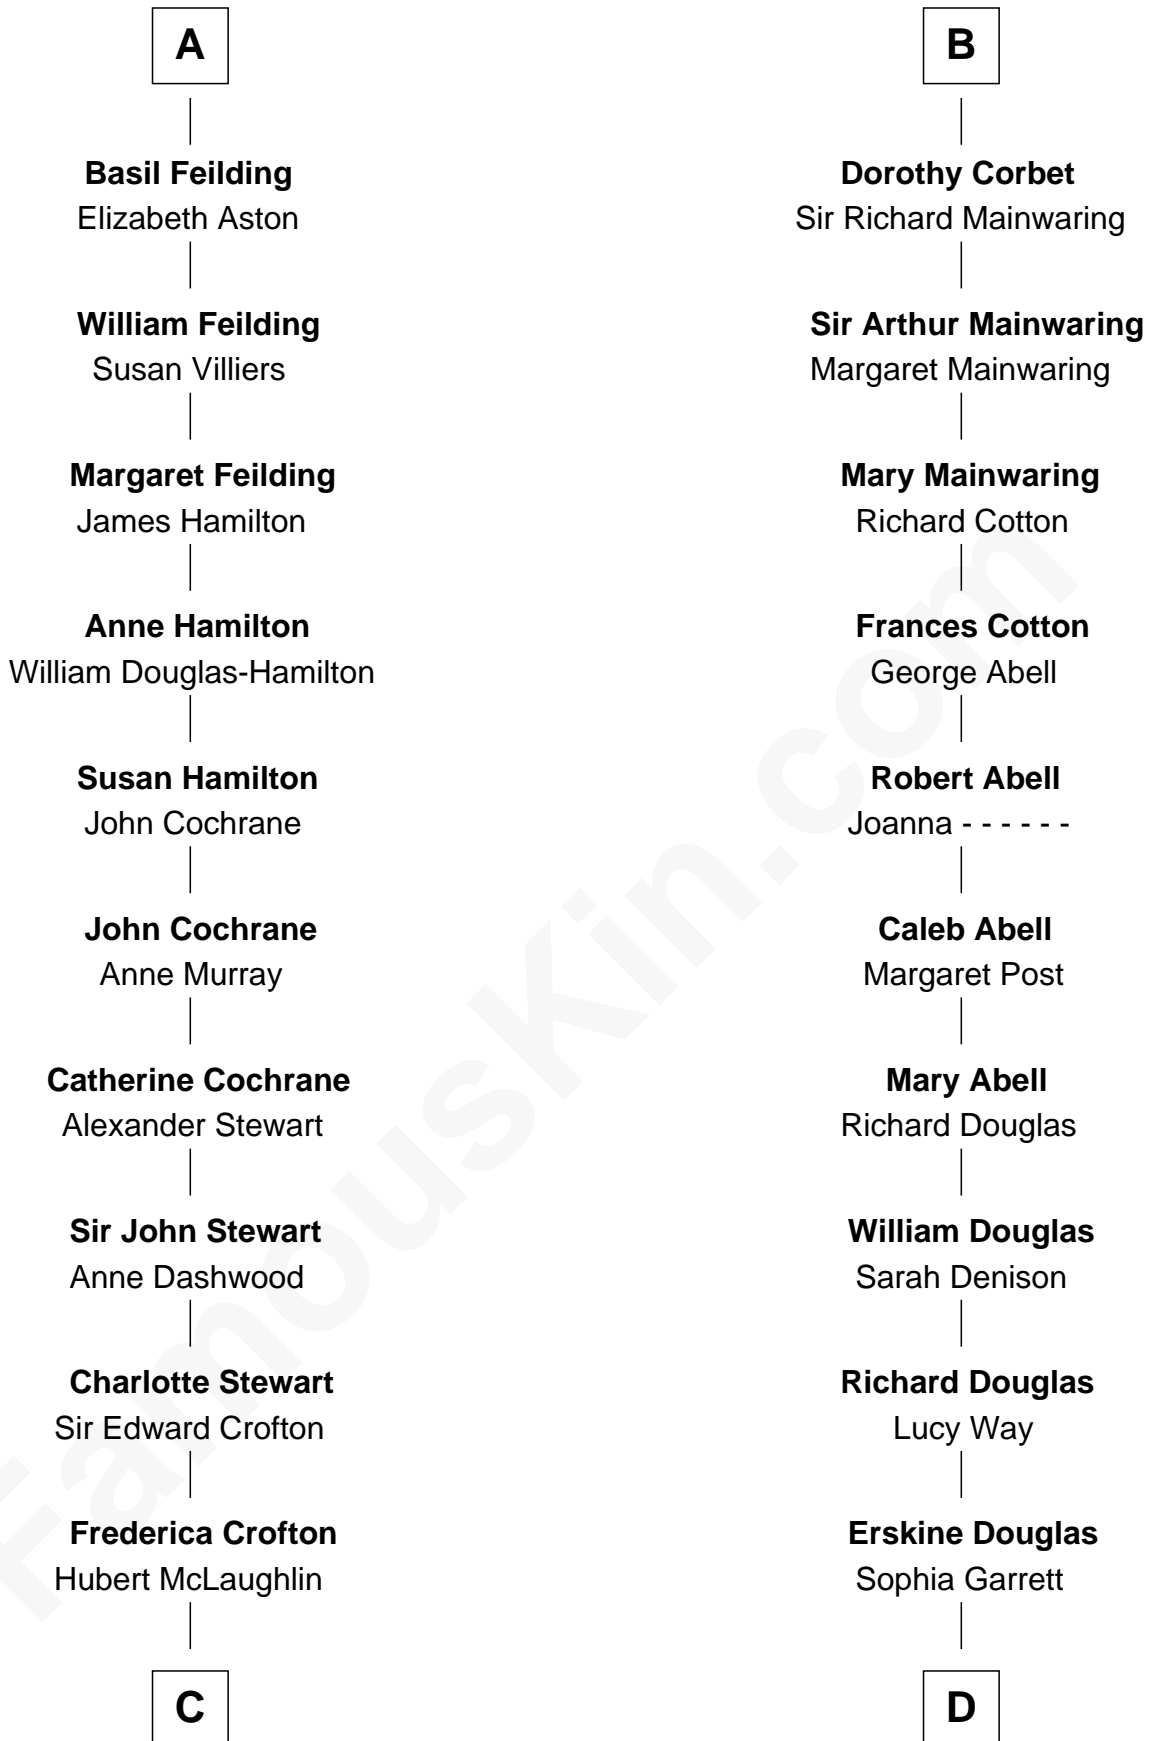

FamousKin.com Relationship Chart of

Guy Ritchie

British Filmmaker

20th cousin 1 time removed of

Illeana Douglas

TV and Movie Actress

Sir John Crophull

Margery de Verdun

C

Vivian Guy Ouseley McLaughlin

Edith Jane Martineau

Doris Margaretta McLaughlin

Stuart John Ritchie

John Vivian Ritchie

Amber Mary Parkinson

Guy Ritchie

British Filmmaker

D

Emma Jane Douglas

Col. George Taliaferro Shackelford

Lena Priscilla Shackelford

Edouard Gregory Hesselberg

Melvyn Edouard Hesselberg

Rosalind Hightower