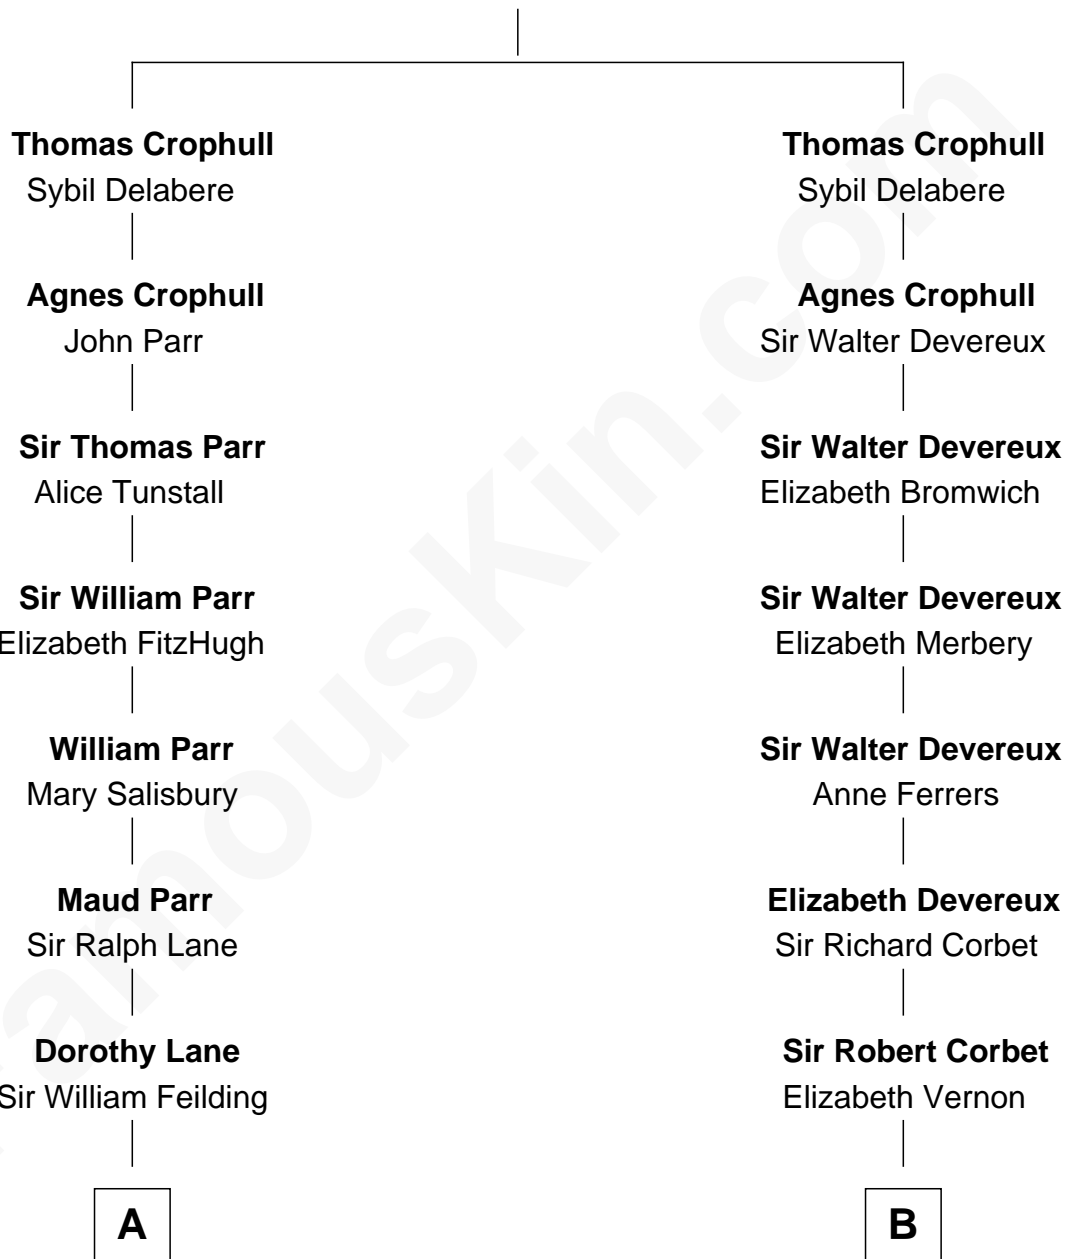

FamousKin.com Relationship Chart of

Guy Ritchie

British Filmmaker

20th cousin 1 time removed of

Illeana Douglas

TV and Movie Actress

Sir John Crophull

Margery de Verdun

C

Vivian Guy Ouseley McLaughlin

Edith Jane Martineau

Doris Margaretta McLaughlin

Stuart John Ritchie

John Vivian Ritchie

Amber Mary Parkinson

Guy Ritchie

British Filmmaker

D

Emma Jane Douglas

Col. George Taliaferro Shackelford

Lena Priscilla Shackelford

Edouard Gregory Hesselberg

Melvyn Edouard Hesselberg

Rosalind Hightower