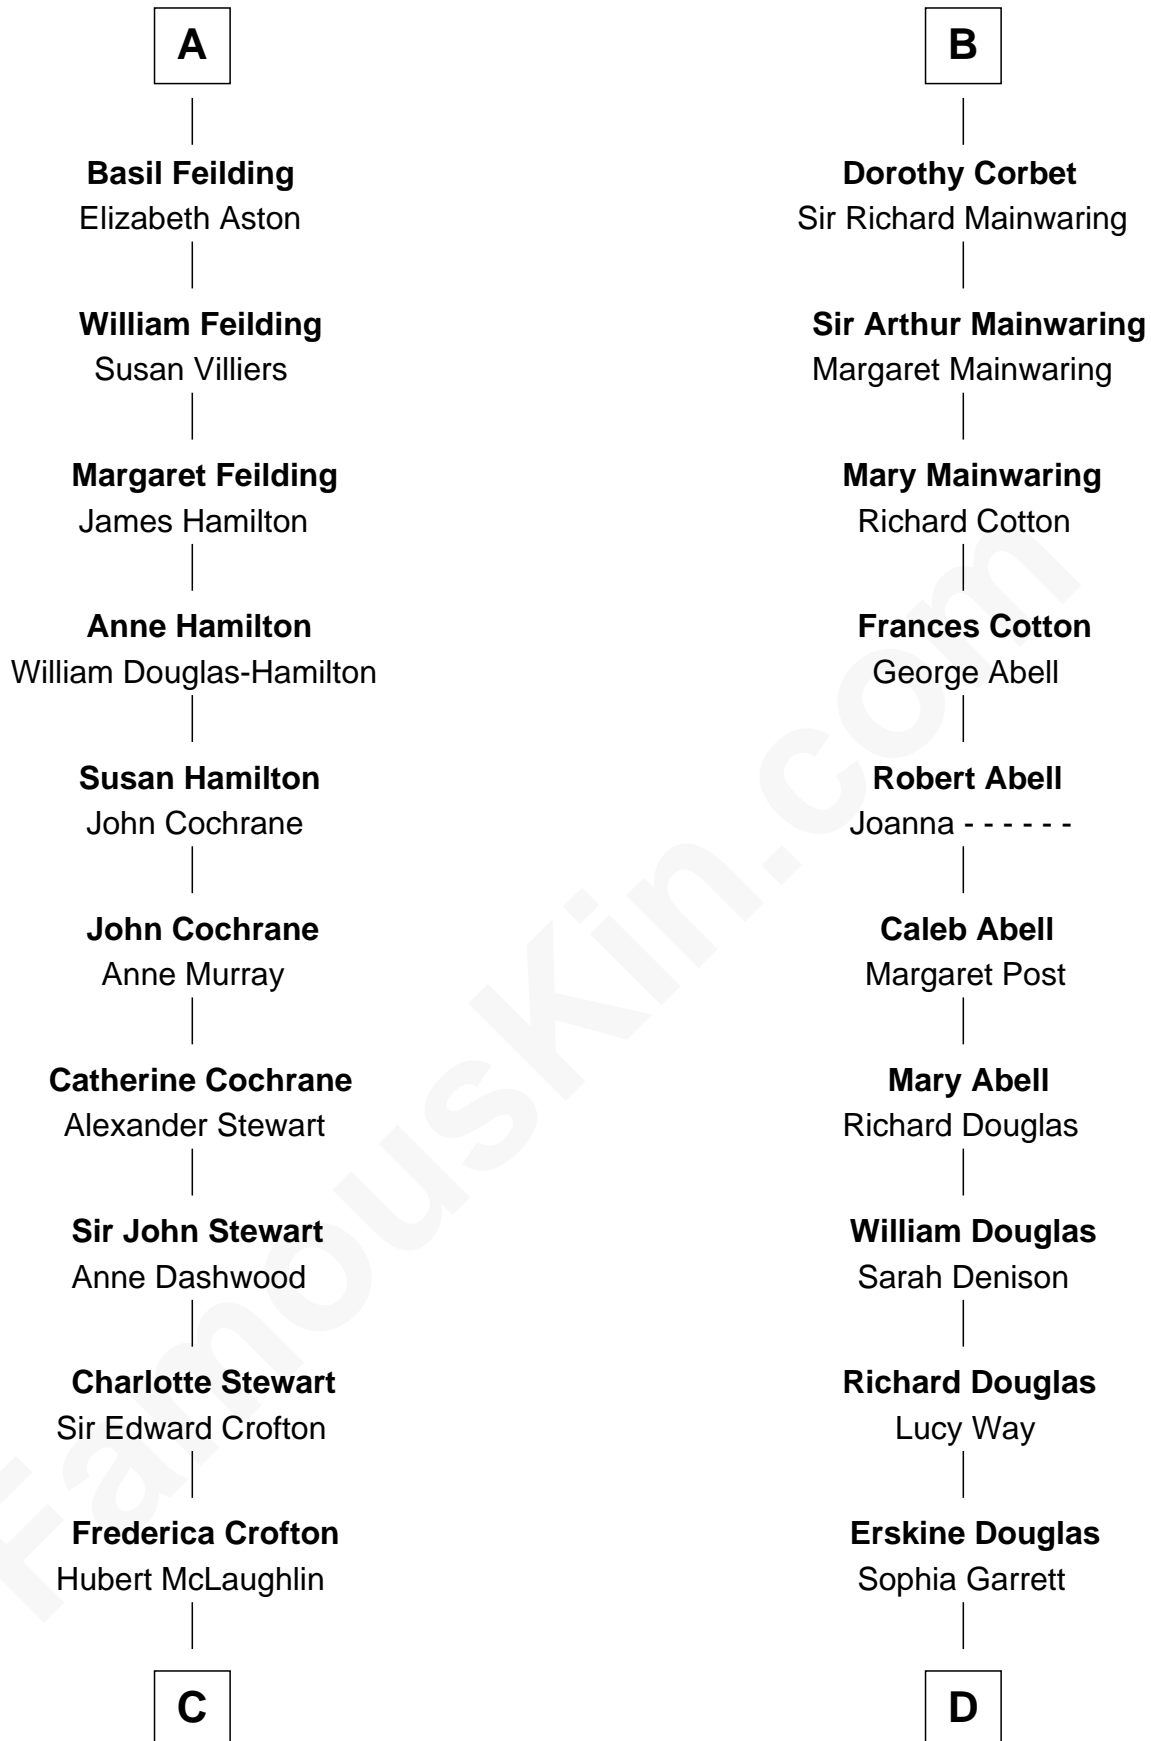

FamousKin.com Relationship Chart of

Guy Ritchie

British Filmmaker

20th cousin 1 time removed of

Illeana Douglas

TV and Movie Actress

Sir John Delabere

C

Vivian Guy Ouseley McLaughlin

Edith Jane Martineau

Doris Margaretta McLaughlin

Stuart John Ritchie

John Vivian Ritchie

Amber Mary Parkinson

Guy Ritchie

British Filmmaker

D

Emma Jane Douglas

Col. George Taliaferro Shackelford

Lena Priscilla Shackelford

Edouard Gregory Hesselberg

Melvyn Edouard Hesselberg

Rosalind Hightower

Gregory Hesselberg