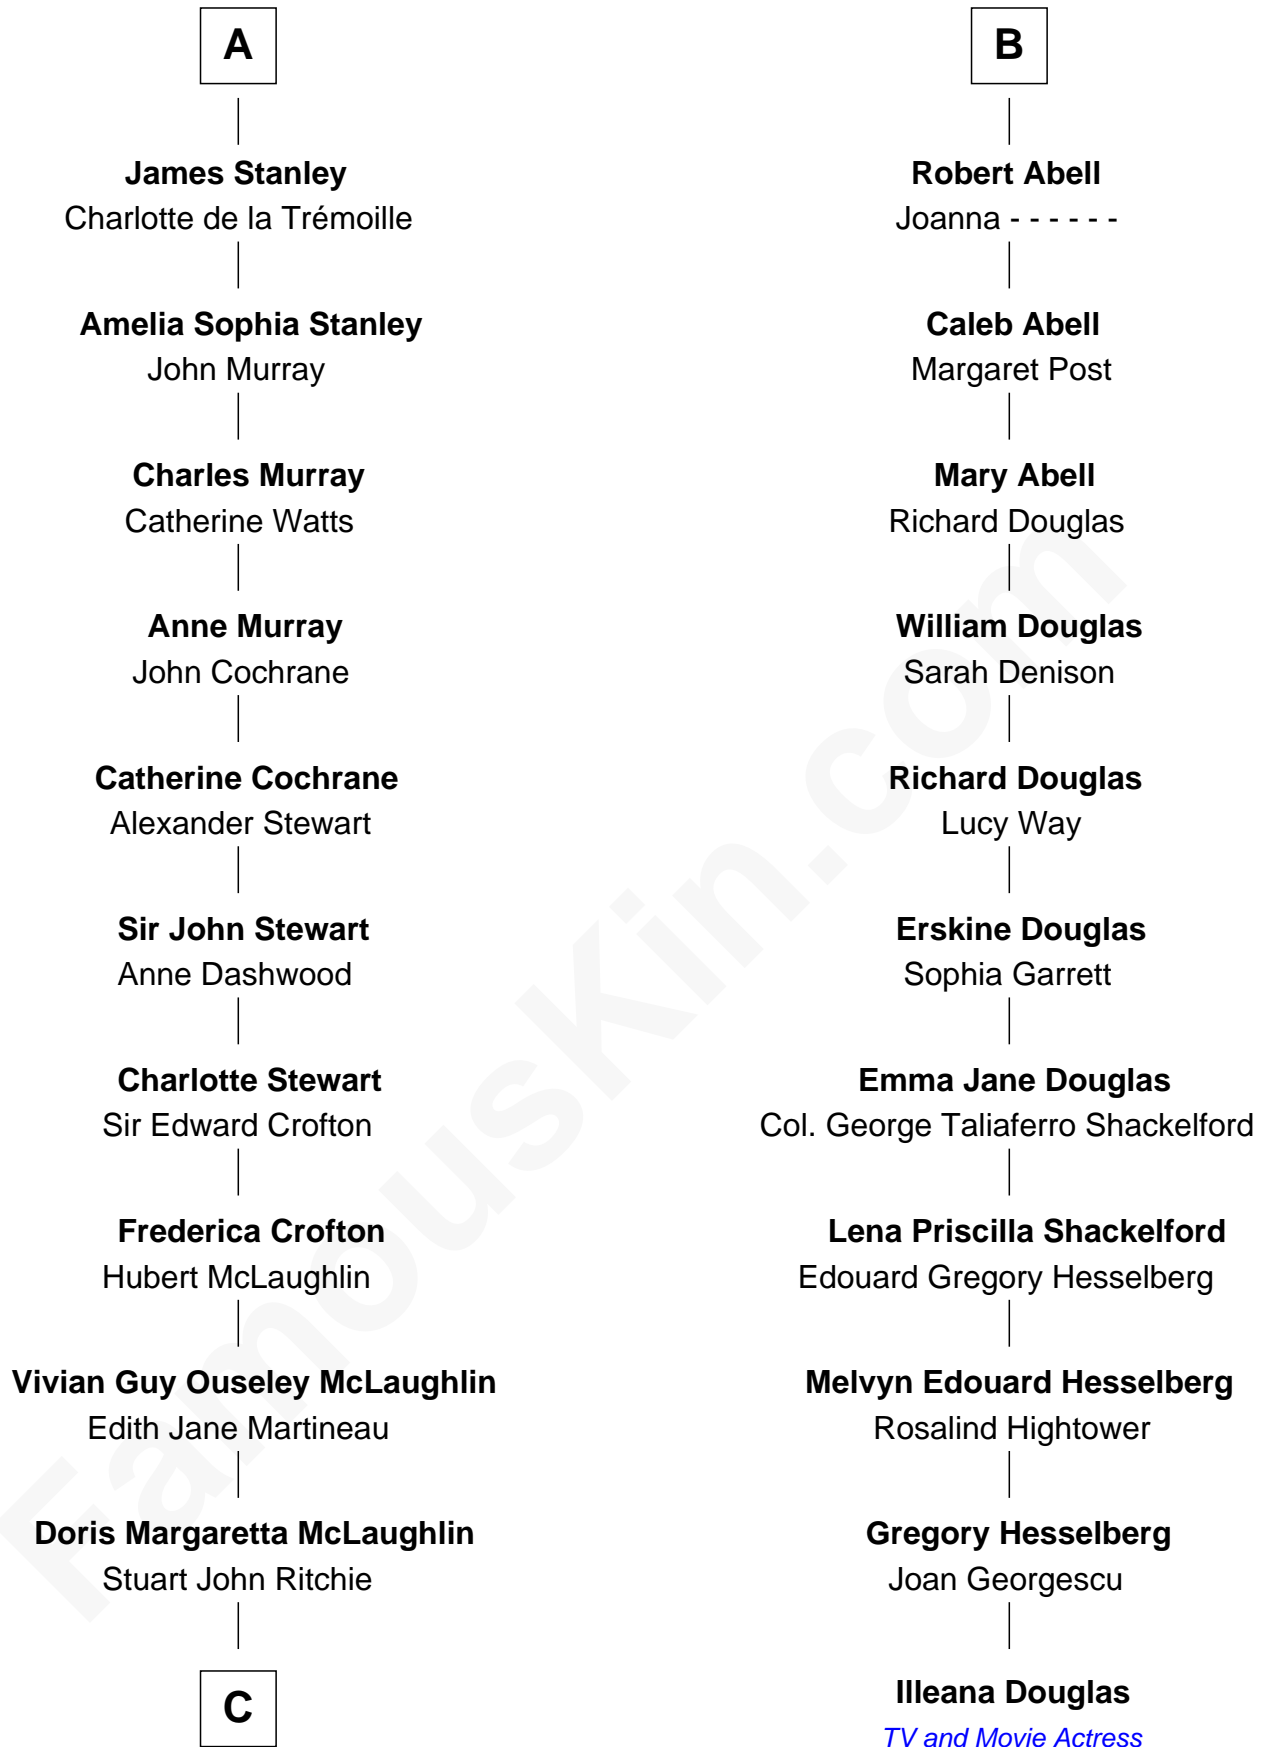

# FamousKin.com Relationship Chart of

**Guy Ritchie**

*British Filmmaker*

17th cousin 1 time removed of

**Illeana Douglas**

*TV and Movie Actress*

**Sir Walter Devereux**

Elizabeth Merbery

**C**

—  
**John Vivian Ritchie**  
Amber Mary Parkinson

—  
**Guy Ritchie**  
*British Filmmaker*

FamousKin.com