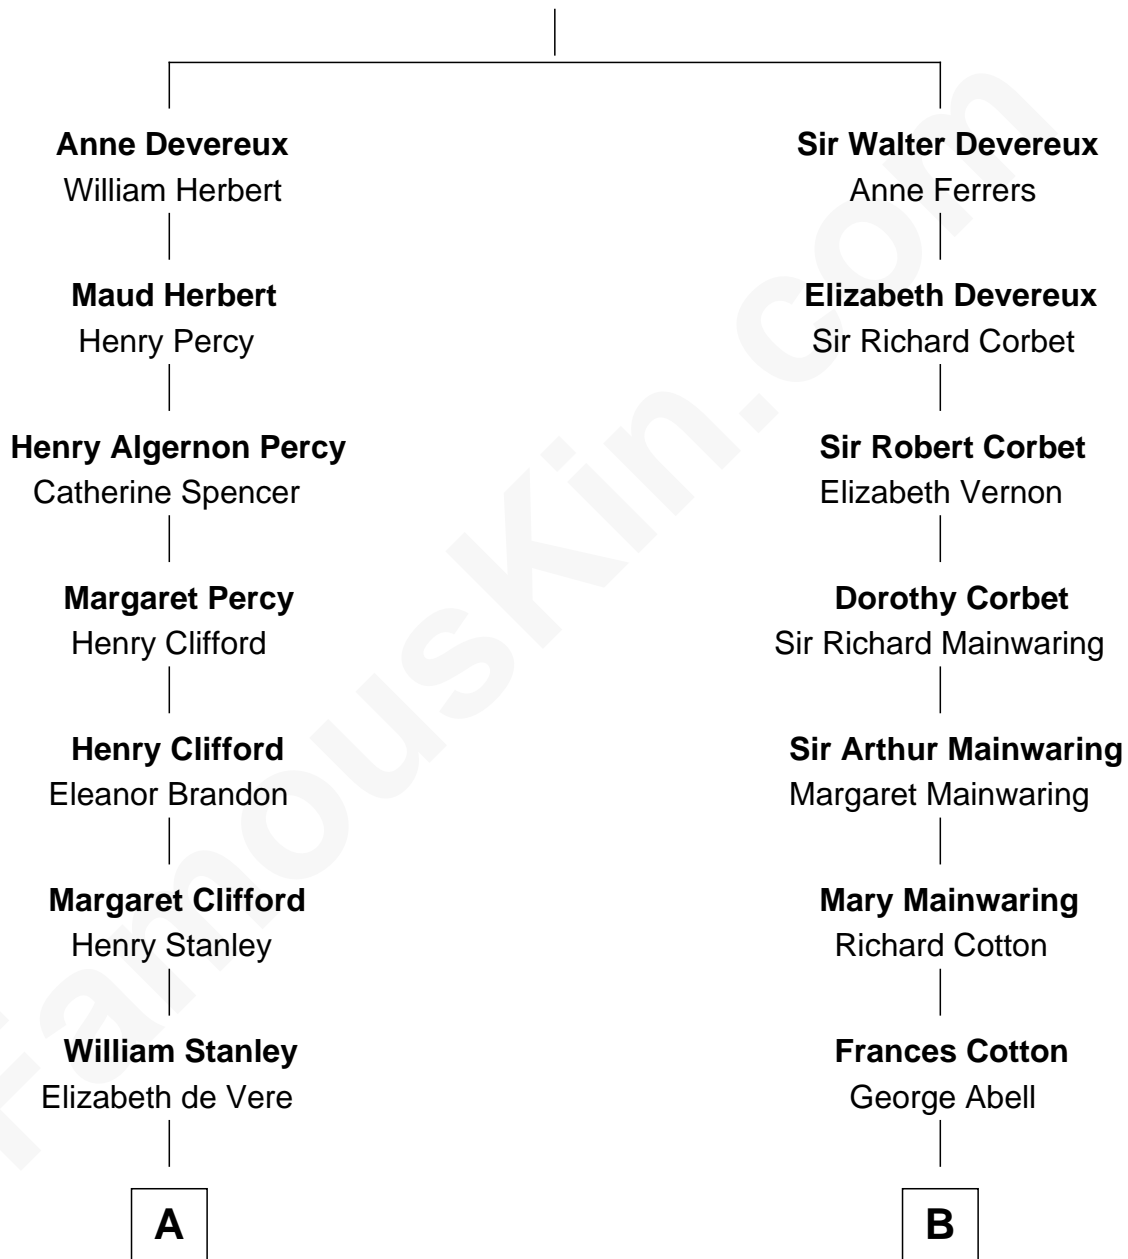

# FamousKin.com Relationship Chart of

**Guy Ritchie**

*British Filmmaker*

17th cousin 1 time removed of

**Illeana Douglas**

*TV and Movie Actress*

**Sir Walter Devereux**

Elizabeth Merbery

**C**

—  
**John Vivian Ritchie**  
Amber Mary Parkinson

—  
**Guy Ritchie**  
*British Filmmaker*

FamousKin.com