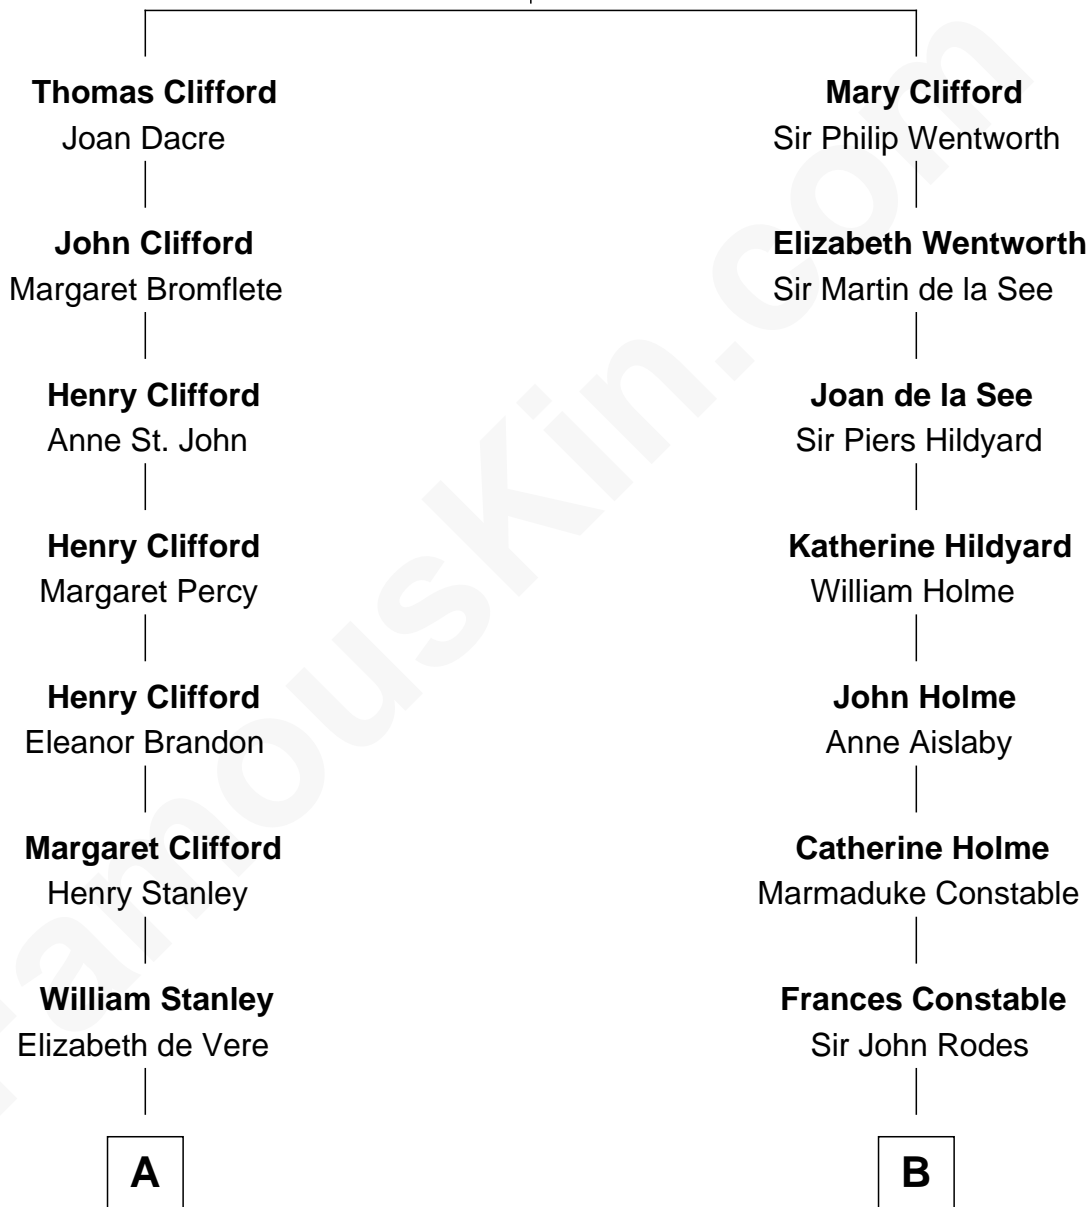

FamousKin.com Relationship Chart of

Guy Ritchie

British Filmmaker

18th cousin 1 time removed of

Illeana Douglas

TV and Movie Actress

Sir John Clifford

Elizabeth Percy

C

John Vivian Ritchie
Amber Mary Parkinson

Guy Ritchie
British Filmmaker

D

Melvyn Edouard Hesselberg
Rosalind Hightower

Gregory Hesselberg
Joan Georgescu

Illeana Douglas
TV and Movie Actress

FamousKin.com