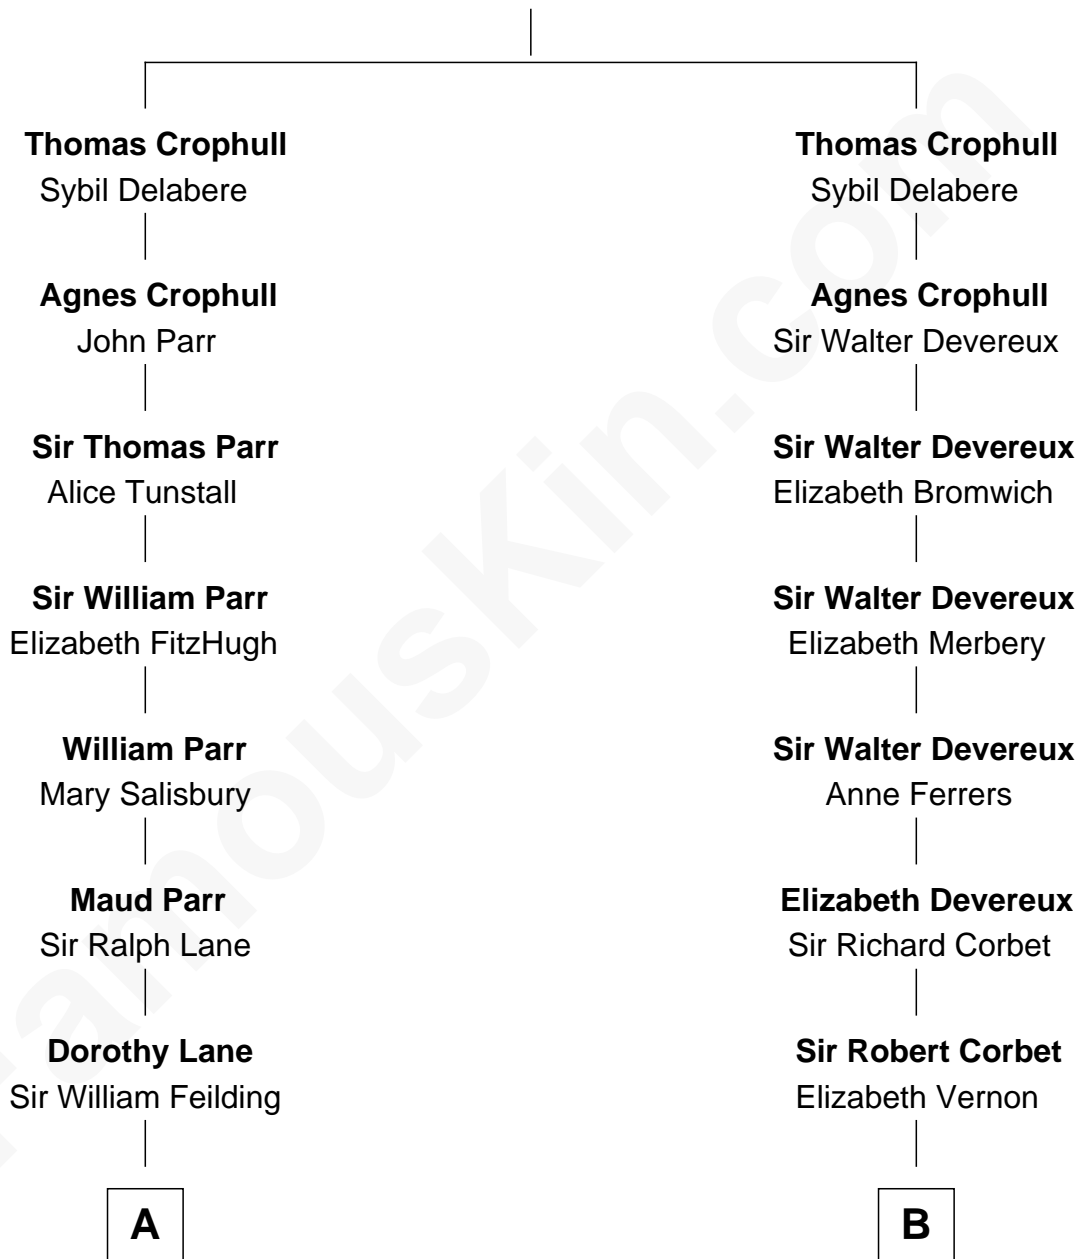

FamousKin.com Relationship Chart of

Guy Ritchie

British Filmmaker

19th cousin 1 time removed of

Melvyn Douglas

Movie Actor

Sir John Crophull

Margery de Verdun

C

Vivian Guy Ouseley McLaughlin

Edith Jane Martineau

Doris Margaretta McLaughlin

Stuart John Ritchie

John Vivian Ritchie

Amber Mary Parkinson

Guy Ritchie