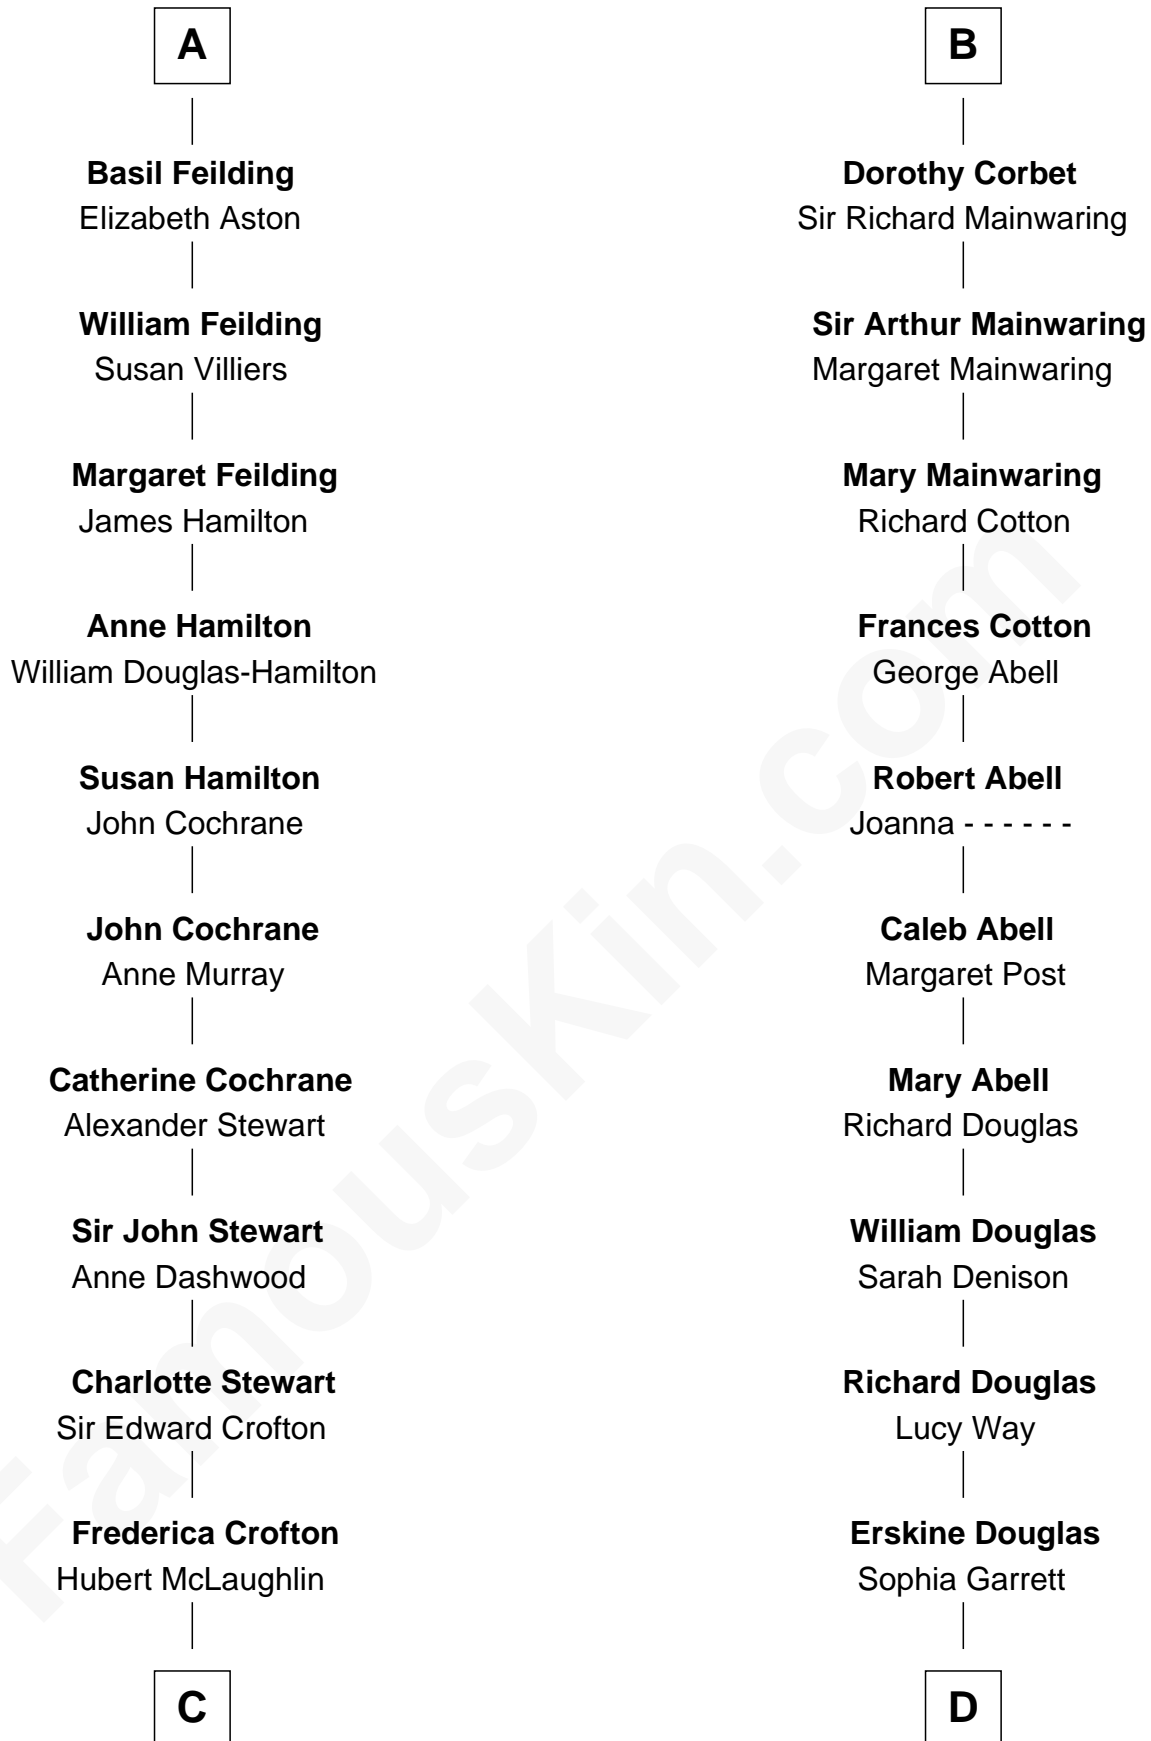

FamousKin.com Relationship Chart of

Guy Ritchie

British Filmmaker

19th cousin 1 time removed of

Melvyn Douglas

Movie Actor

Sir John Crophull

Margery de Verdun

C

Vivian Guy Ouseley McLaughlin

Edith Jane Martineau

Doris Margaretta McLaughlin

Stuart John Ritchie

John Vivian Ritchie

Amber Mary Parkinson

Guy Ritchie