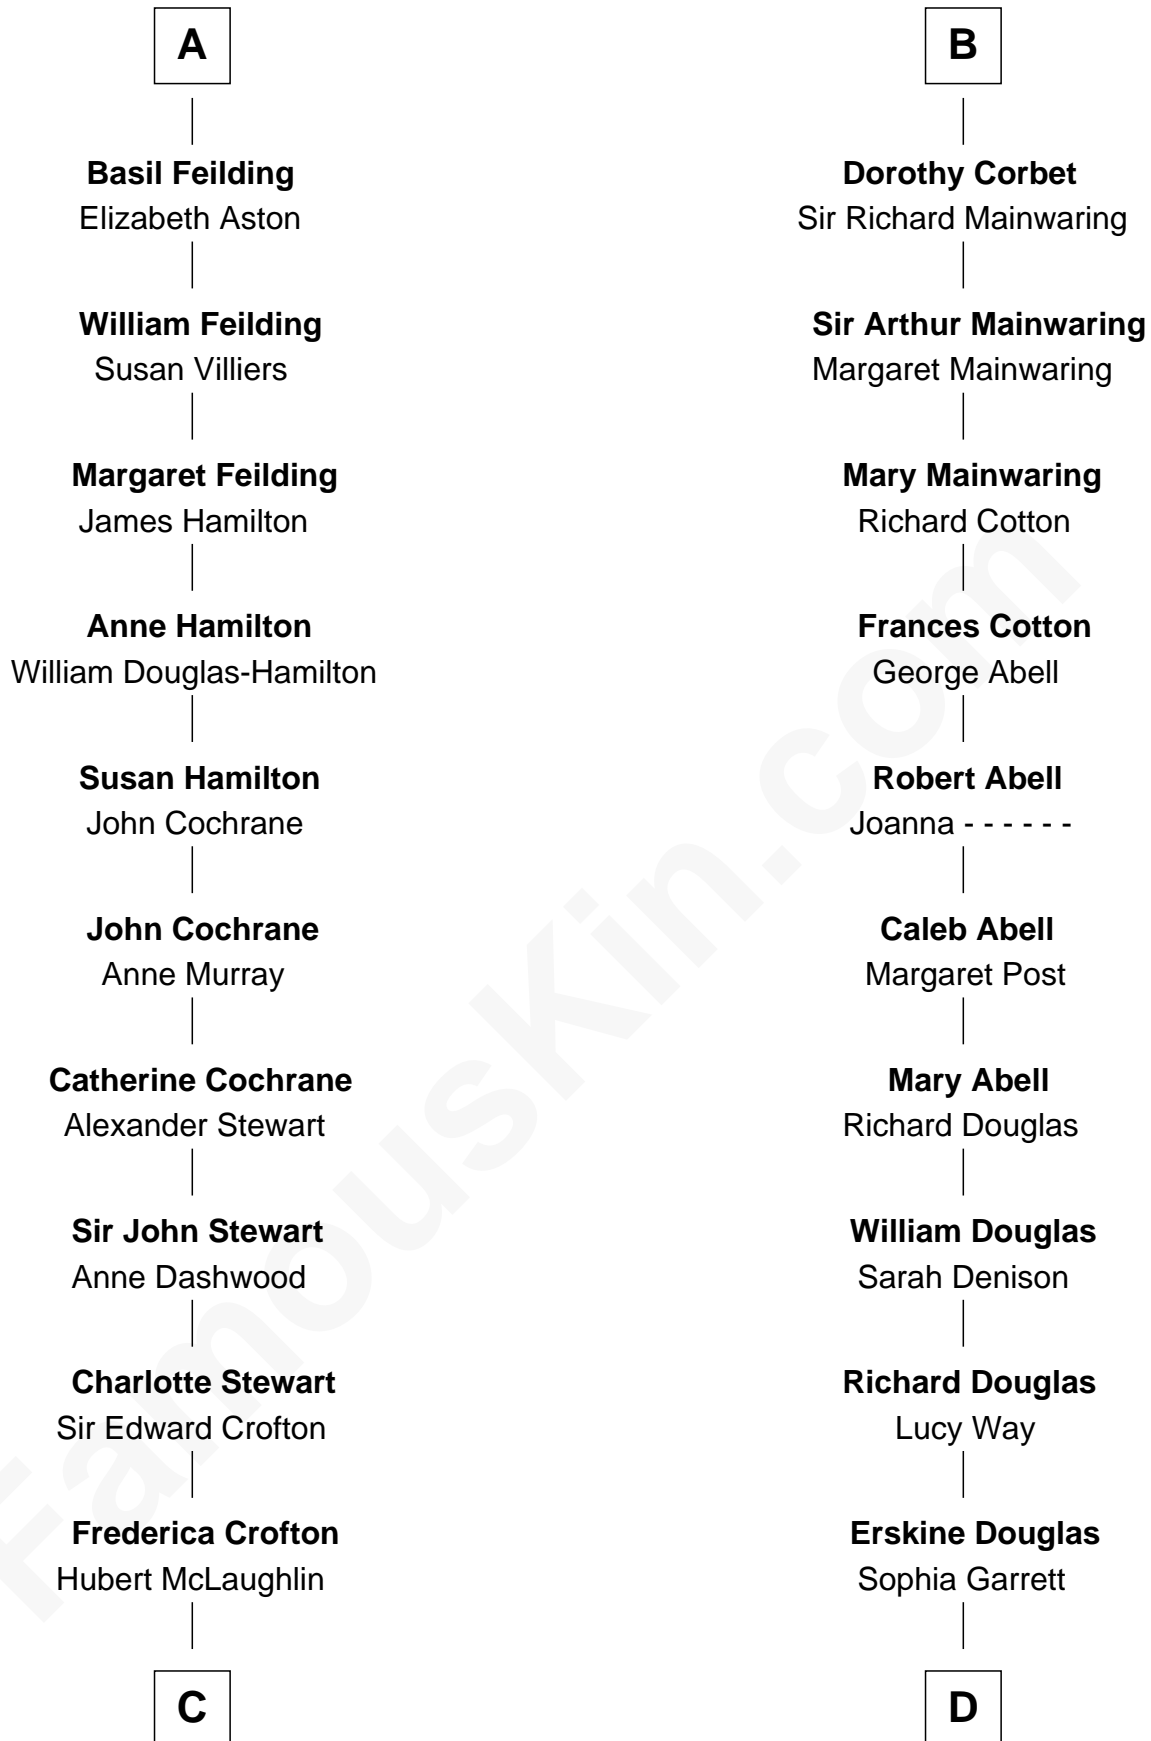

# FamousKin.com Relationship Chart of

**Guy Ritchie**

*British Filmmaker*

19th cousin 1 time removed of

**Melvyn Douglas**

*Movie Actor*

**Sir John Delabere**

**C**

**Vivian Guy Ouseley McLaughlin**

Edith Jane Martineau

**Doris Margaretta McLaughlin**

Stuart John Ritchie

**John Vivian Ritchie**

Amber Mary Parkinson

**Guy Ritchie**

*British Filmmaker*

**D**

**Emma Jane Douglas**

Col. George Taliaferro Shackelford

**Lena Priscilla Shackelford**

Edouard Gregory Hesselberg

**Melvyn Douglas**

*Movie Actor*