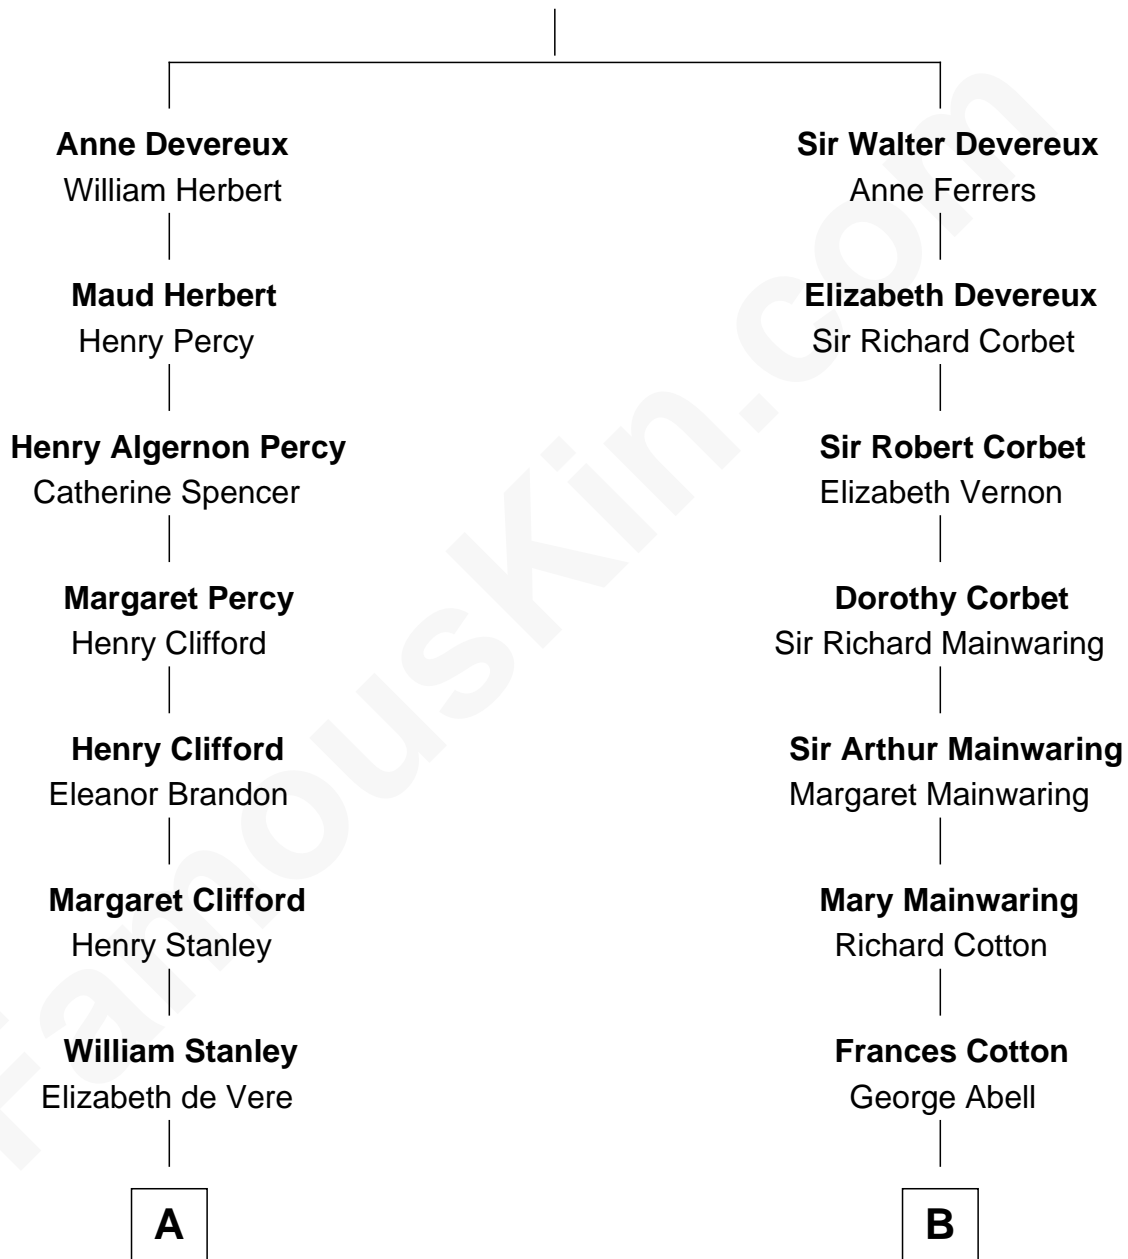

FamousKin.com Relationship Chart of

Guy Ritchie

British Filmmaker

15th cousin 3 times removed of

Melvyn Douglas

Movie Actor

Sir Walter Devereux

Elizabeth Merbery

C

—
John Vivian Ritchie
Amber Mary Parkinson

—
Guy Ritchie
British Filmmaker

FamousKin.com