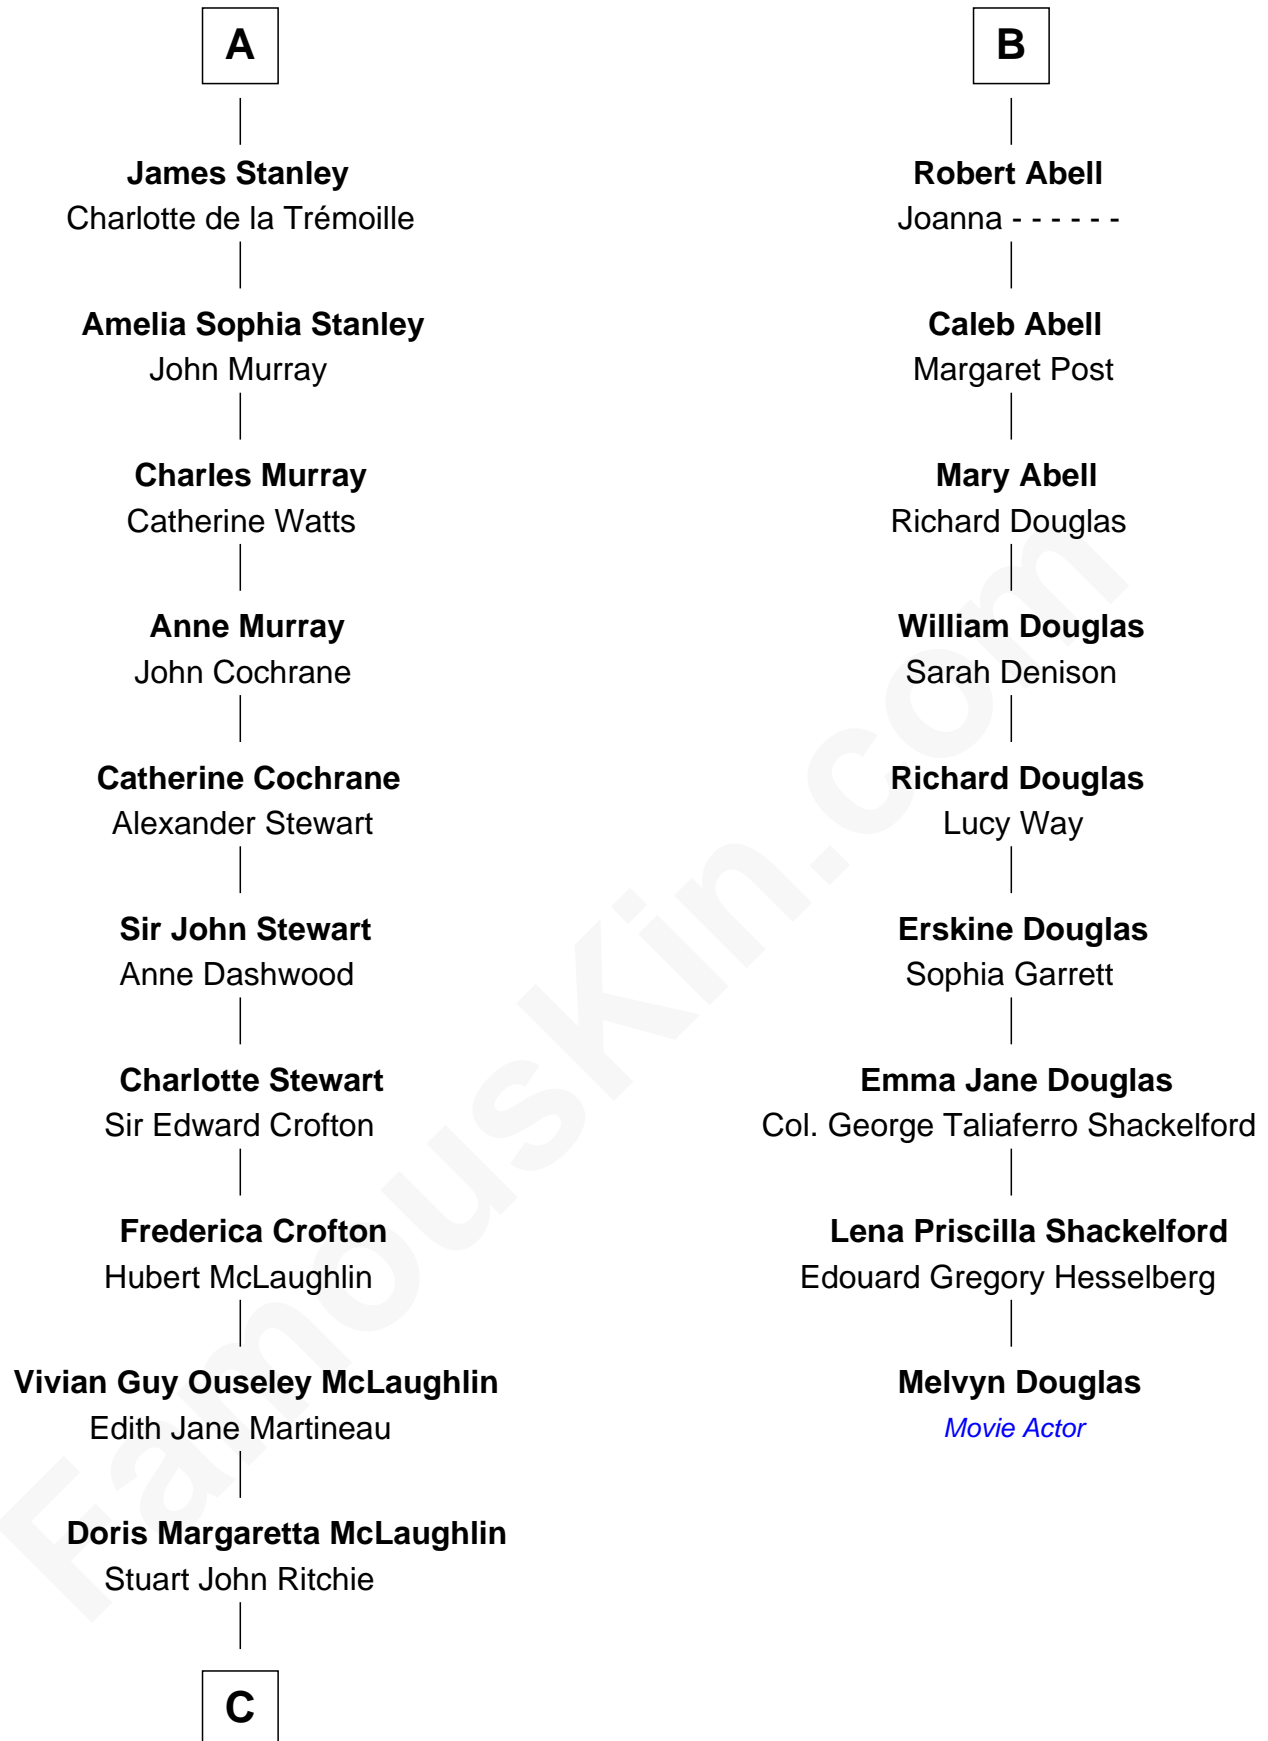

FamousKin.com Relationship Chart of

Guy Ritchie

British Filmmaker

15th cousin 3 times removed of

Melvyn Douglas

Movie Actor

Sir Walter Devereux

Elizabeth Merbery

C

—
John Vivian Ritchie
Amber Mary Parkinson

—
Guy Ritchie
British Filmmaker

FamousKin.com