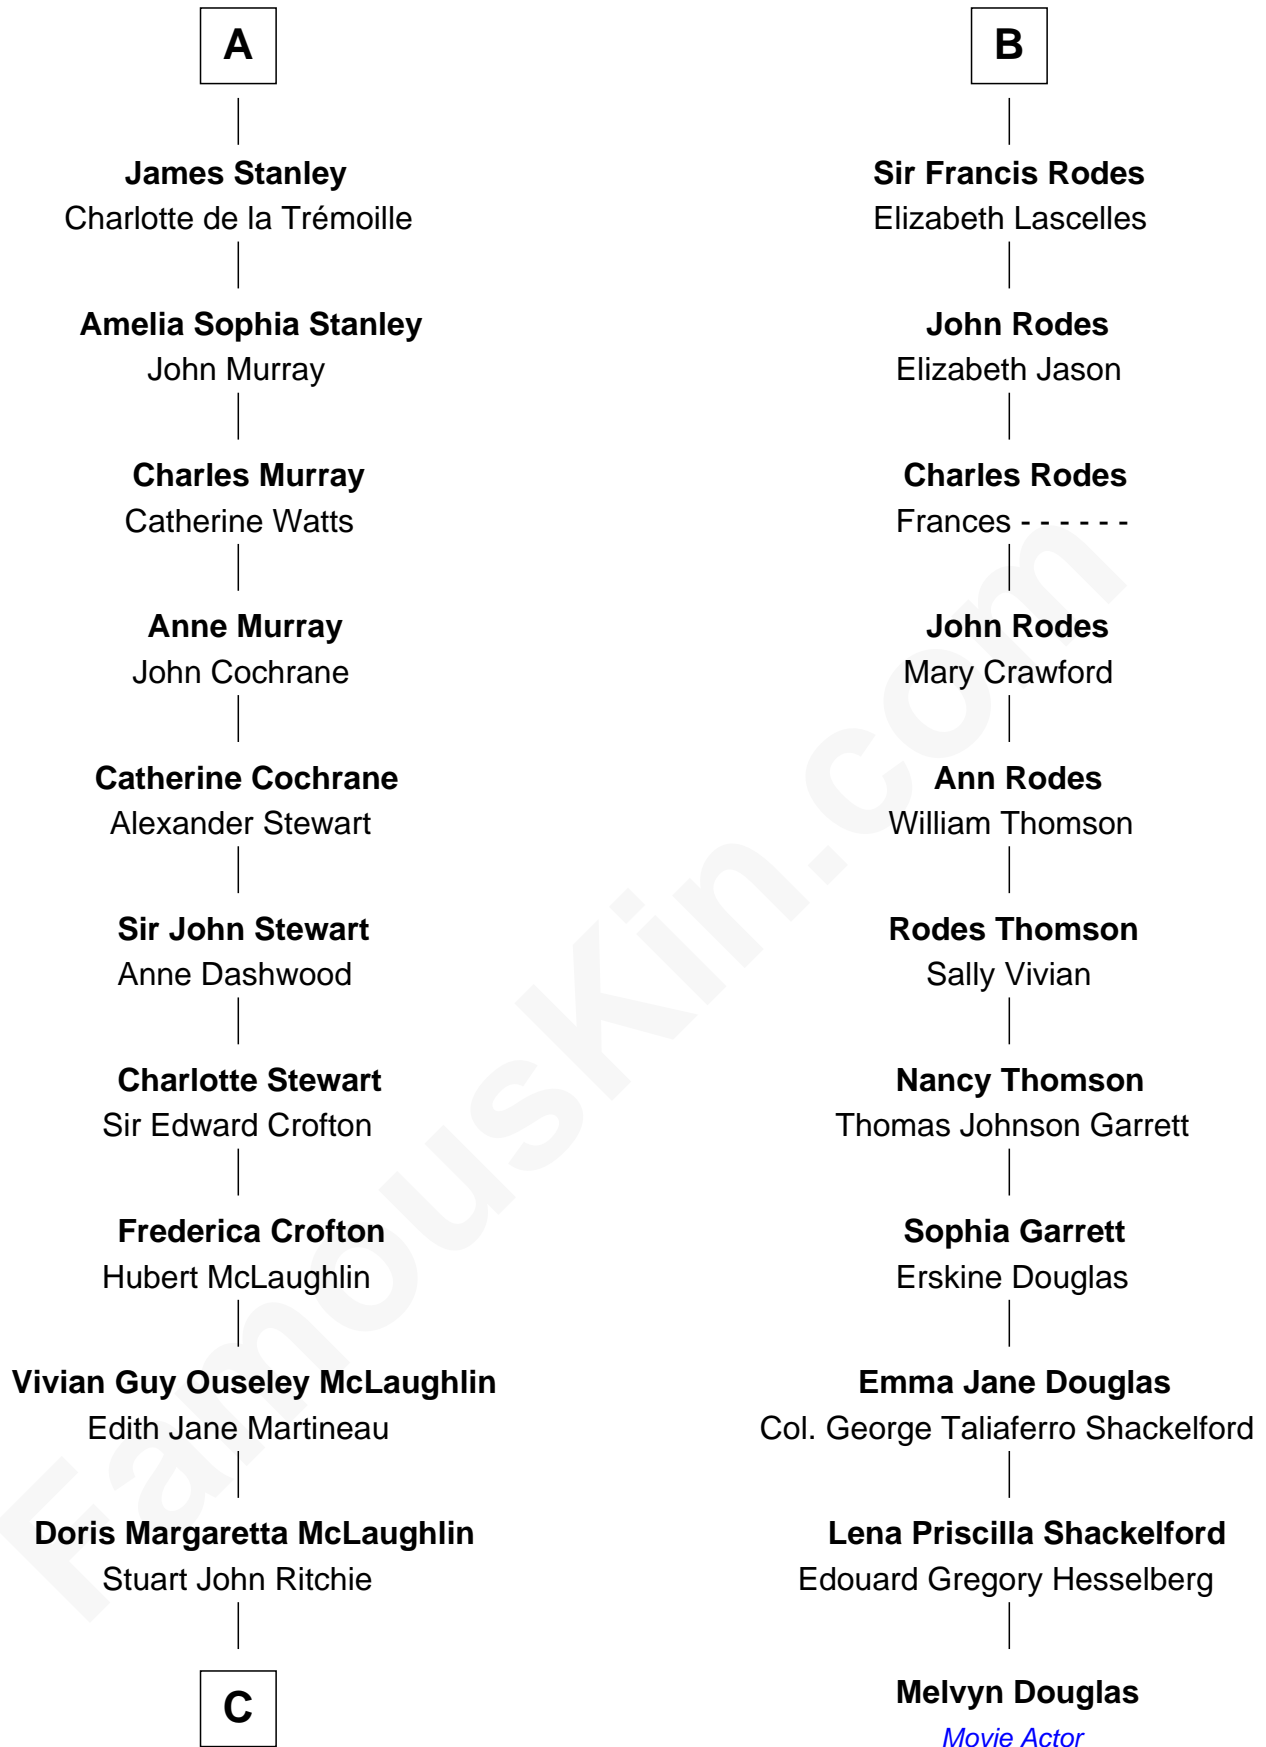

FamousKin.com Relationship Chart of

Guy Ritchie

British Filmmaker

17th cousin 1 time removed of

Melvyn Douglas

Movie Actor

Sir John Clifford

Elizabeth Percy