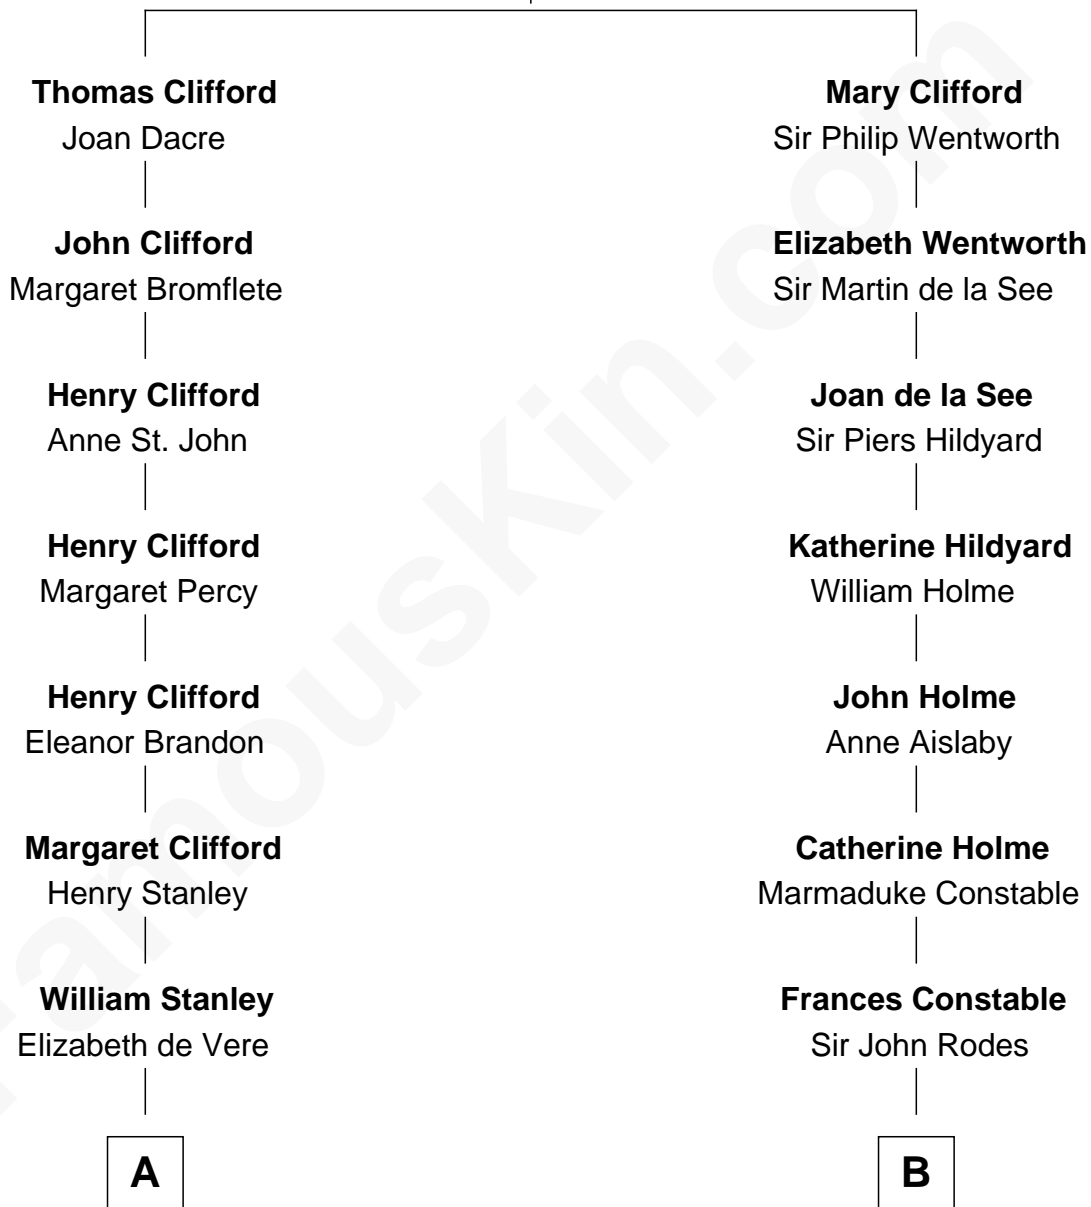

FamousKin.com Relationship Chart of

Guy Ritchie

British Filmmaker

17th cousin 1 time removed of

Melvyn Douglas

Movie Actor

Sir John Clifford

Elizabeth Percy

C

—
John Vivian Ritchie
Amber Mary Parkinson

—
Guy Ritchie
British Filmmaker

FamousKin.com