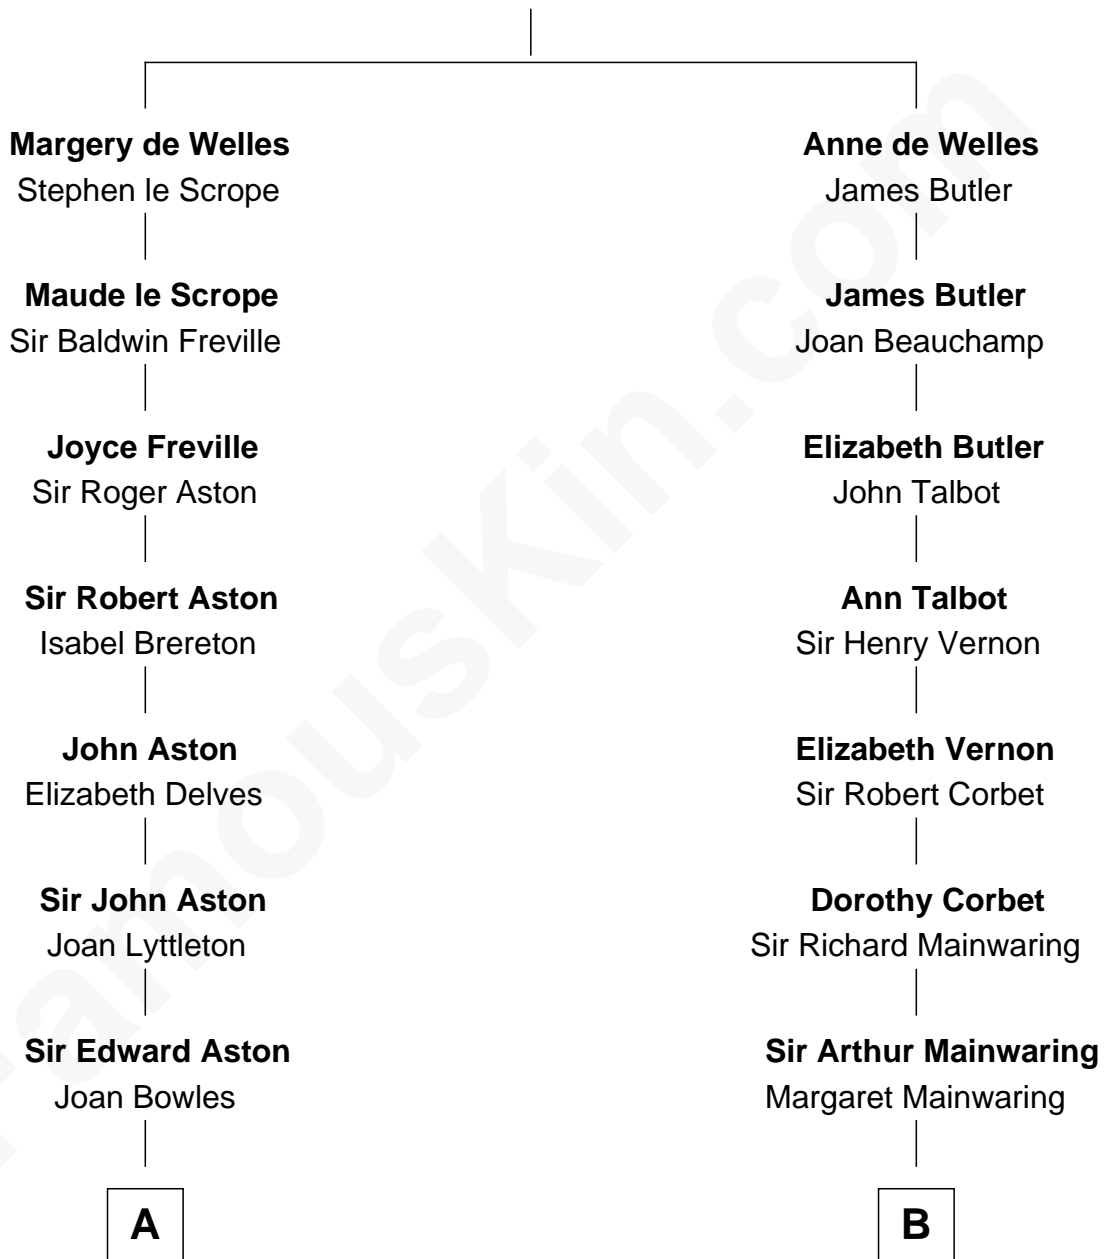

FamousKin.com Relationship Chart of

Guy Ritchie

British Filmmaker

17th cousin 4 times removed of

Melvyn Douglas

Movie Actor

John de Welles

Maud de Roos

Amber Mary Parkinson

Guy Ritchie

British Filmmaker