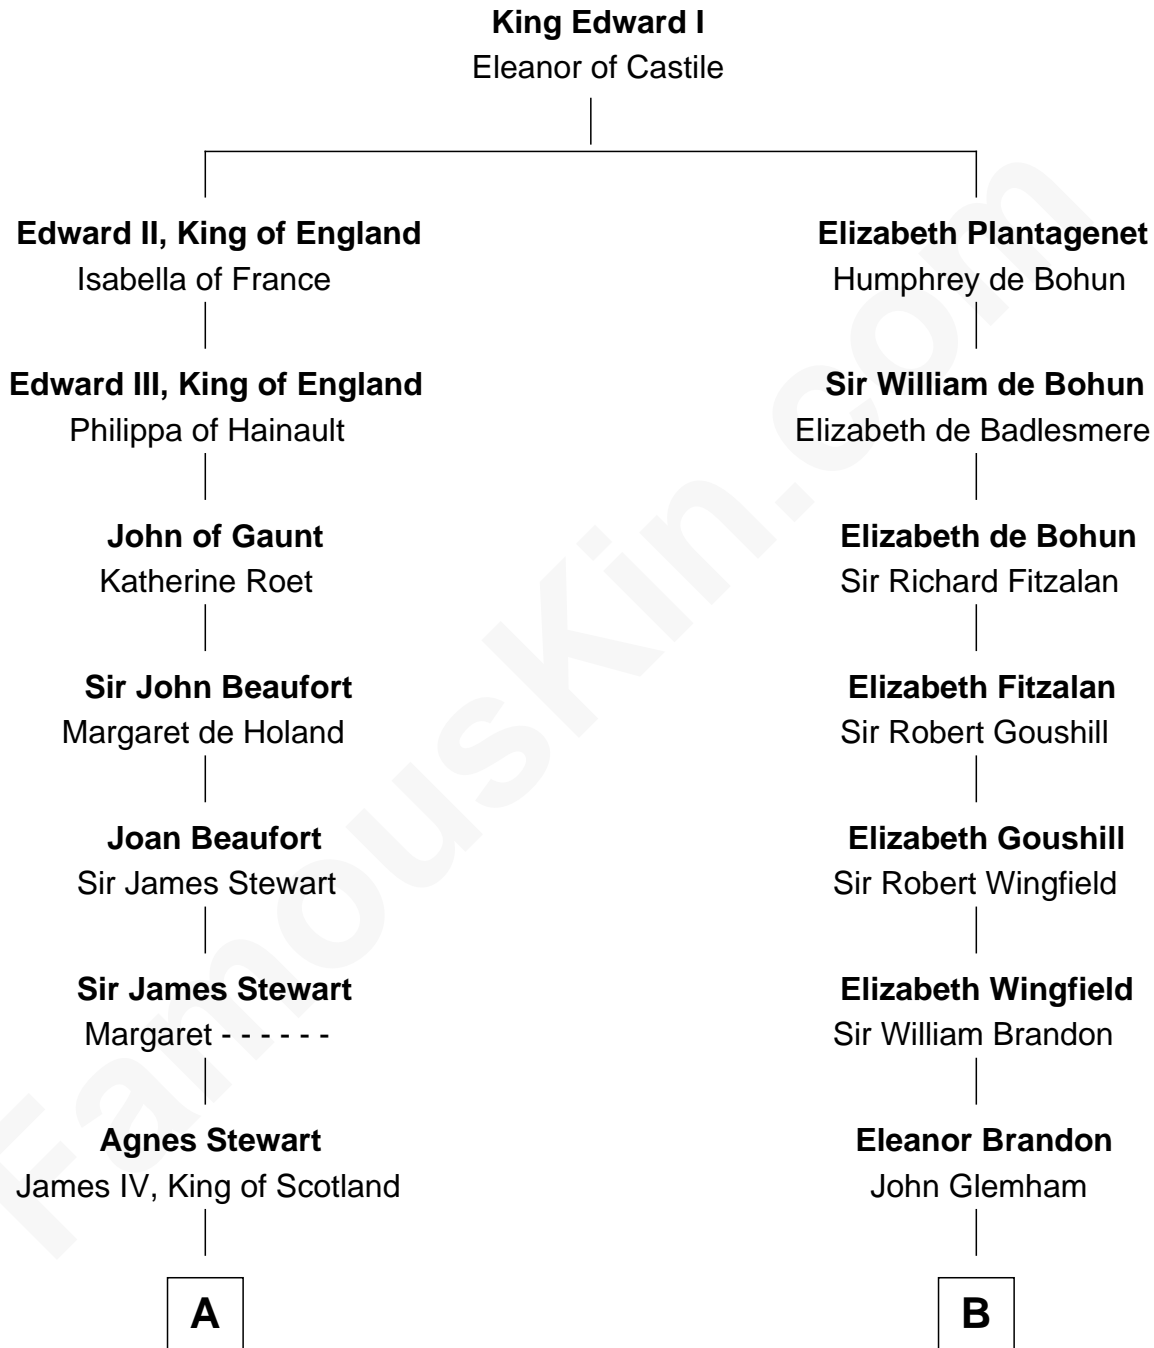

FamousKin.com Relationship Chart of

Guy Ritchie

British Filmmaker

17th cousin 4 times removed of

Shubael D. Childs

Founder of S.D. Childs & Company

C

Frederica Crofton

Hubert McLaughlin

Vivian Guy Ouseley McLaughlin

Edith Jane Martineau

Doris Margaretta McLaughlin

Stuart John Ritchie

John Vivian Ritchie

Amber Mary Parkinson

Guy Ritchie