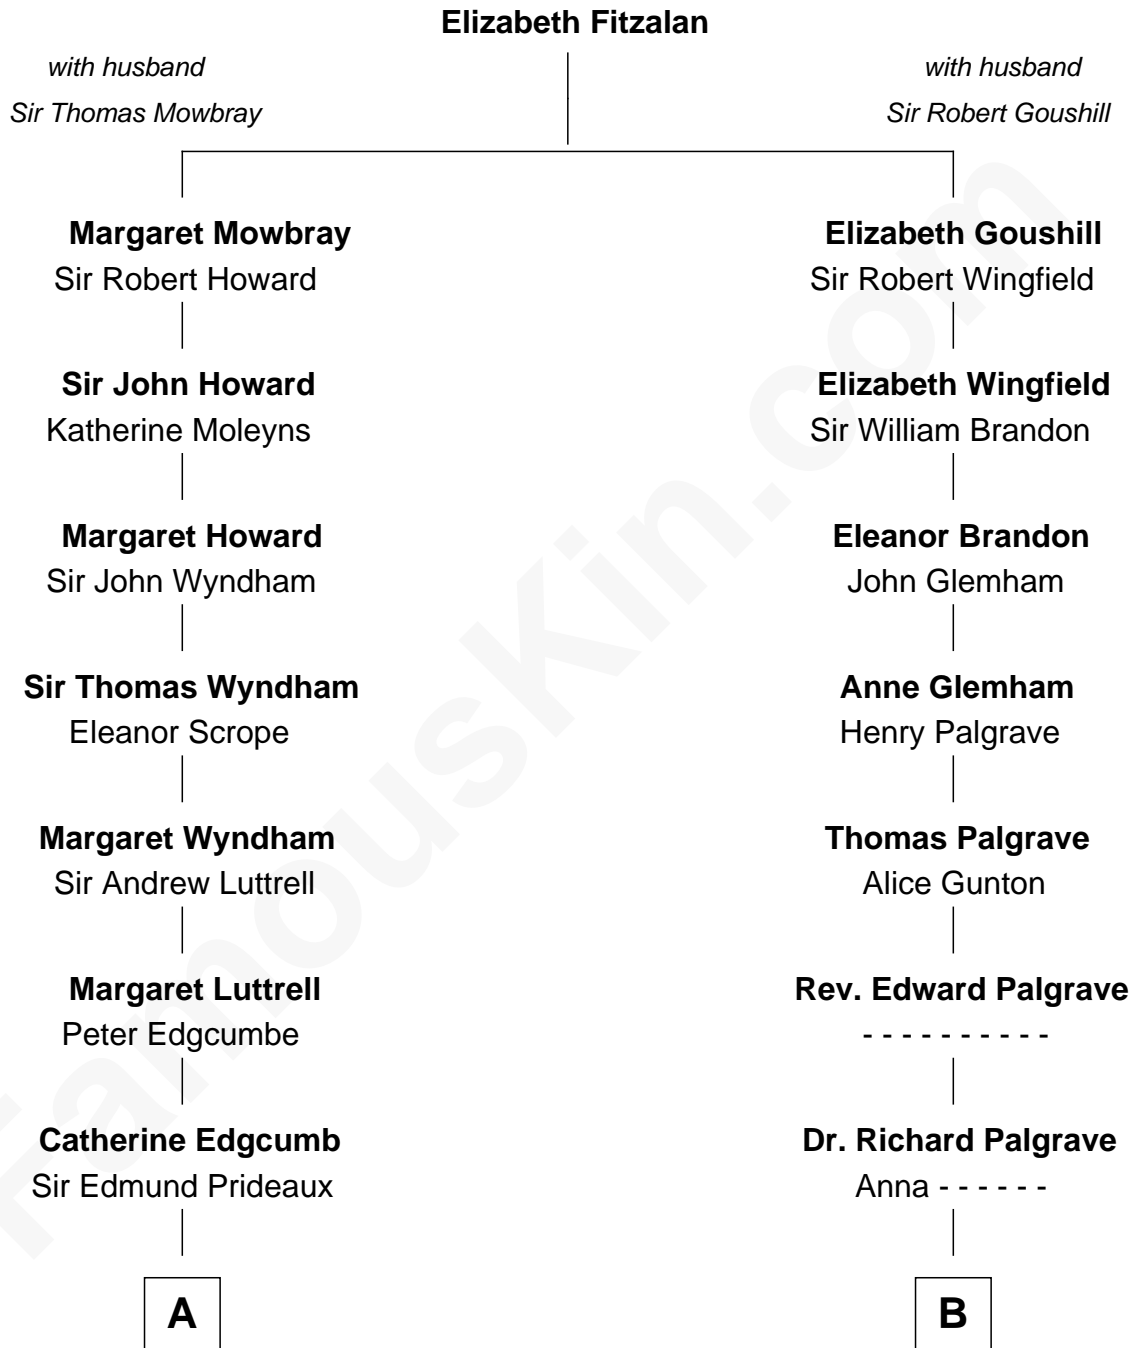

FamousKin.com Relationship Chart of

Guy Ritchie

British Filmmaker

13th cousin 5 times removed of

Shubael D. Childs

Founder of S.D. Childs & Company

C

—
John Vivian Ritchie
Amber Mary Parkinson

—
Guy Ritchie
British Filmmaker

FamousKin.com