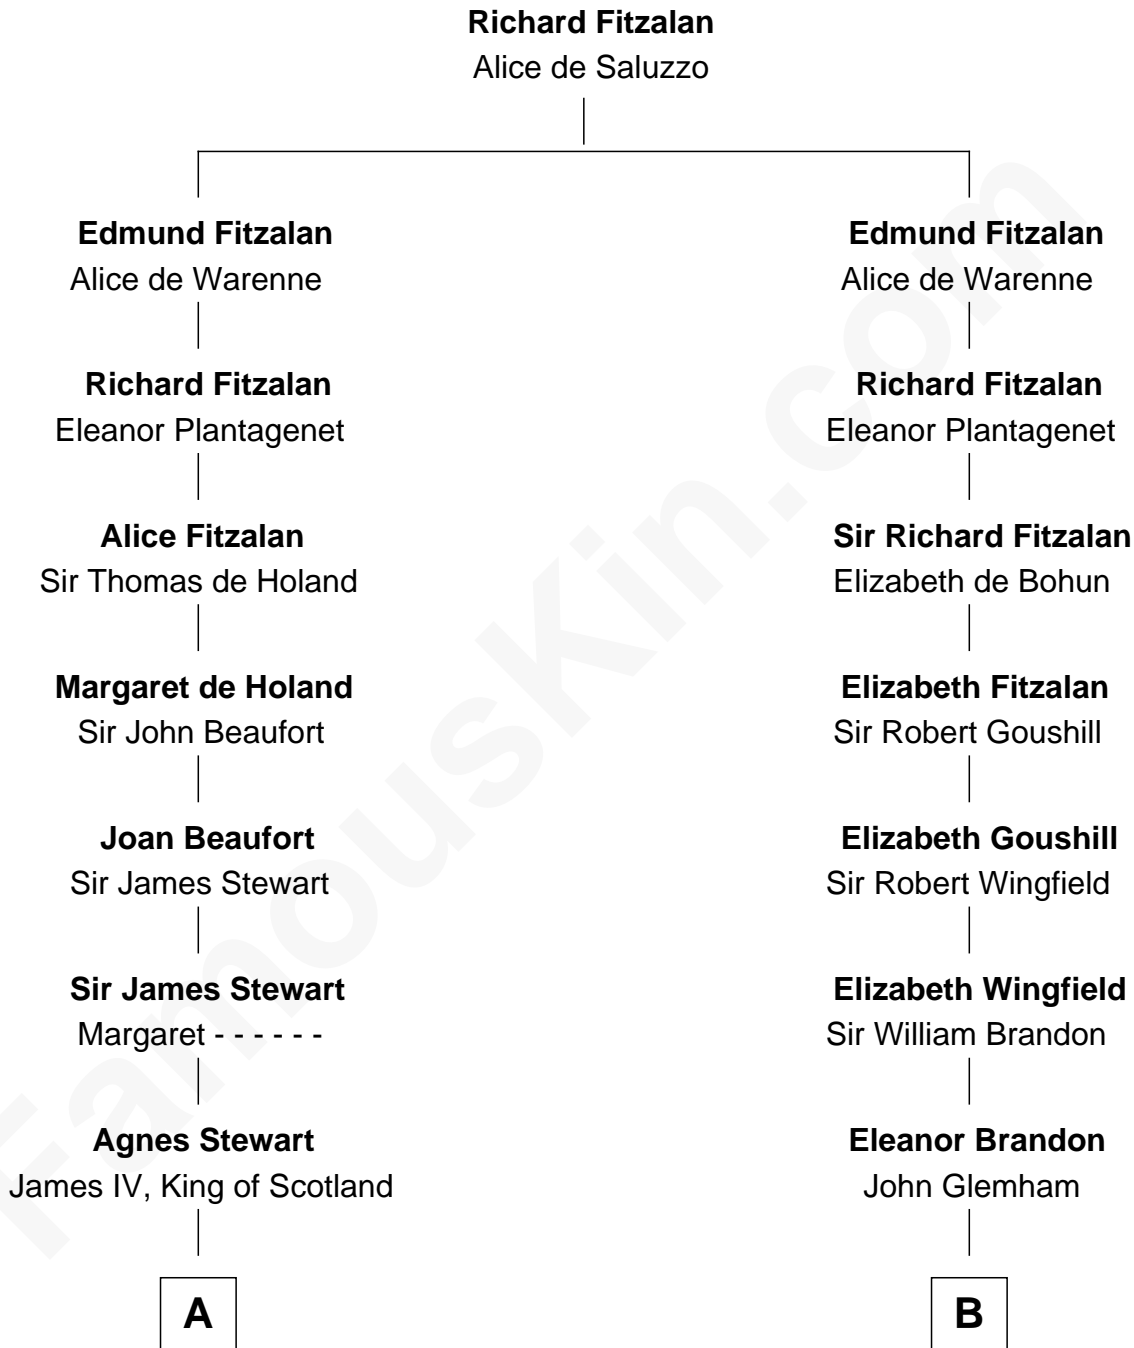

FamousKin.com Relationship Chart of

Guy Ritchie

British Filmmaker

17th cousin 4 times removed of

Shubael D. Childs

Founder of S.D. Childs & Company

C

Frederica Crofton

Hubert McLaughlin

Vivian Guy Ouseley McLaughlin

Edith Jane Martineau

Doris Margaretta McLaughlin

Stuart John Ritchie

John Vivian Ritchie

Amber Mary Parkinson

Guy Ritchie