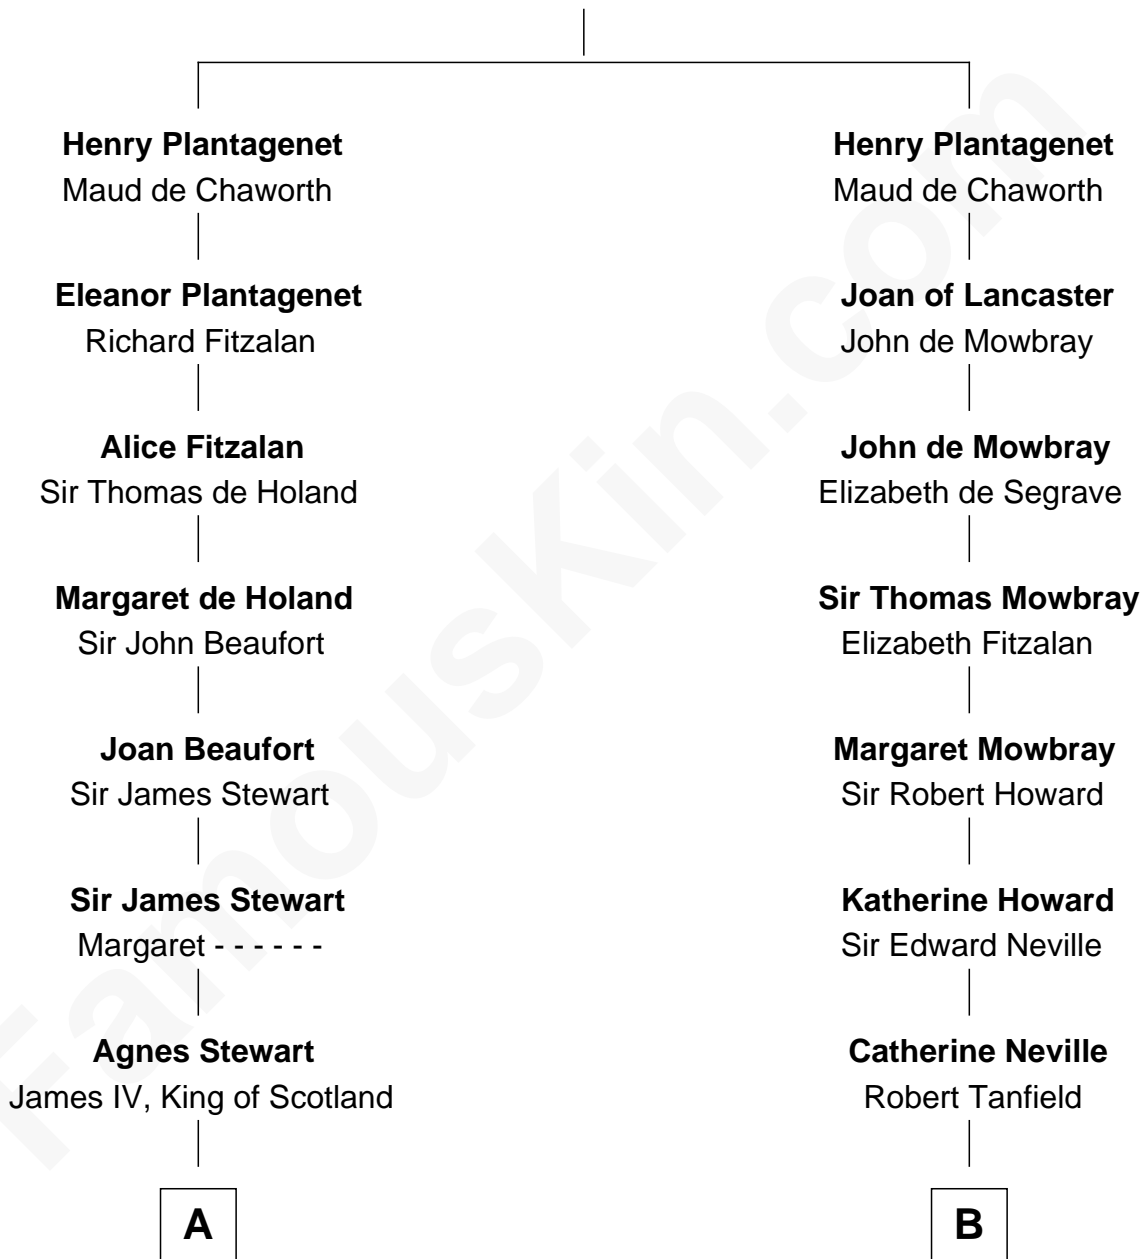

Edmund Plantagenet

Blanche of Artois